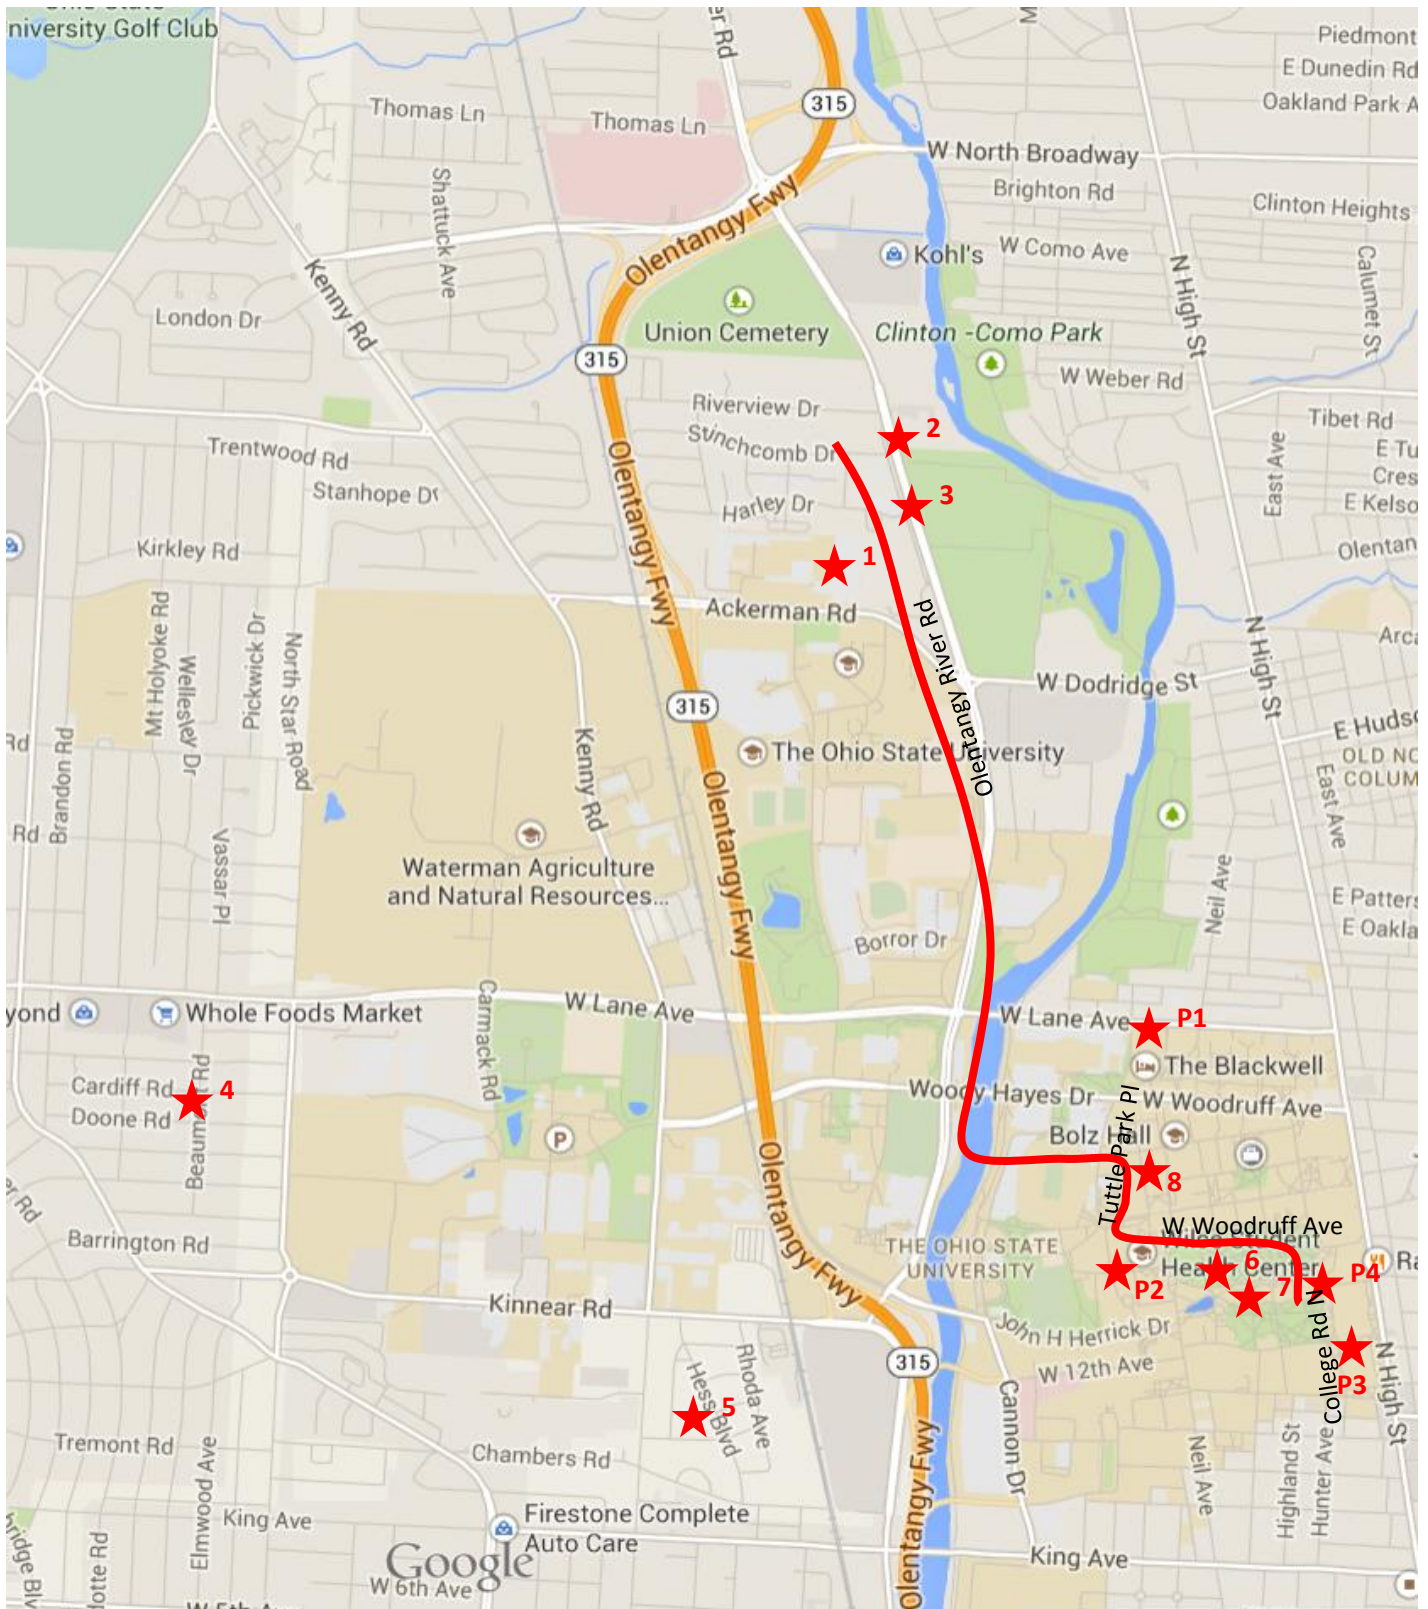

- b. Holiday Inn Express Hotel & Suites Columbus Univ Area – Osu
(students attendees will be staying here)
3045 Olentangy River Road, Columbus OH 43202
(614)-447-1212
108.99 + 17.5% for double occupancy
(Let them know you are with OSU Chemistry to get OSU rate)

- provide shuttle service to and from OSU
- provide hot breakfast

- b. Hilton Garden Inn University Area
3232 Olentangy River Rd, Columbus, OH 43202
(614) 263-7200
\$119 + 17.5% + free parking for double occupancy
(GROUP code is **CHEM14**, book before Sept 12 to get block rate)
Reservations can be made by calling (614) 263-7200 or online at
www.columbusuniversityarea.hgi.com

PARKING @ OSU (PARKING GARAGES)

P1: Lane Avenue Garage (2105 Neil Avenue, Columbus OH 43210)

P2: Tuttle Park Place Garage (2050 Tuttle Park Place)

P3: Ohio Union North Garage (1780 College Road)

P4: Arps Garage (1990 College Road) – SATURDAY ONLY

- | | |
|--|--|
| 1: Holiday Inn Express Hotel (3045 Olentangy River Rd) | 5: Center for Automotive Research (930 Kinnear Rd) |
| 2: University Plaza Hotel (3110 Olentangy River Rd) | 6: Physics Research Building (191 W Woodruff Ave) |
| 3: Hilton Garden Inn (3232 Olentangy River Rd) | 7: McPherson Chemical Lab (140 W 18 th Ave) |
| 4: Homewood Suites (1576 W Lane Ave) | 8: Blackwell Inn (2110 Tuttle Park Pl) |