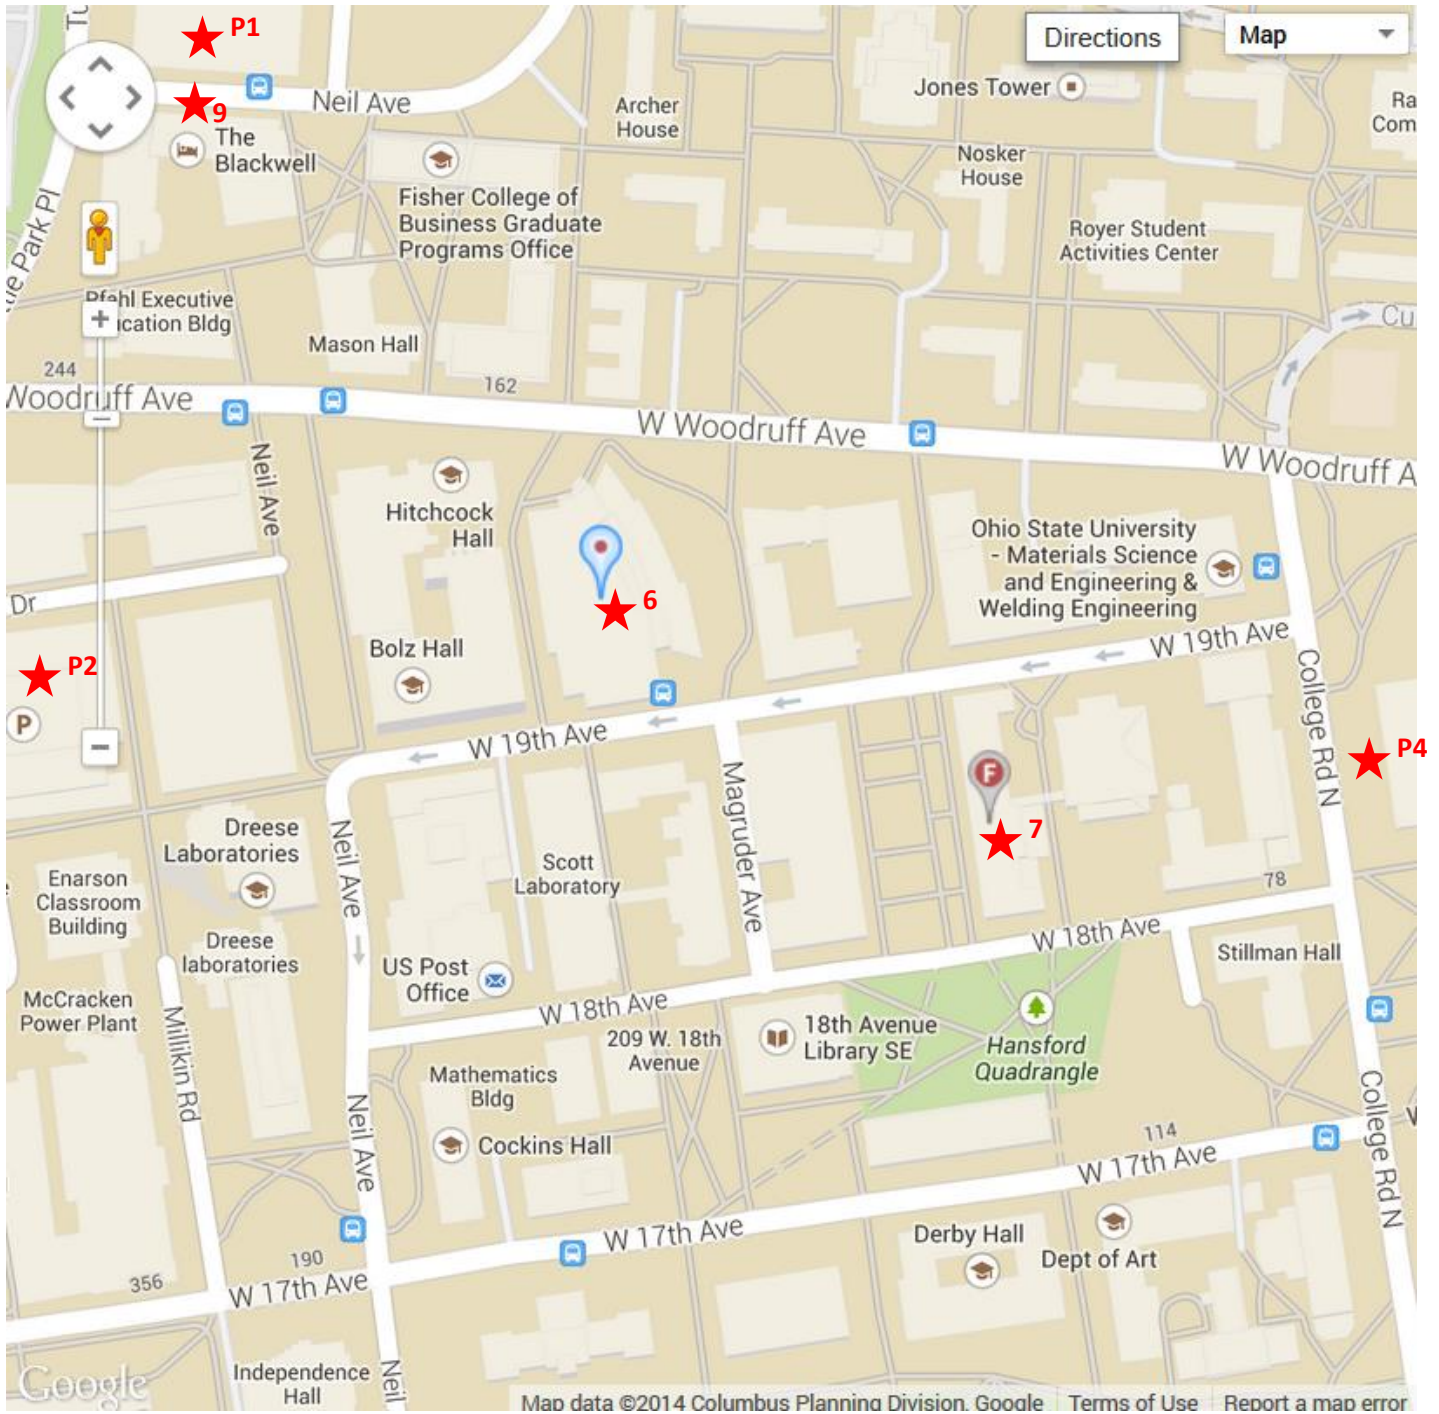

- b. Holiday Inn Express Hotel & Suites Columbus Univ Area – Osu
(students attendees will be staying here)
3045 Olentangy River Road, Columbus OH 43202
(614)-447-1212
108.99 + 17.5% for double occupancy
(Let them know you are with OSU Chemistry to get OSU rate)

- | | |
|--|--|
| 1: Holiday Inn Express Hotel (3045 Olentangy River Rd) | 5: Center for Automotive Research (930 Kinnear Rd) |
| 2: University Plaza Hotel (3110 Olentangy River Rd) | 6: Physics Research Building (191 W Woodruff Ave) |
| 3: Hilton Garden Inn (3232 Olentangy River Rd) | 7: McPherson Chemical Lab (140 W 18 th Ave) |
| 4: Homewood Suites (1576 W Lane Ave) | 8: Blackwell Inn (2110 Tuttle Park Pl) |