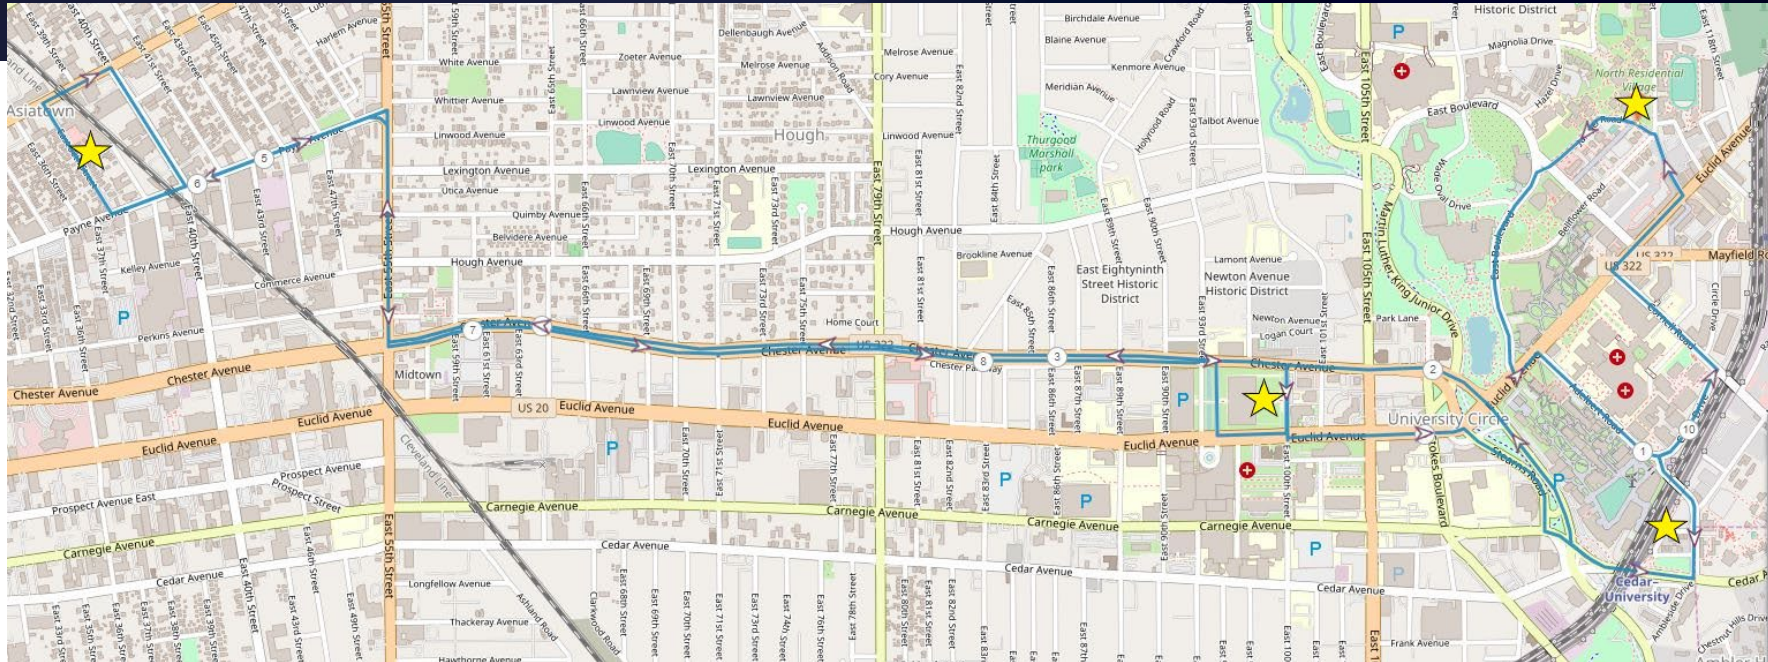

SPECIAL ROUTE: ASIATOWN

Overview

- One shuttle, Saturday's only
 - 9:00 AM 9:07 AM
 - 9:22 AM 9:38 AM
 - 9:45 AM 9:52 AM
 - 10:07 AM 10:23 AM
 - 10:30 AM 10:37 AM
 - 10:52 AM 11:08 AM
 - 11:15 AM 11:22 AM
 - 11:37 AM 11:53 AM
 - 12:00 PM 12:07 PM
 - 12:22 PM 12:39 PM
 - 12:45 PM 12:52 PM
 - 1:07 PM 1:23 PM
 - 1:30 PM 1:37 PM
 - 1:52 PM 2:08 PM

Stops

- Wade
- Murray Hill/Fribley
- Asiatown
- Fribley