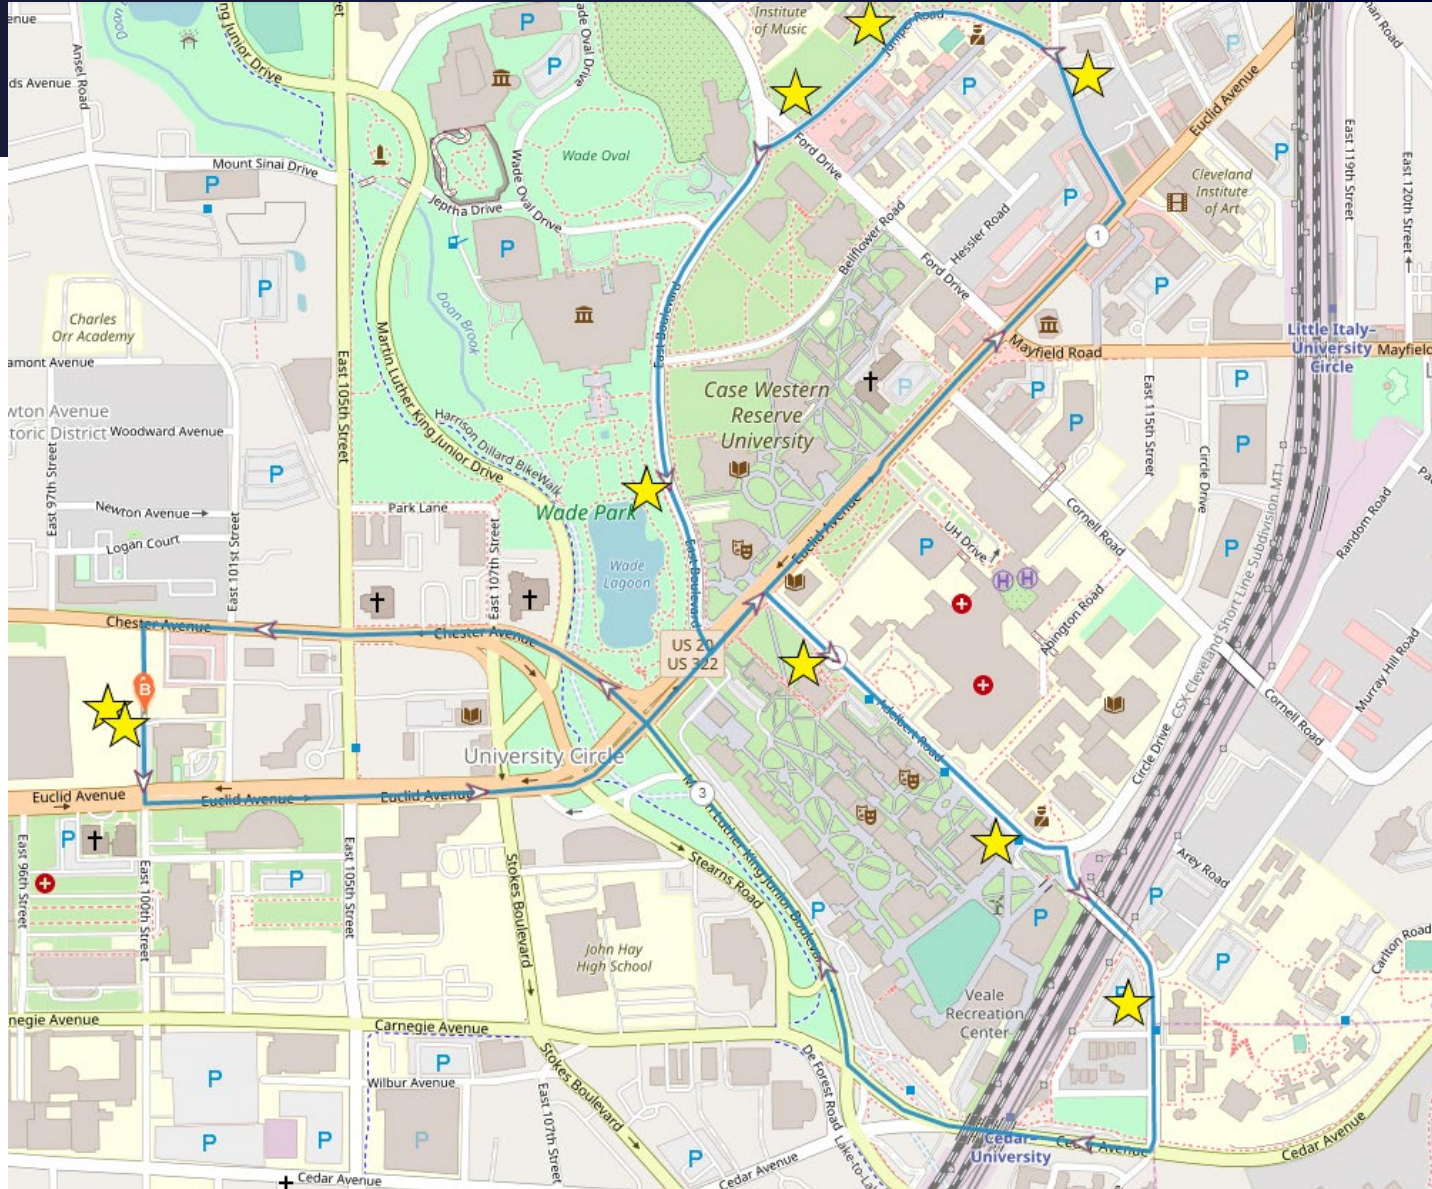

HEC NURSING 2

Overview

- Pickup times determined by class schedule

Details

- One Shuttle
 - Pickup time is every 25-28 minutes
- Hours of Operation: Monday – Friday 7:00AM – 6:00PM

Stops

- HEC
- Juniper Dorms
- Ford & Juniper
- KSL East
- Adelbert Hall
- 1-2-1 Fitness/Veale
- Fribley/Murray Hill