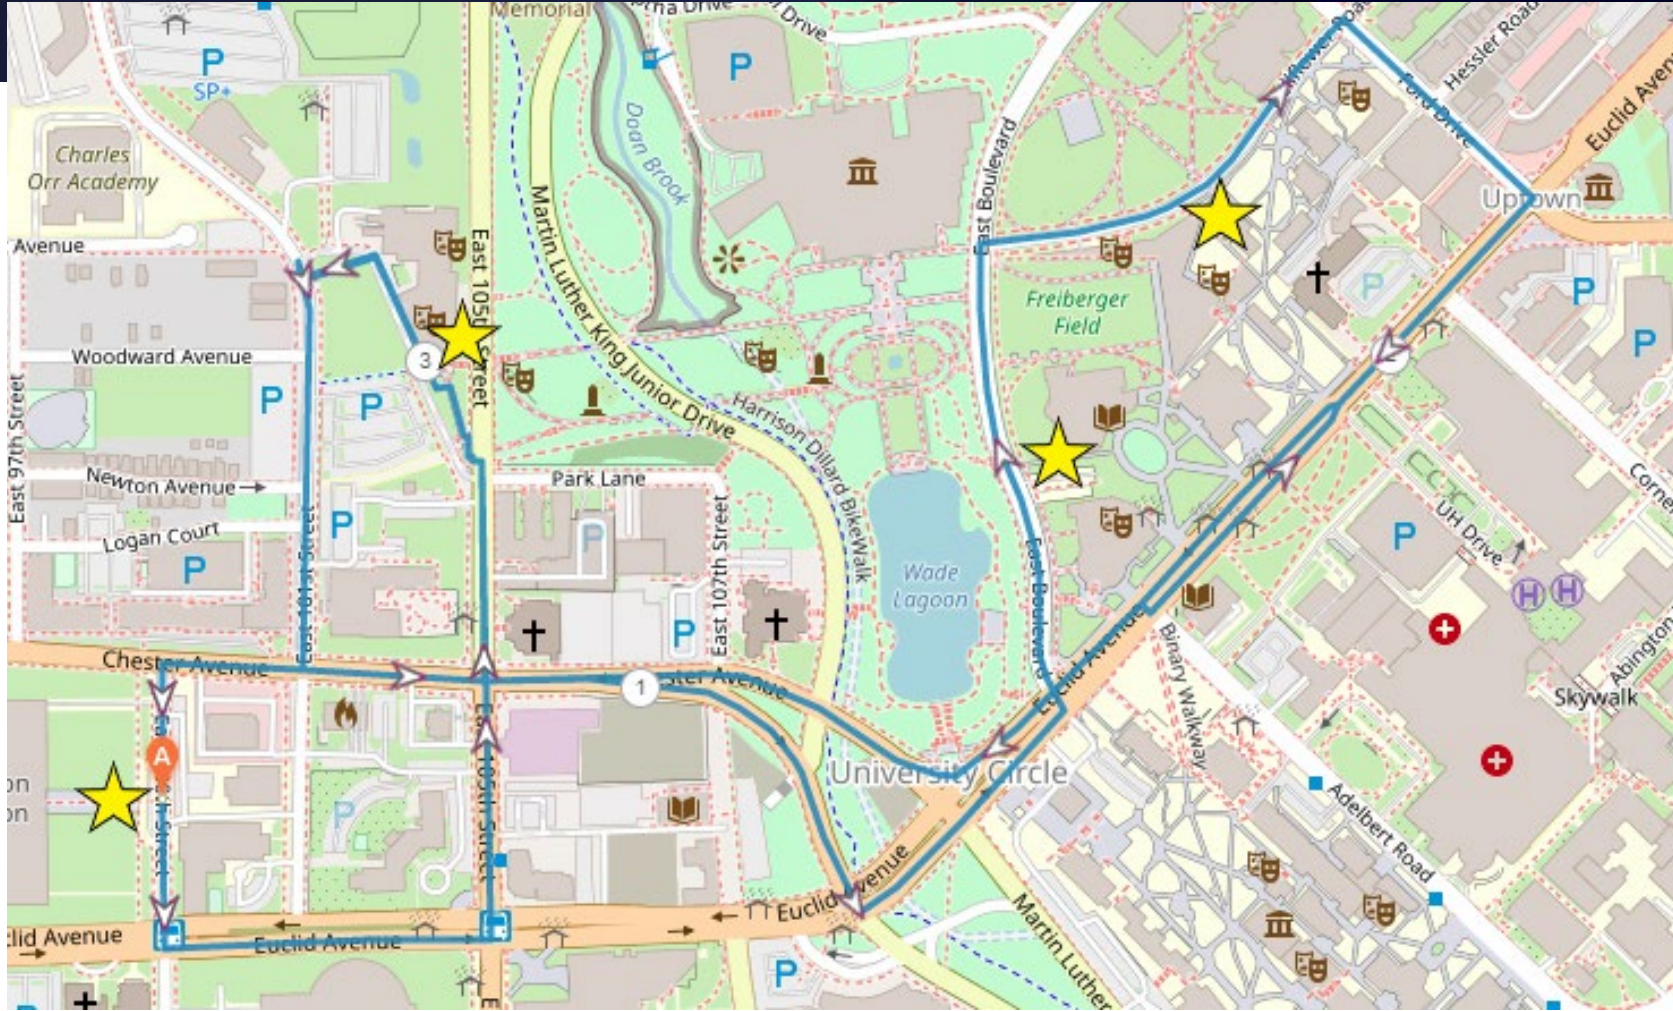

EVENING ROUTES – MPAC EXPRESS

Overview

- Hours of Operation:
Monday - Friday: 5:15PM – 11:30PM, while classes are in session
- One shuttle
 - Pickup time is every 20-23 minutes

Stops

- KSL Express
- Tinkham Veale Center
- MPAC
- HEC