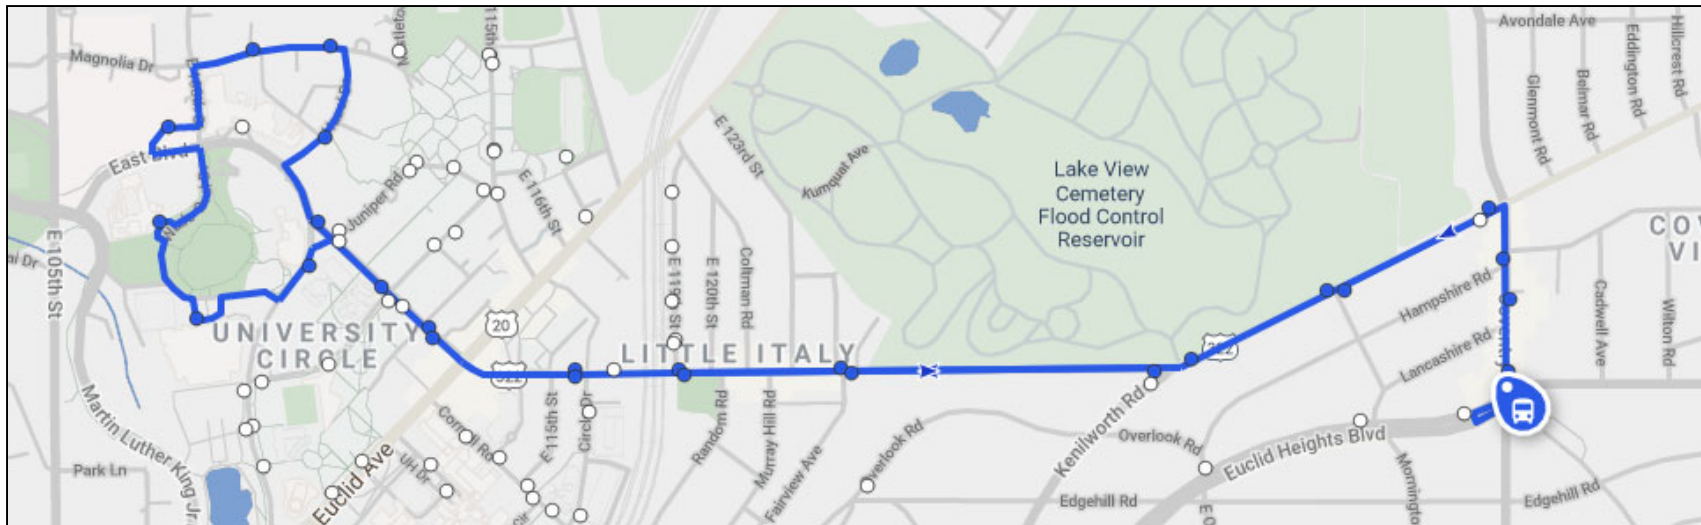

Daytime Routes: BlueLink

Stops

- Little Italy Rapid West
- Mayfield & Circle Drive West
- Ford & Hessler
- Ford & Juniper
- Institute of Music
- Hazel & Magnolia
- Cleveland History Center/Magnolia West
- VA Medical Center
- Museum of Natural History
- Museum of Art (Front)
- Botanical Garden/CWRU Law
- Ford & Bellflower
- Uptown/Ford Garage
- Mayfield & Circle Drive East
- Little Italy Rapid East
- Mayfield & E. 126
- Mayfield & Kenilworth
- Mayfield & Hampshire East
- Coventry & Hampshire
- Coventry & Euclid Heights
- Coventry Parking Garage
- Mayfield & Coventry West
- Mayfield & Hampshire West
- Lakeview Cemetery
- Mayfield & E. 124