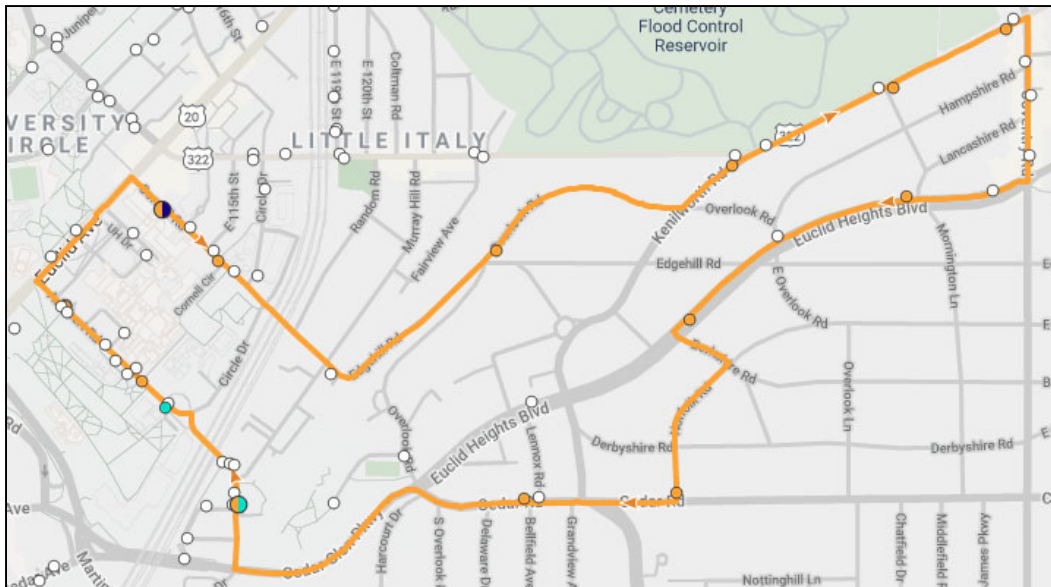

Daytime Routes: Heights AM

Overview

- Hours of Operation:
Monday – Friday: 7 – 11 a.m.
while classes are in session
- One shuttle
 - Average pick-up time every
25 minutes

Stops

- Overlook & Edgehill
- Kenilworth & Mayfield
- Mayfield & Hampshire East
- Mayfield & Coventry (NB)
- Euclid Heights & Lancaster
- Euclid Heights & Berkshire
- Norfolk & Cedar
- Nighttown
- Fribley Commons
- RBC
- Lot 13 E.
- Outpatient Entrance
- Cornell & Bowell