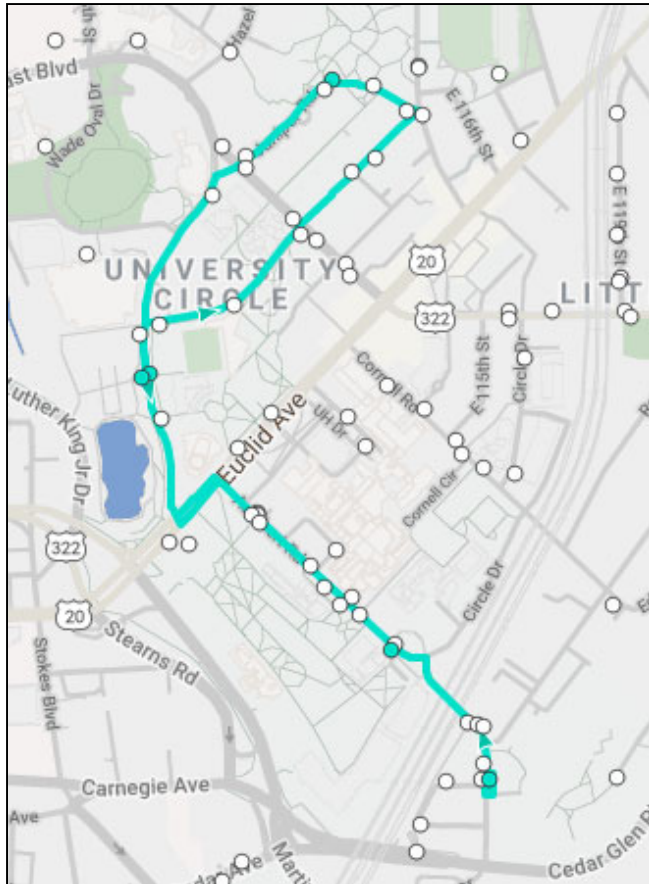

Evening Routes: KSL Express

Overview

- Hours of Operation:
7 days a week while classes are in session
- Three shuttles
 - Average pick-up time every 12 minutes

Stops

- Juniper Dorms
- KSL East
- 1-2-1 Fitness/Veale
- Fribley Commons
- KSL Express