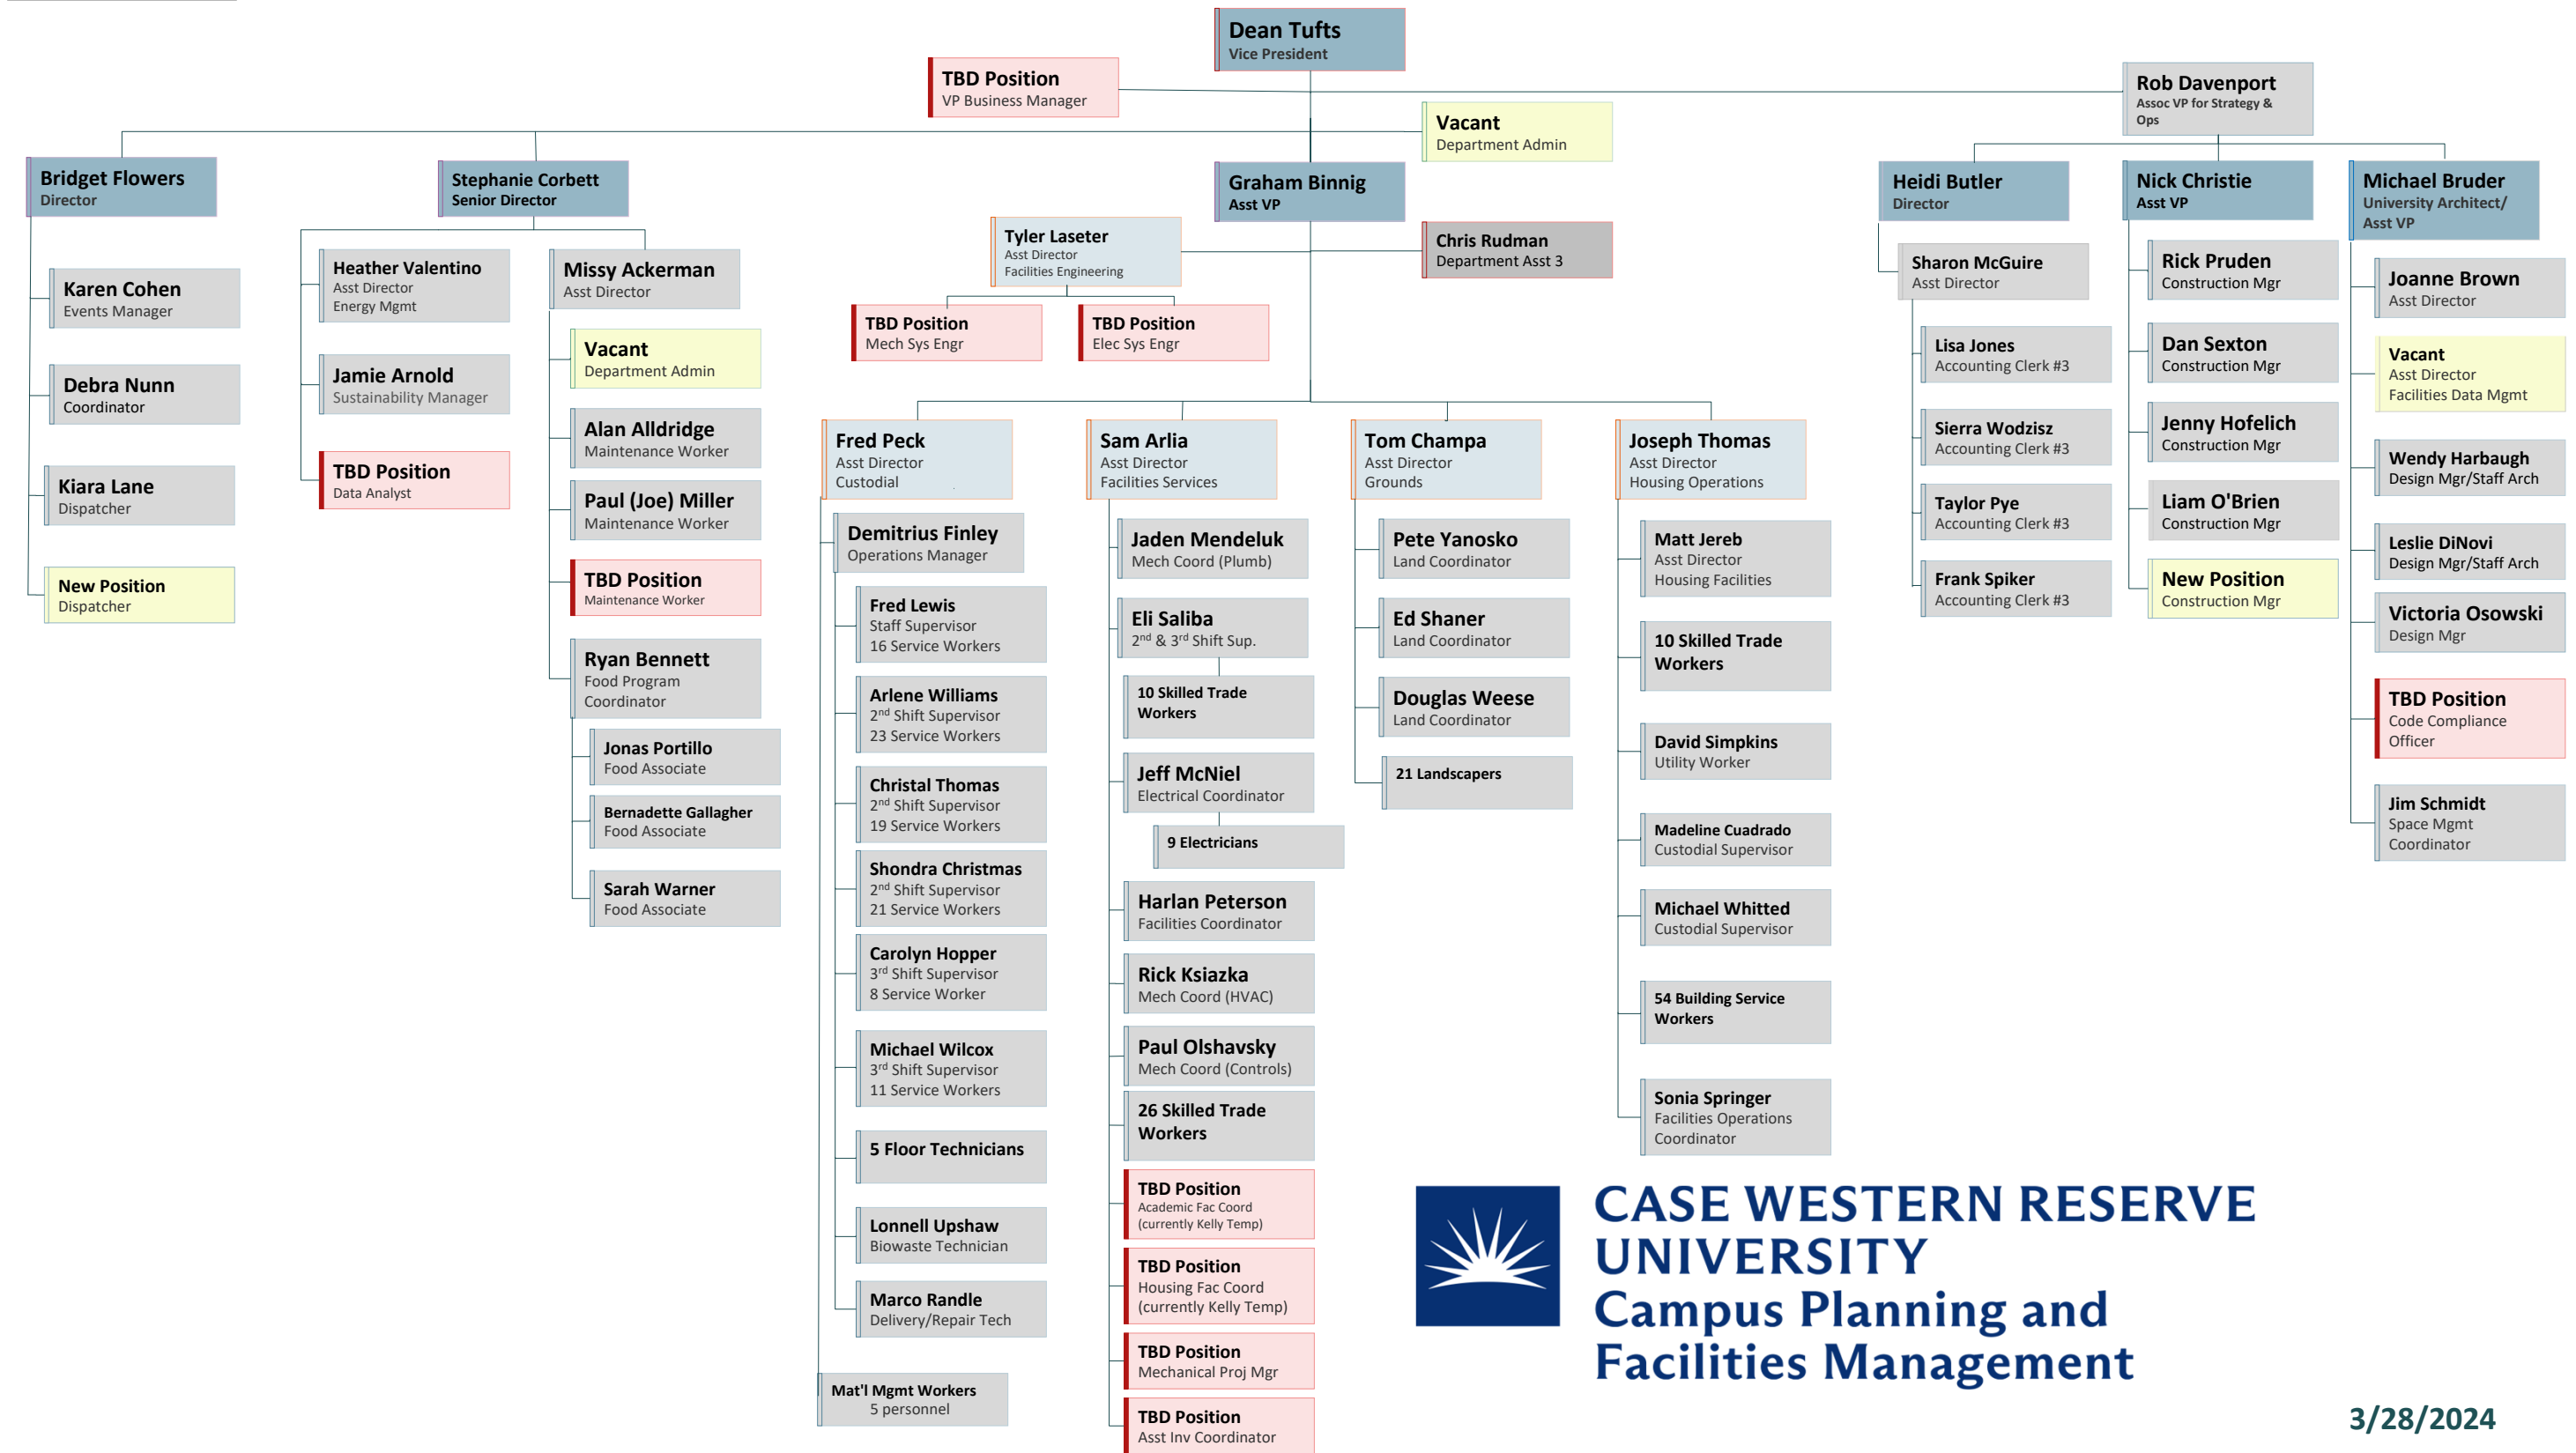

Customer Service

Energy & Sustainability

University Farm

Facilities Services

Business & Finance

Construction

Planning & Design

CASE WESTERN RESERVE UNIVERSITY
Campus Planning and Facilities Management

3/28/2024