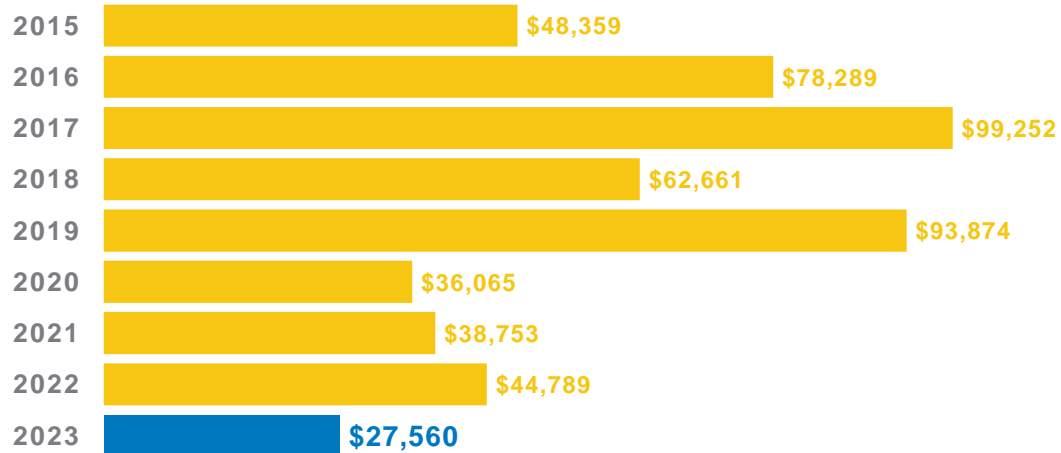

**CASE WESTERN RESERVE
UNIVERSITY**
Case Comprehensive
Cancer Center

2023

Team Case Comprehensive Cancer Center's Year-Over-Year Impact

DOLLARS RAISED

TEAM MEMBERS

■ Riders
 ■ Virtual Fundraisers
 ■ Volunteers
 ■ Teammates

\$529,602

TOTAL DOLLARS RAISED

9

YEARS INVOLVED

5

CANCER PROJECTS DIRECTLY FUNDED BECAUSE OF YOU

Thank You, Team Case Comprehensive Cancer Center!