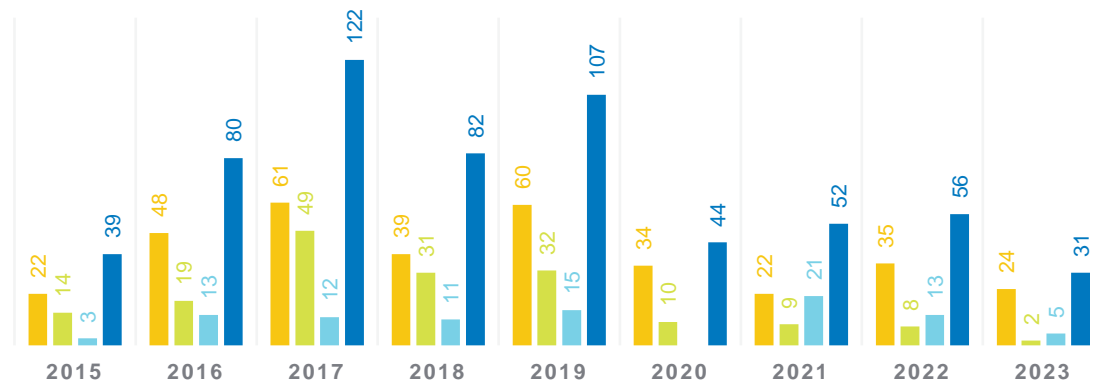

**CASE WESTERN RESERVE
UNIVERSITY**
Case Comprehensive
Cancer Center

2023

Team Case Comprehensive Cancer Center's Year-Over-Year Impact

DOLLARS RAISED

TEAM MEMBERS

■ Riders
 ■ Virtual Fundraisers
 ■ Volunteers
 ■ Teammates

\$529,602

TOTAL DOLLARS RAISED

9

YEARS INVOLVED

5

CANCER PROJECTS DIRECTLY FUNDED BECAUSE OF YOU

Thank You, Team Case Comprehensive Cancer Center!