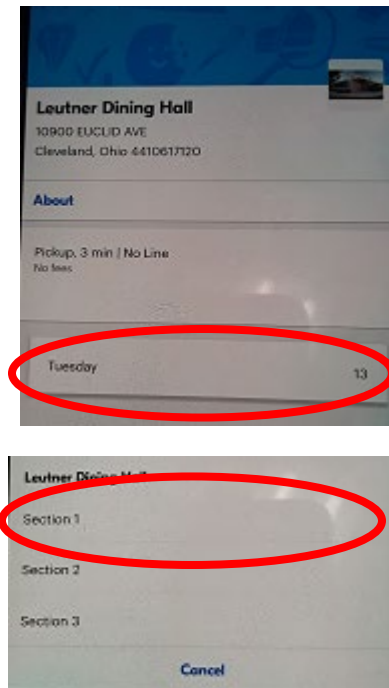

# How to Grubhub RSVP for Residential Dining

1

Pick the Dining Hall

2

Pick Day & Section

3

Pick the Time slot

4