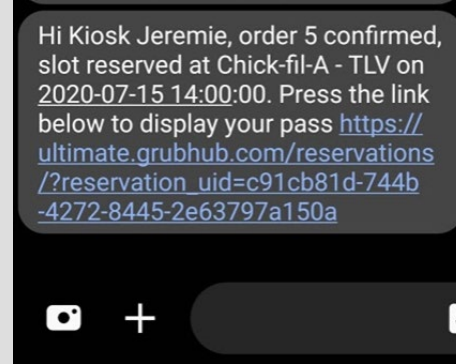

Reservation Pass

- Upon completing your order, you will receive an SMS confirmation within 5min with instructions and a link to the reservation pass.