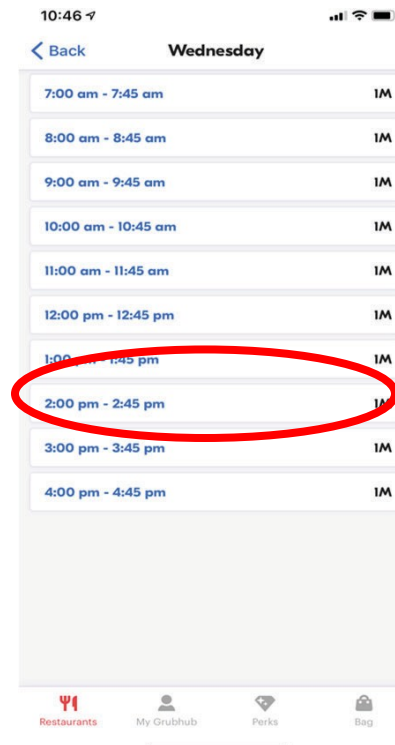

# How to Grubhub RSVP for Residential Dining

1

Pick the Dining Hall

2

Pick Day & Section

3

Pick the Time slot

4

# Reservation Pass (Cont)

- If the pass is accessed 15min before or after the reservation time, the reservation will appear with an orange background.
- If the pass is accessed during the reservation time, the background will appear green.
- Reservation details are always displayed in the pass.