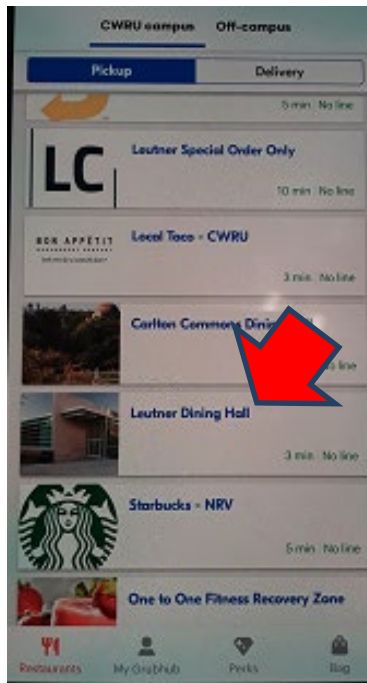

# How to Grubhub RSVP for Residential Dining

1

Pick the Dining Hall

2

Pick Day & Section

3

Pick the Time slot

4