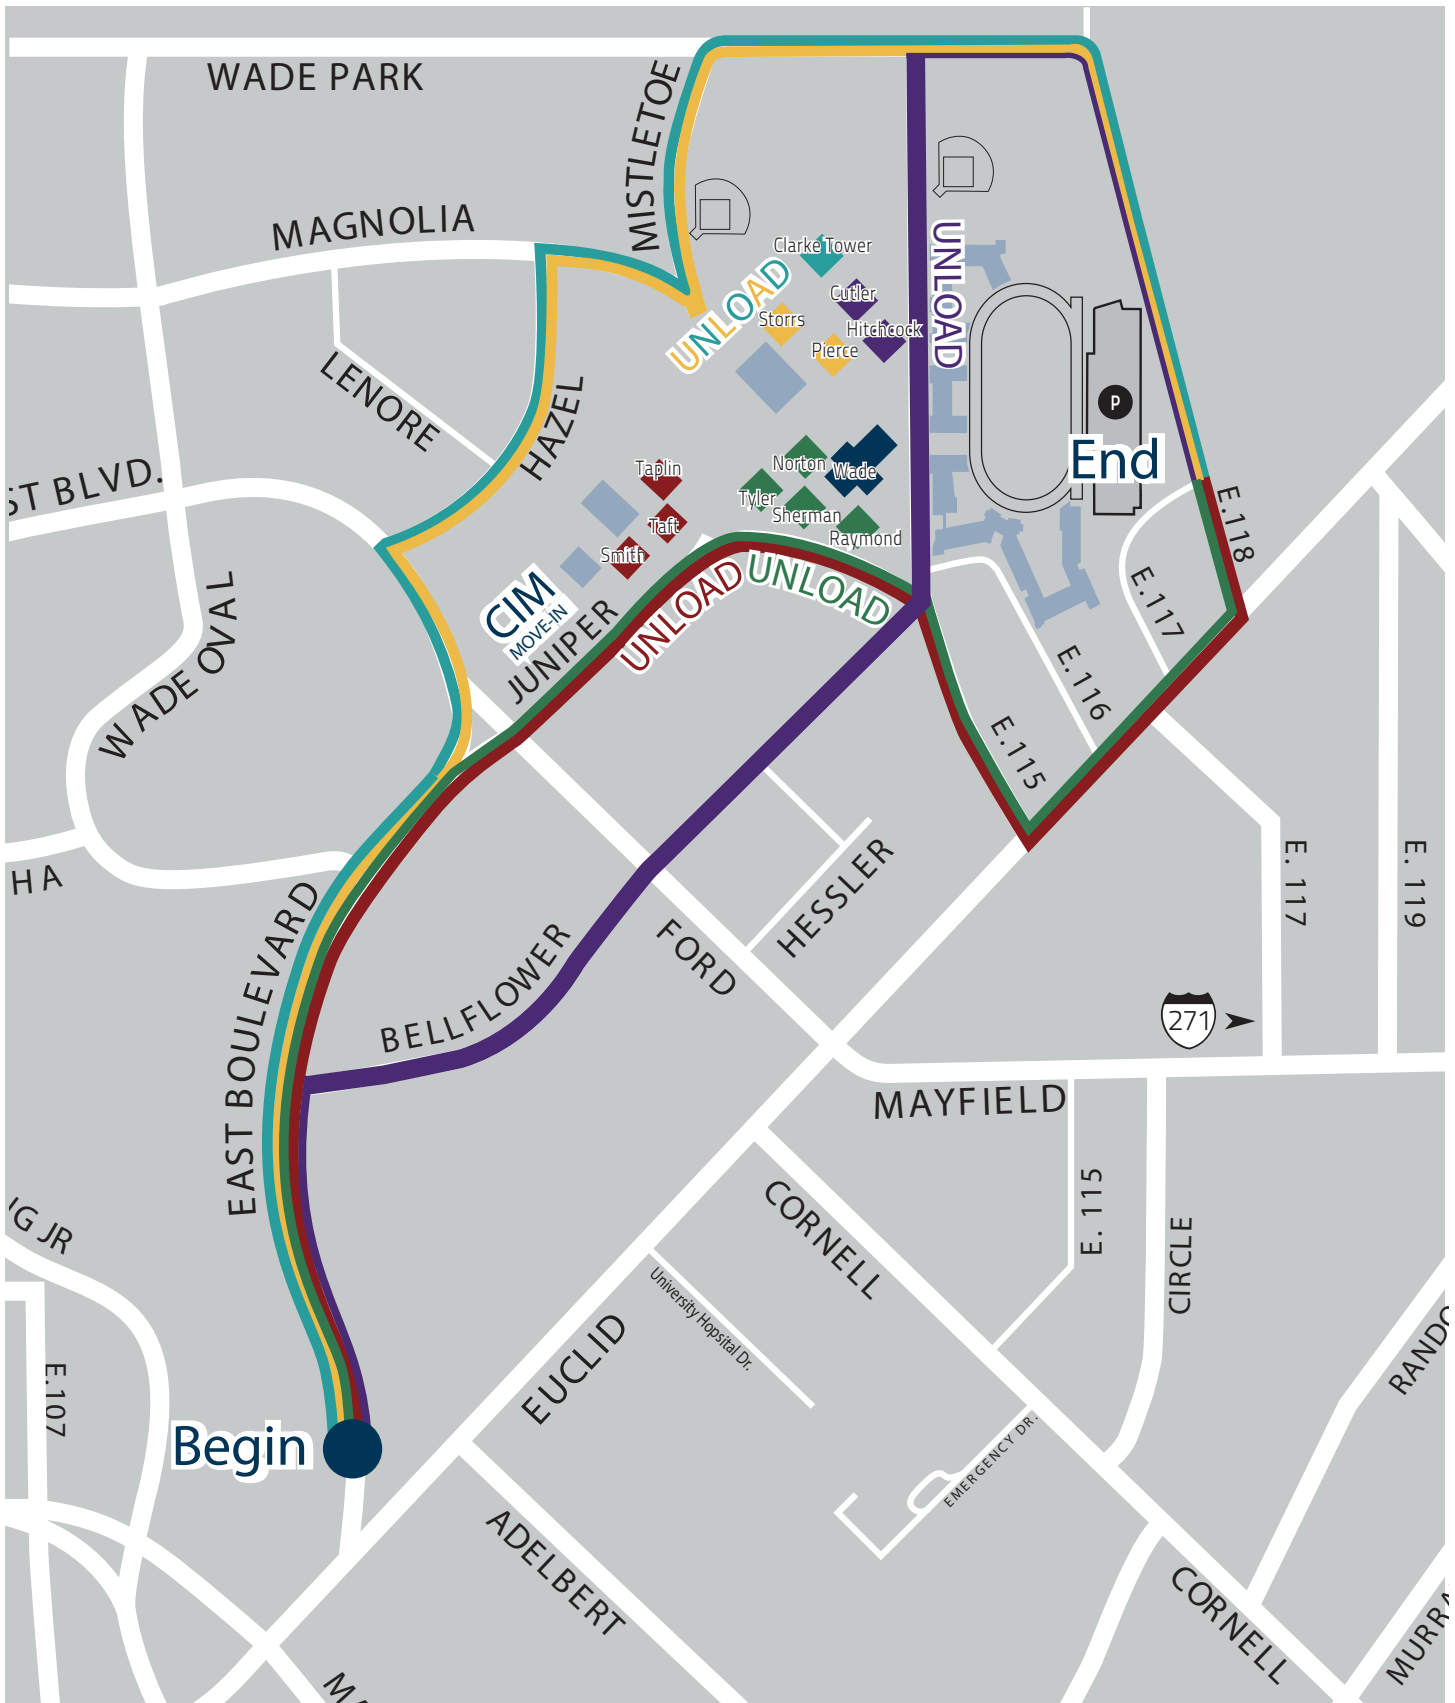

First Year Move-In 2021 Route Map

- Cedar
- Juniper
- Magnolia
- Mistletoe
- Clarke