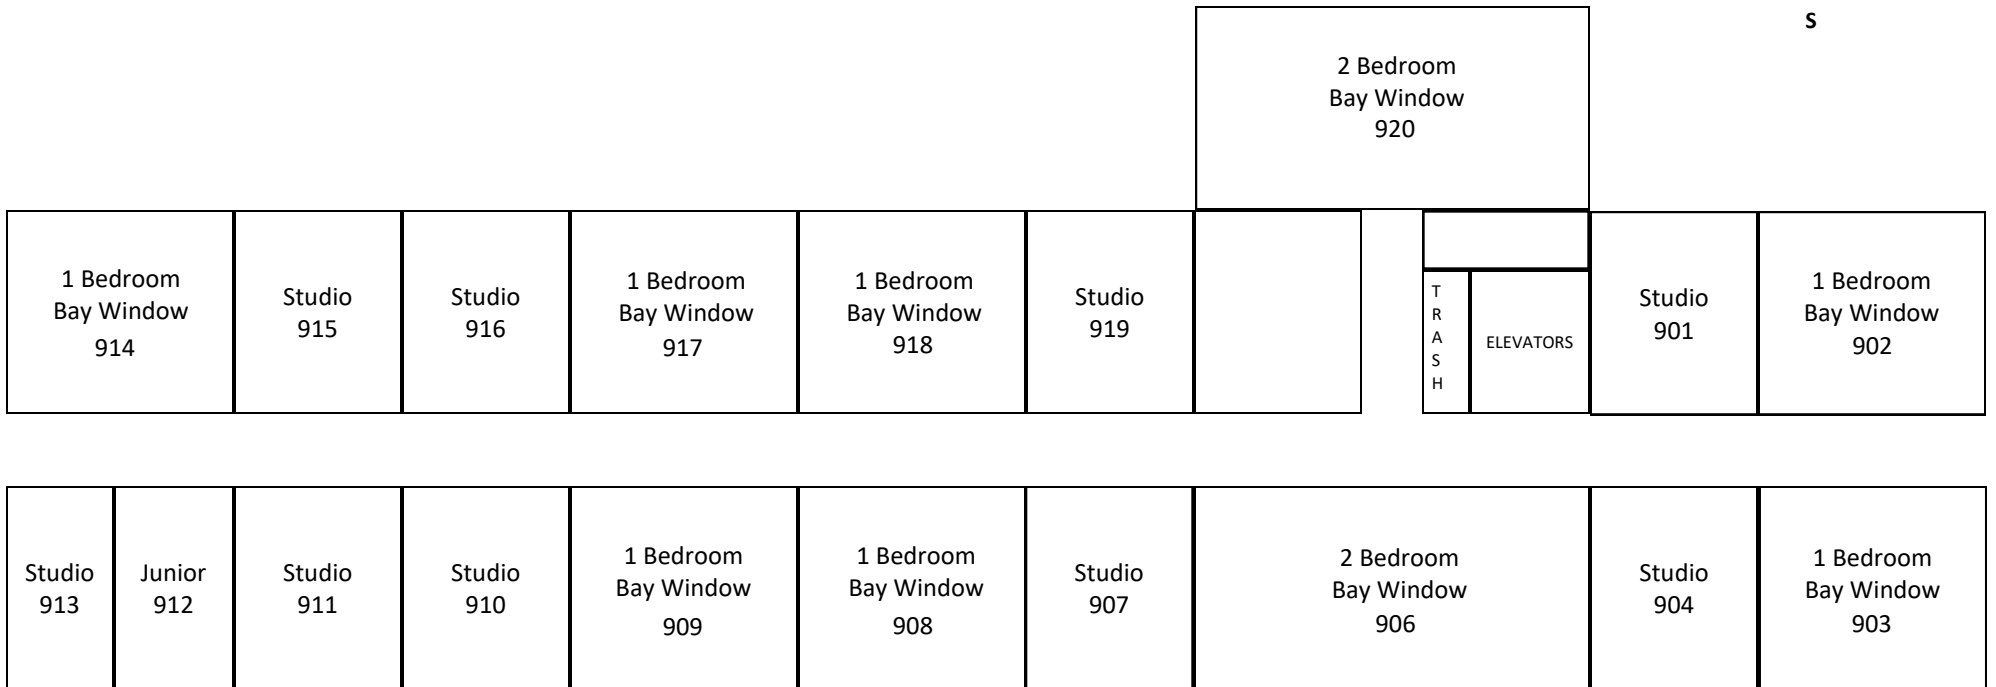

Triangle 2
11477 Mayfield Road

Uptown

8th Floor

Parking Lot

Triangle 2
11477 Mayfield Road

9th Floor

Uptown

Parking Lot