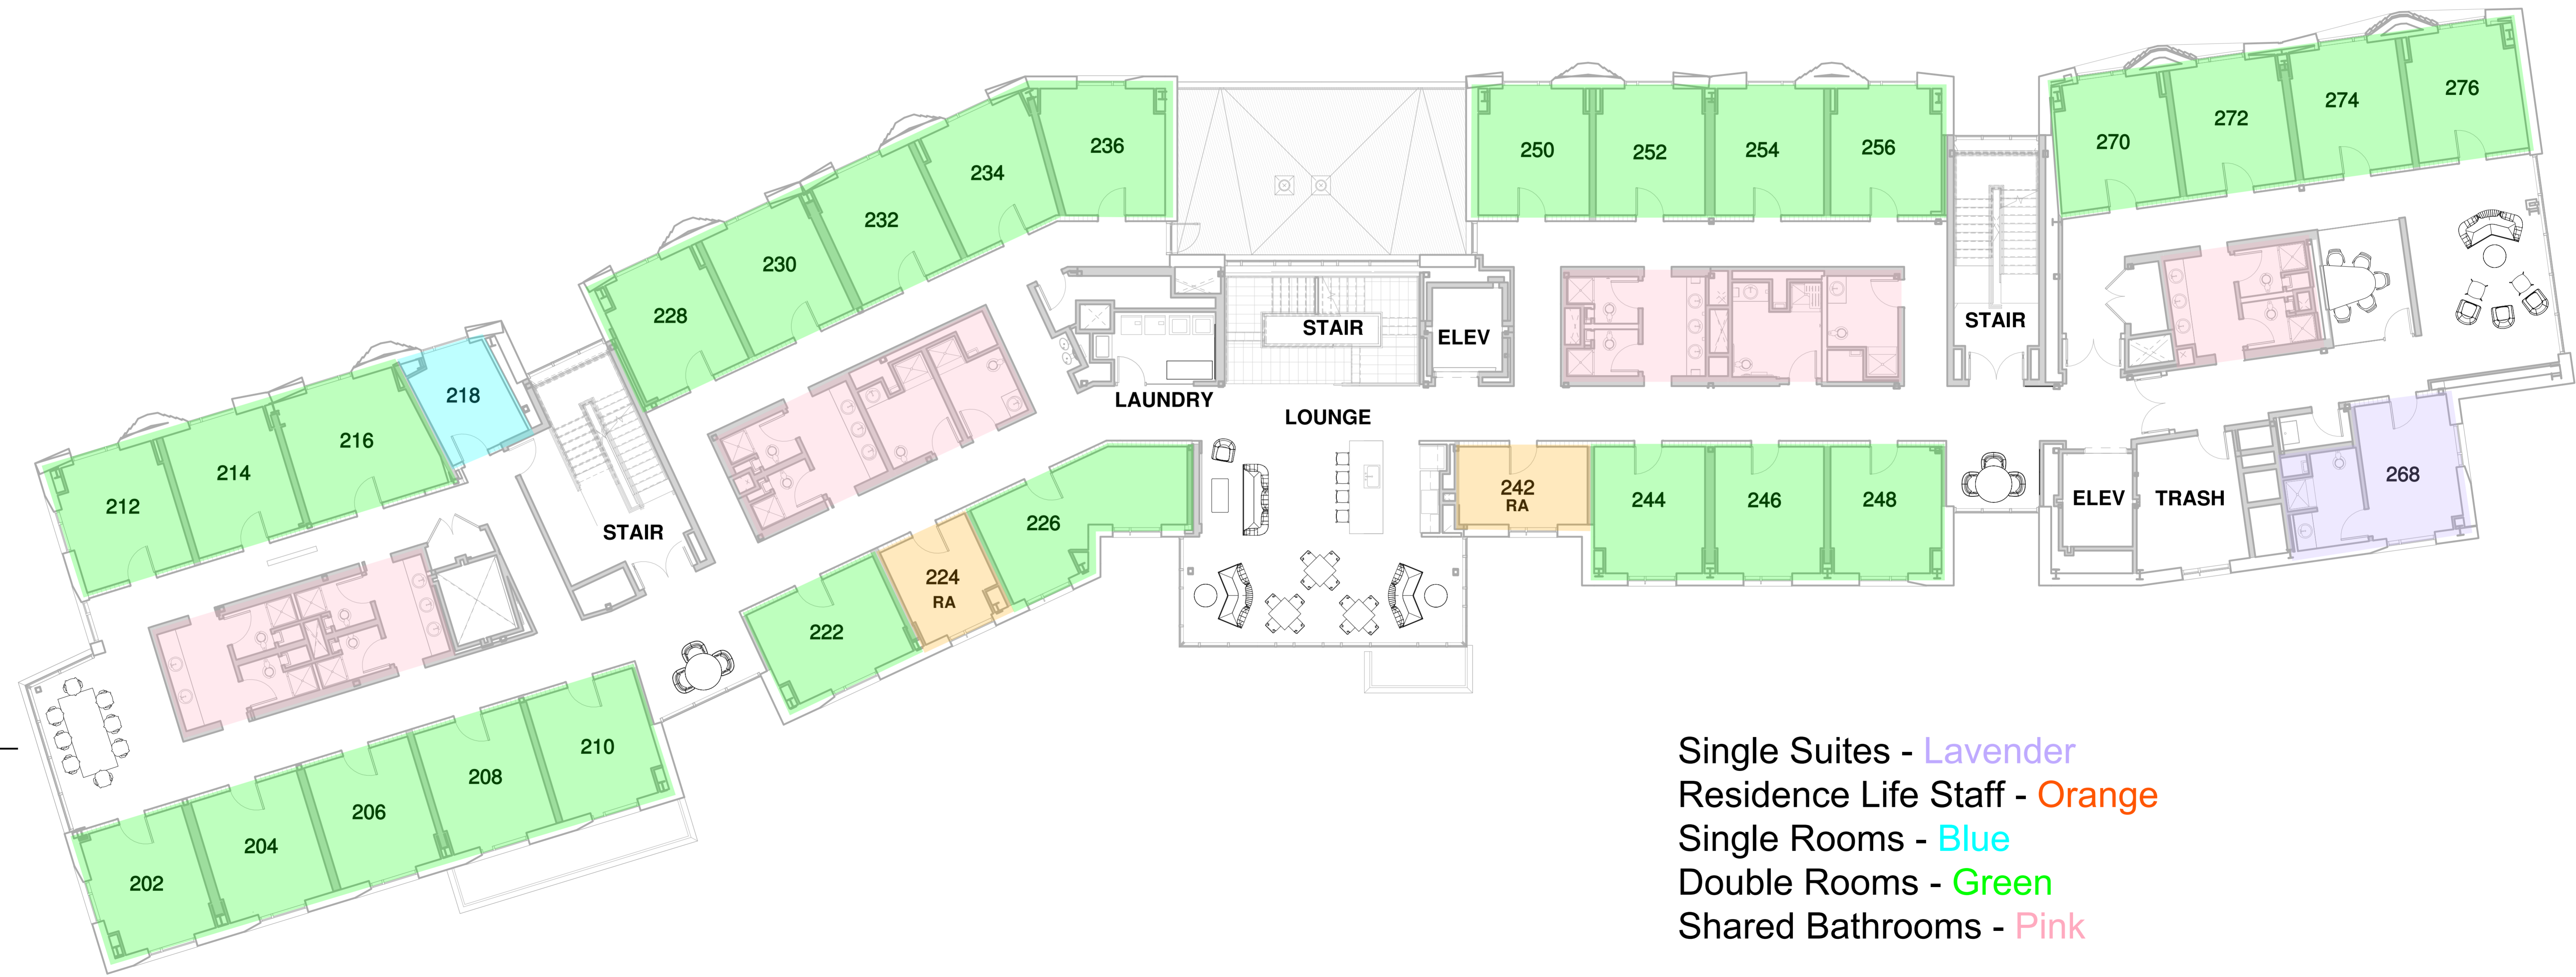

← Murray Hill Road →

← Fribley Commons

- Single Suites - Lavender
- Residence Life Staff - Orange
- Single Rooms - Blue
- Double Rooms - Green
- Shared Bathrooms - Pink

← Murray Hill Road →

← Fribley Commons

- Single Suites - Lavender
- Residence Life Staff - Orange
- Single Rooms - Blue
- Double Rooms - Green
- Shared Bathrooms - Pink

← Murray Hill Road →

← Fribley Commons

Single Suites - Lavender
Residence Life Staff - Orange
Single Rooms - Blue
Double Rooms - Green
Shared Bathrooms - Pink

← Murray Hill Road →

← Fribley Commons

- Single Suites - Lavender
- Residence Life Staff - Orange
- Single Rooms - Blue
- Double Rooms - Green
- Shared Bathrooms - Pink