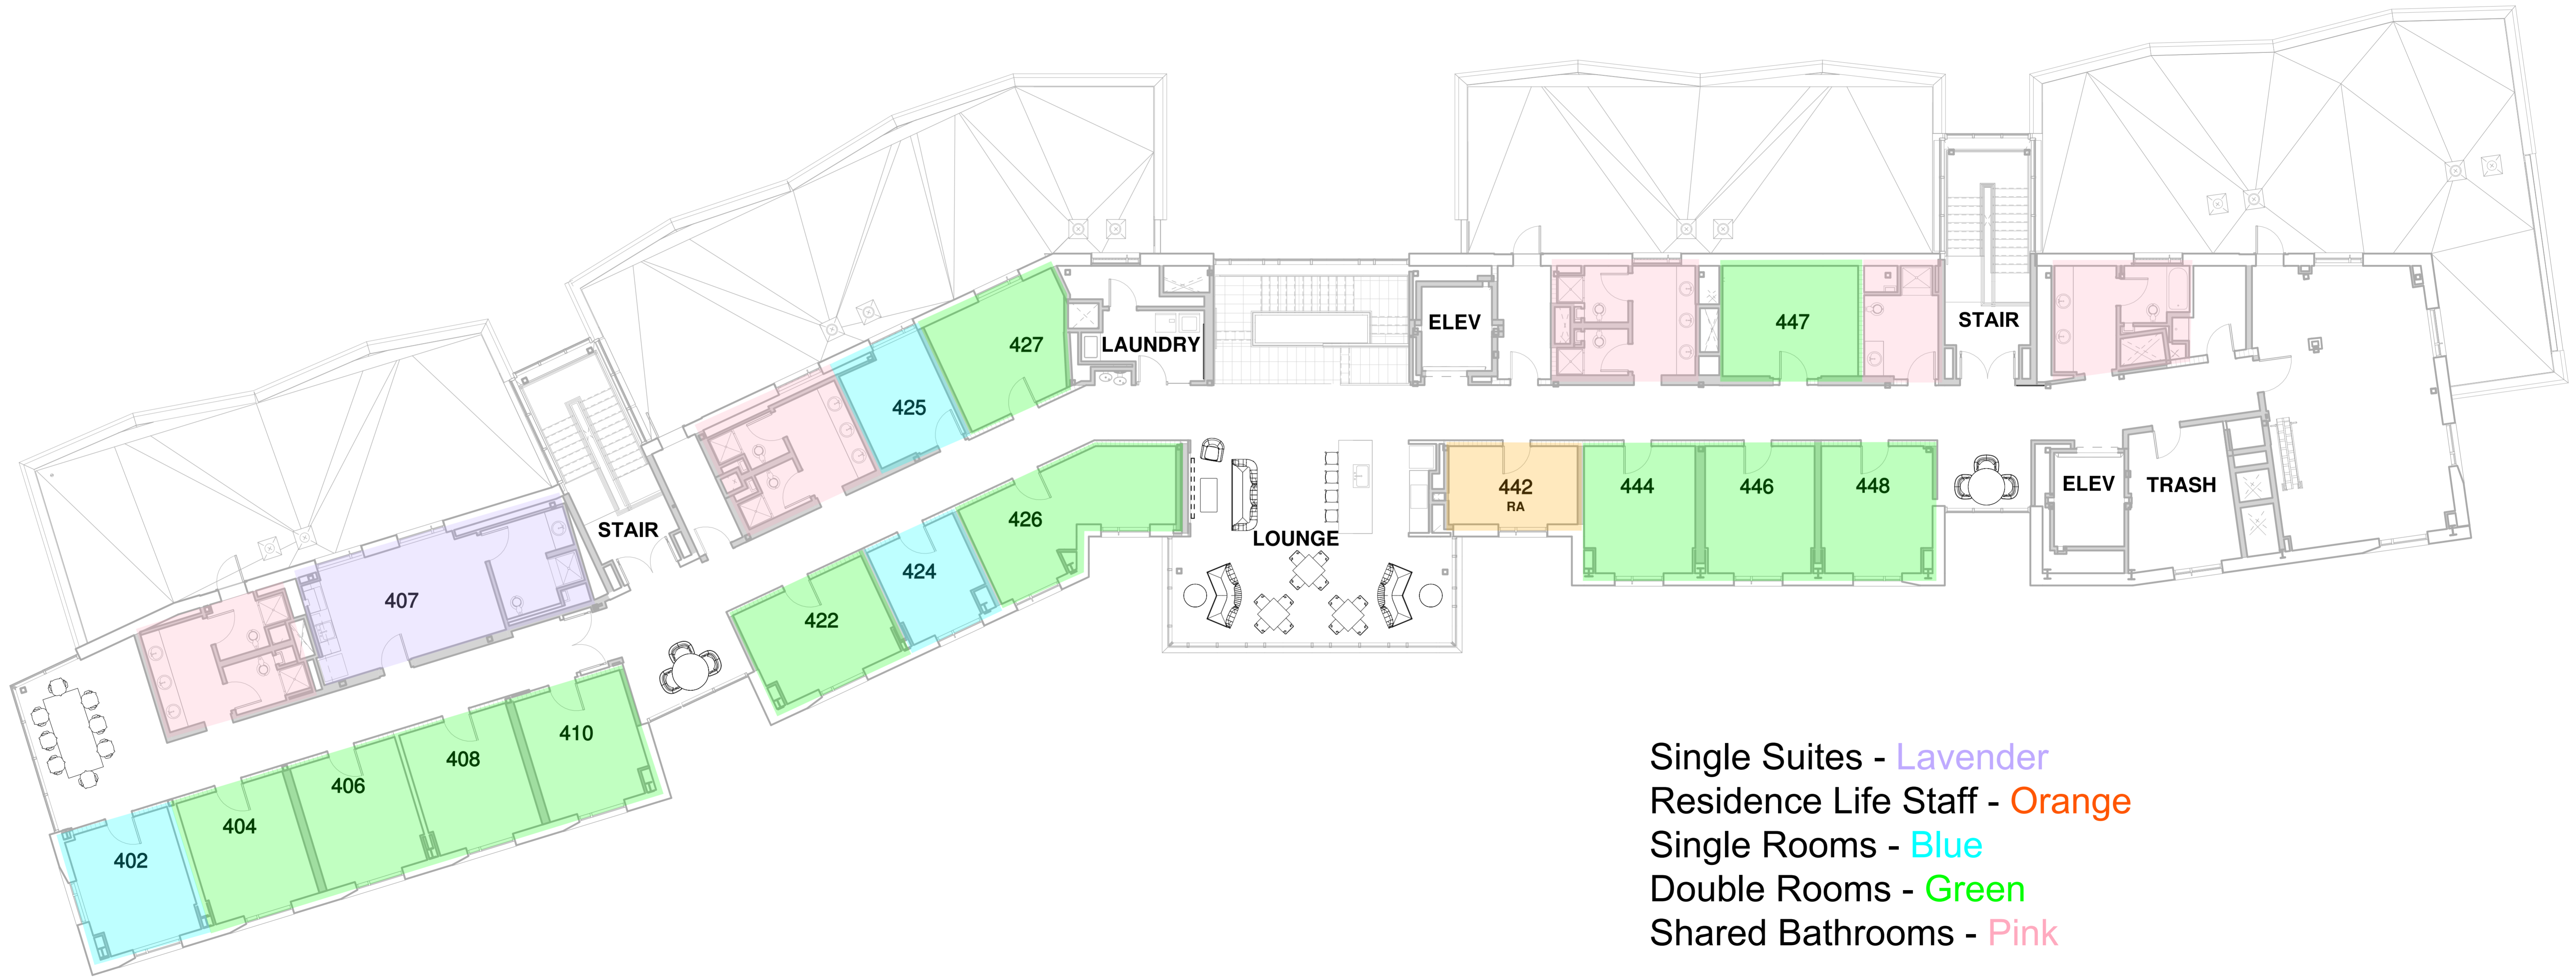

← Murray Hill Road →

← Fribley Commons

- Single Suites - Lavender
- Residence Life Staff - Orange
- Single Rooms - Blue
- Double Rooms - Green
- Shared Bathrooms - Pink

← Murray Hill Road →

← Fribley Commons

- Single Suites - Lavender
- Residence Life Staff - Orange
- Single Rooms - Blue
- Double Rooms - Green
- Shared Bathrooms - Pink

← Murray Hill Road →

← Fribley Commons

Single Suites - Lavender
Residence Life Staff - Orange
Single Rooms - Blue
Double Rooms - Green
Shared Bathrooms - Pink

← Murray Hill Road →

← Fribley Commons

- Single Suites - Lavender
- Residence Life Staff - Orange
- Single Rooms - Blue
- Double Rooms - Green
- Shared Bathrooms - Pink