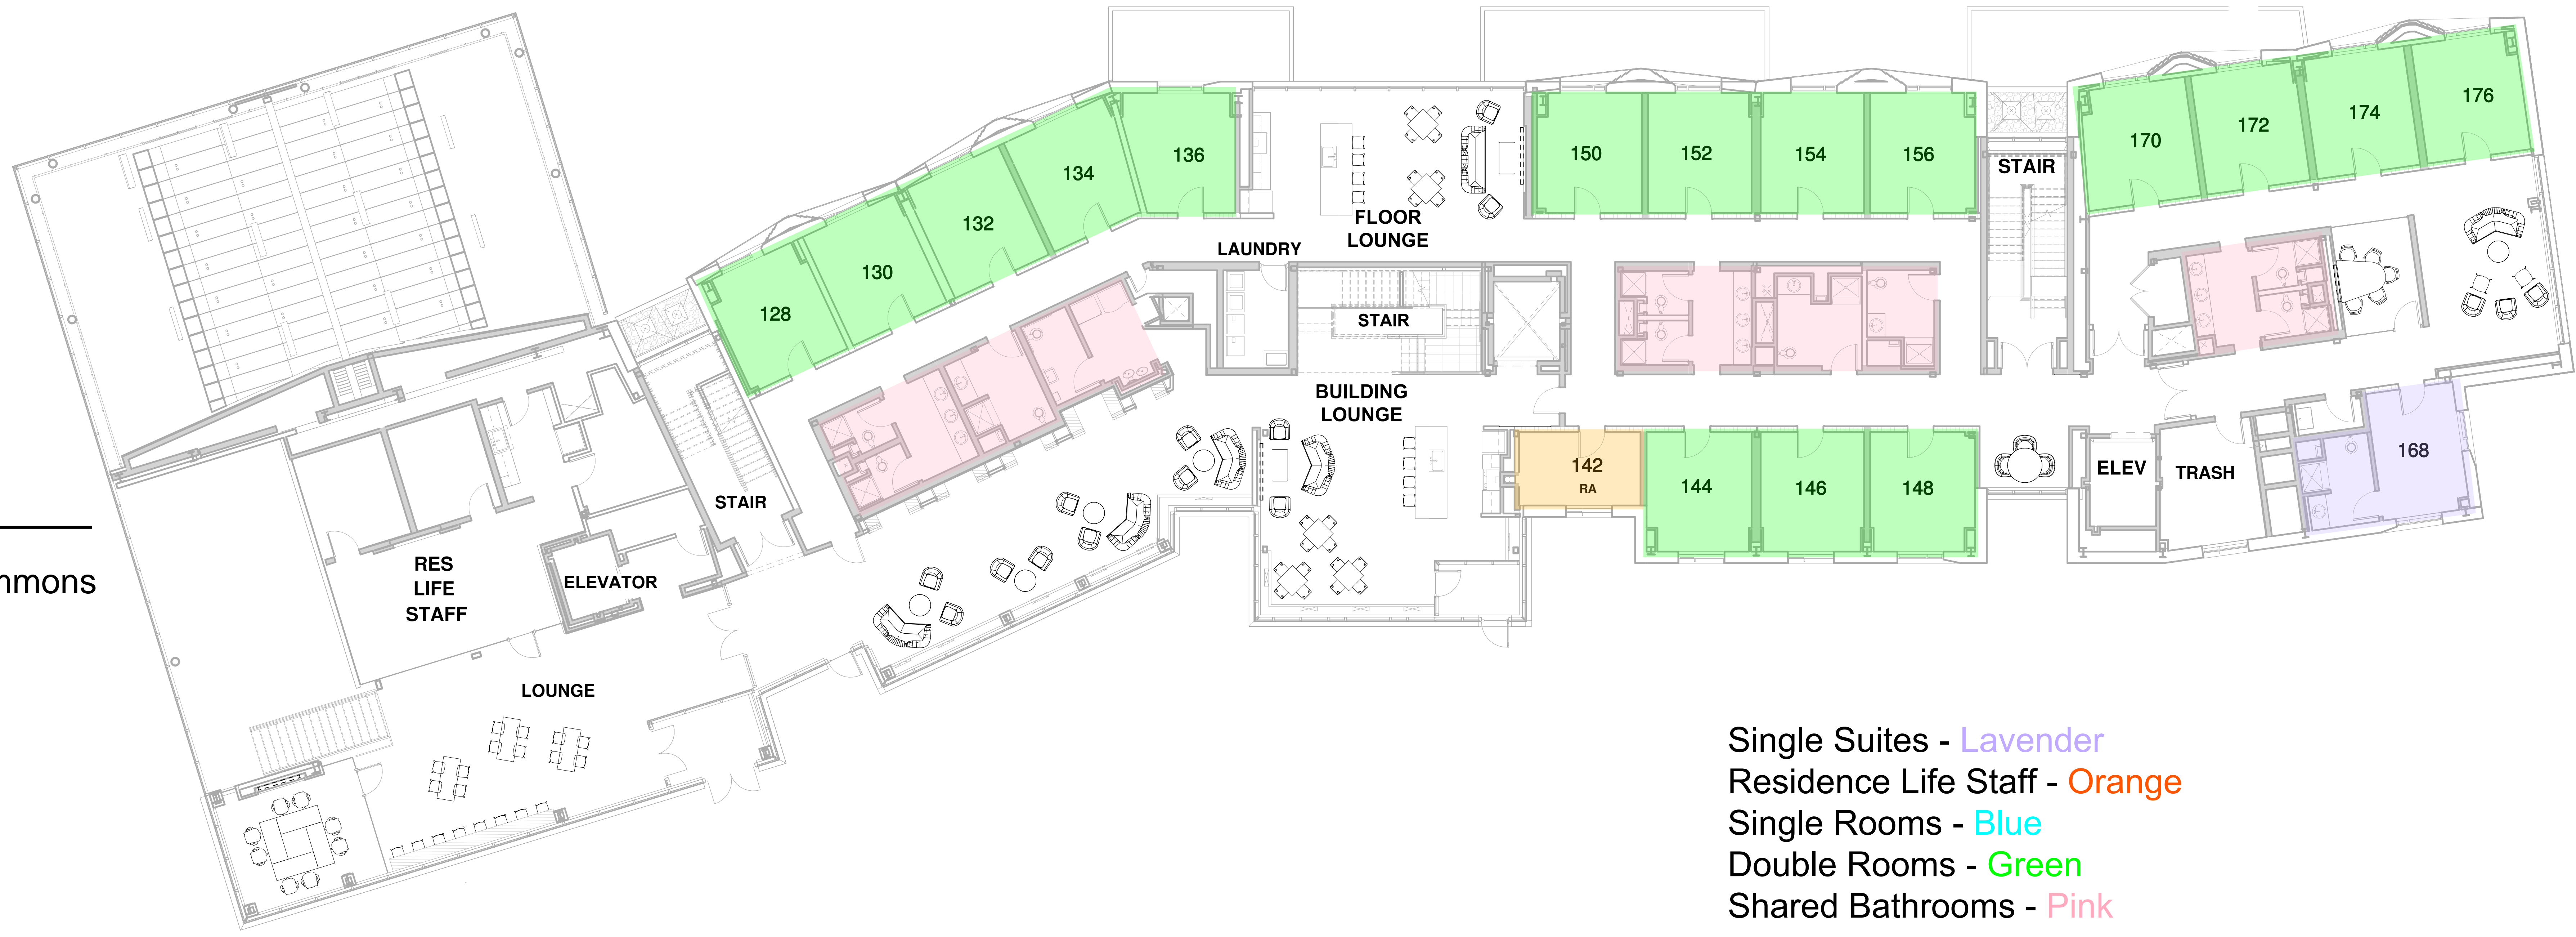

← Murray Hill Road →

← Fribley Commons

- Single Suites - Lavender
- Residence Life Staff - Orange
- Single Rooms - Blue
- Double Rooms - Green
- Shared Bathrooms - Pink

← Murray Hill Road →

← Fribley Commons

- Single Suites - Lavender
- Residence Life Staff - Orange
- Single Rooms - Blue
- Double Rooms - Green
- Shared Bathrooms - Pink

← Murray Hill Road →

← Fribley Commons

Single Suites - Lavender
Residence Life Staff - Orange
Single Rooms - Blue
Double Rooms - Green
Shared Bathrooms - Pink

← Murray Hill Road →

← Fribley Commons

- Single Suites - Lavender
- Residence Life Staff - Orange
- Single Rooms - Blue
- Double Rooms - Green
- Shared Bathrooms - Pink