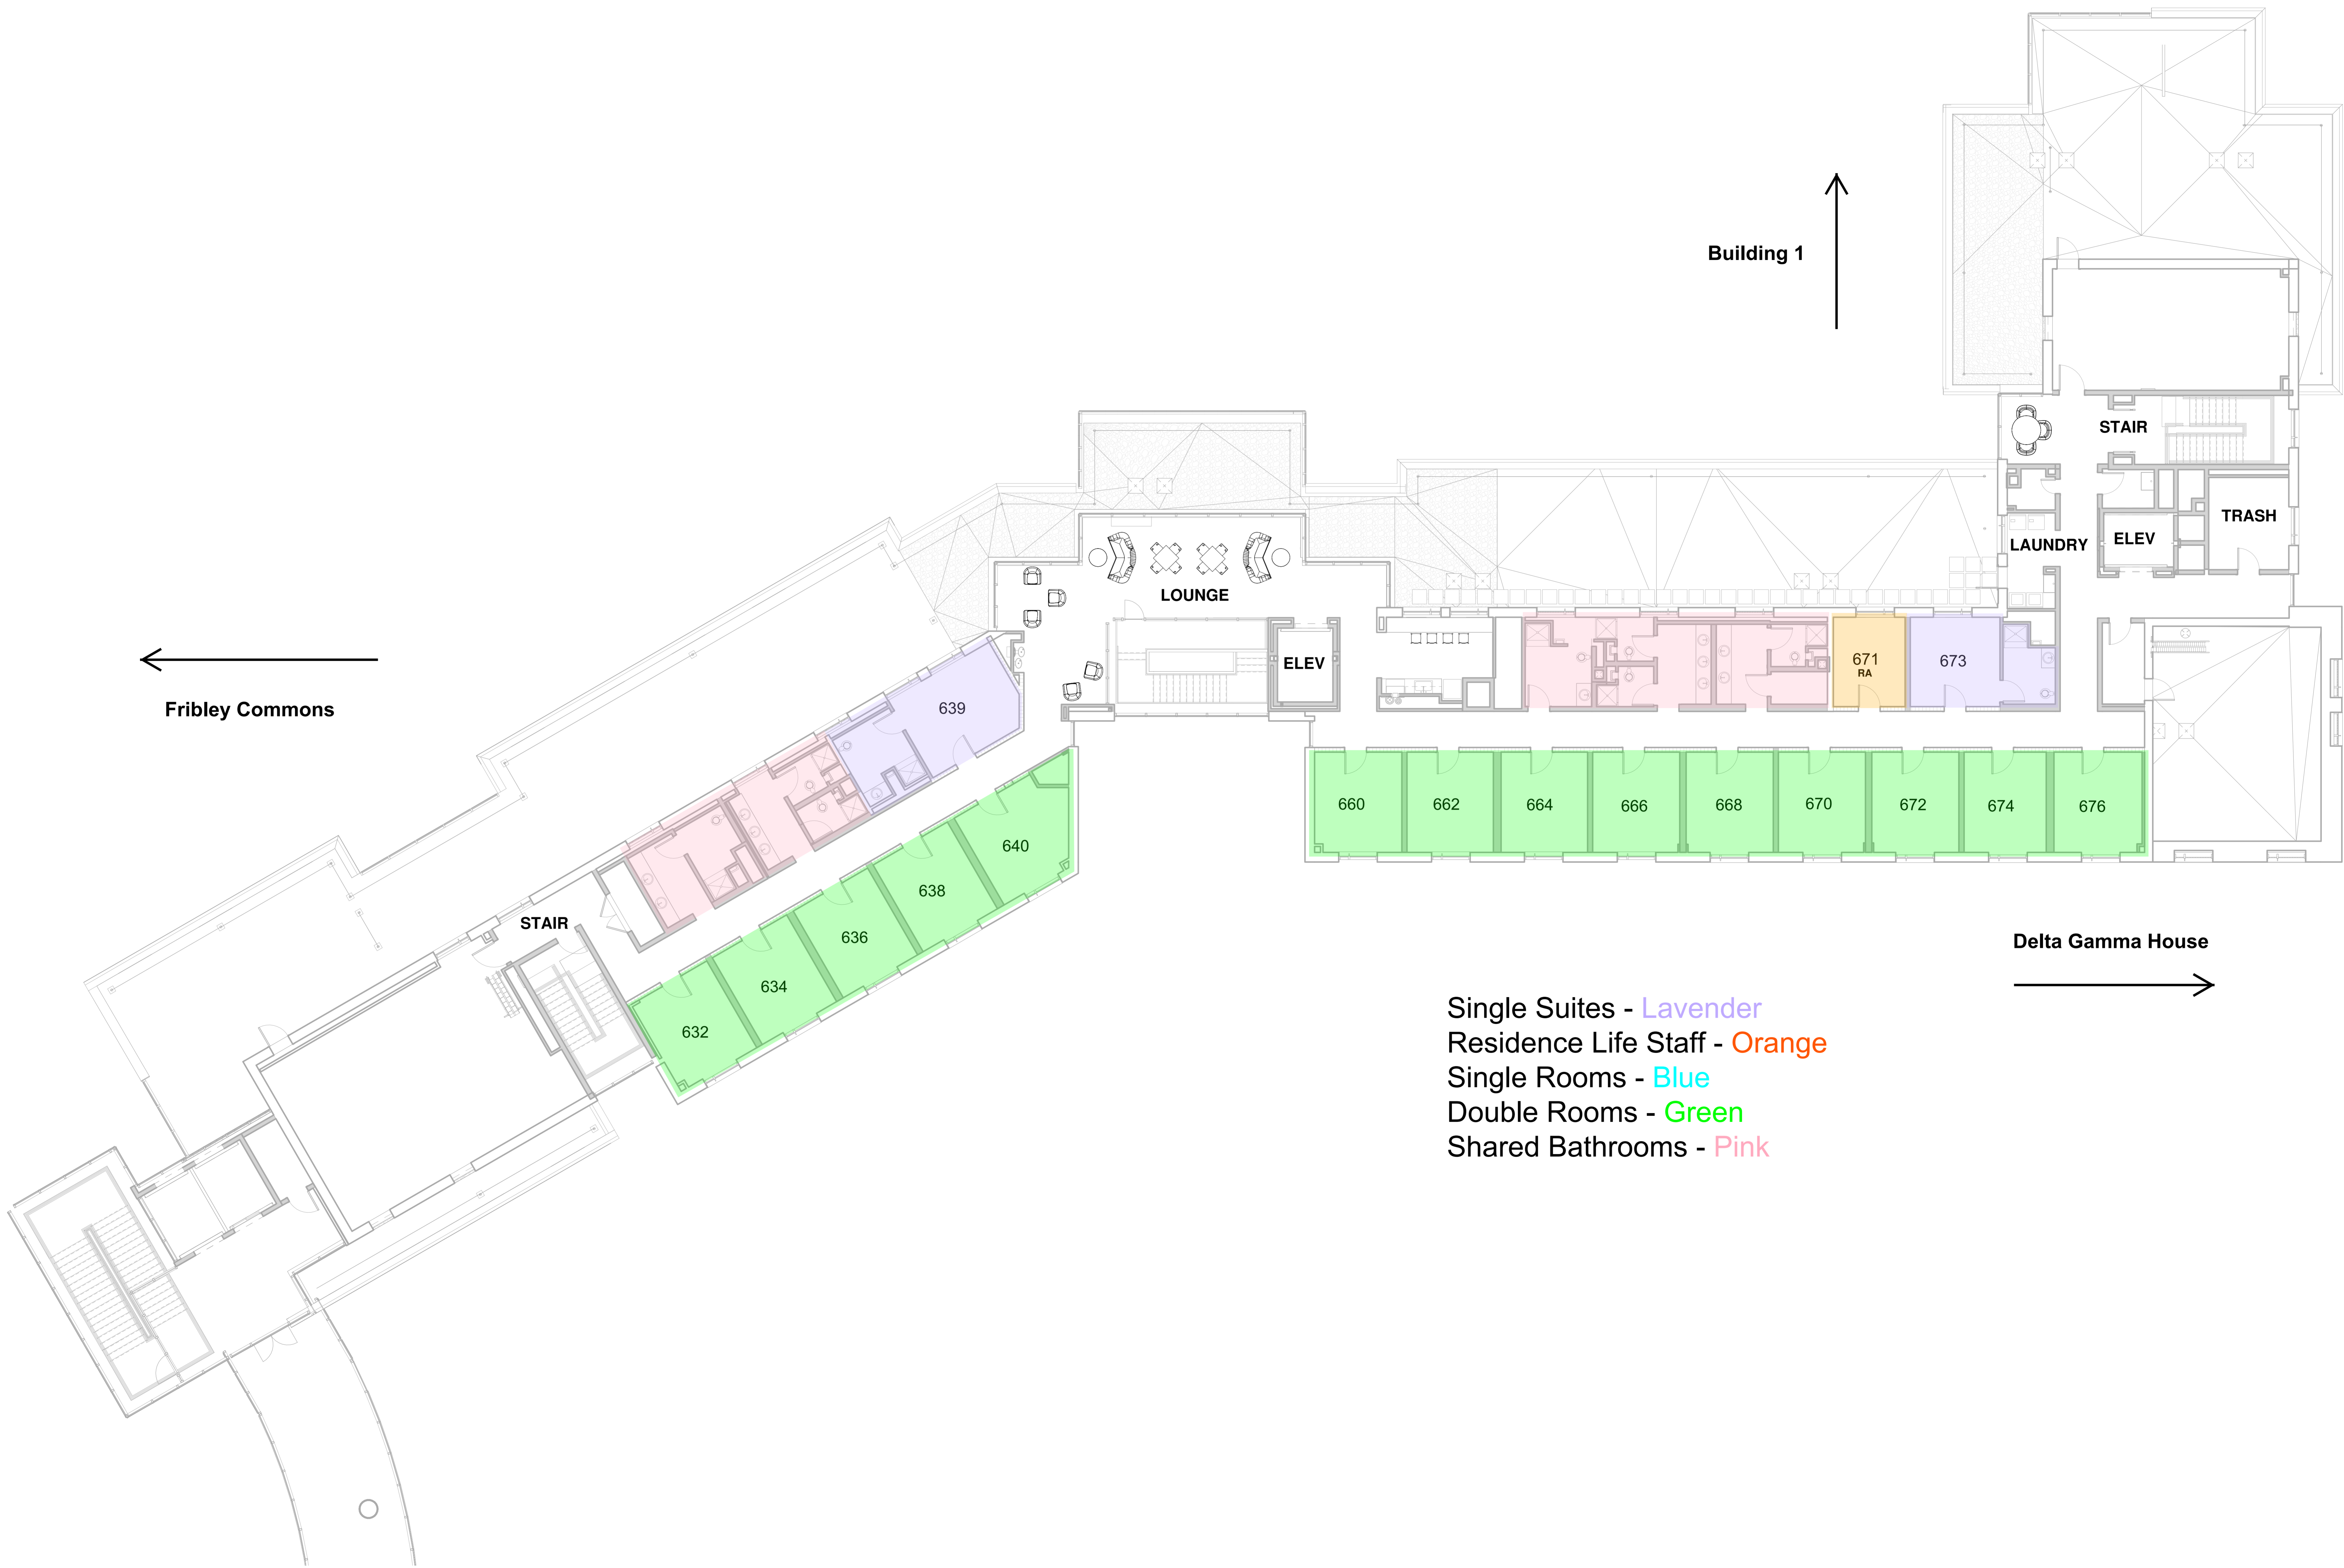

Building 1

Fribley Commons

Delta Gamma House

Single Suites - Lavender  
 Residence Life Staff - Orange  
 Single Rooms - Blue  
 Double Rooms - Green  
 Shared Bathrooms - Pink

Single Suites - Lavender  
 Residence Life Staff - Orange  
 Single Rooms - Blue  
 Double Rooms - Green  
 Shared Bathrooms - Pink

Single Suites - Lavender  
 Residence Life Staff - Orange  
 Single Rooms - Blue  
 Double Rooms - Green  
 Shared Bathrooms - Pink