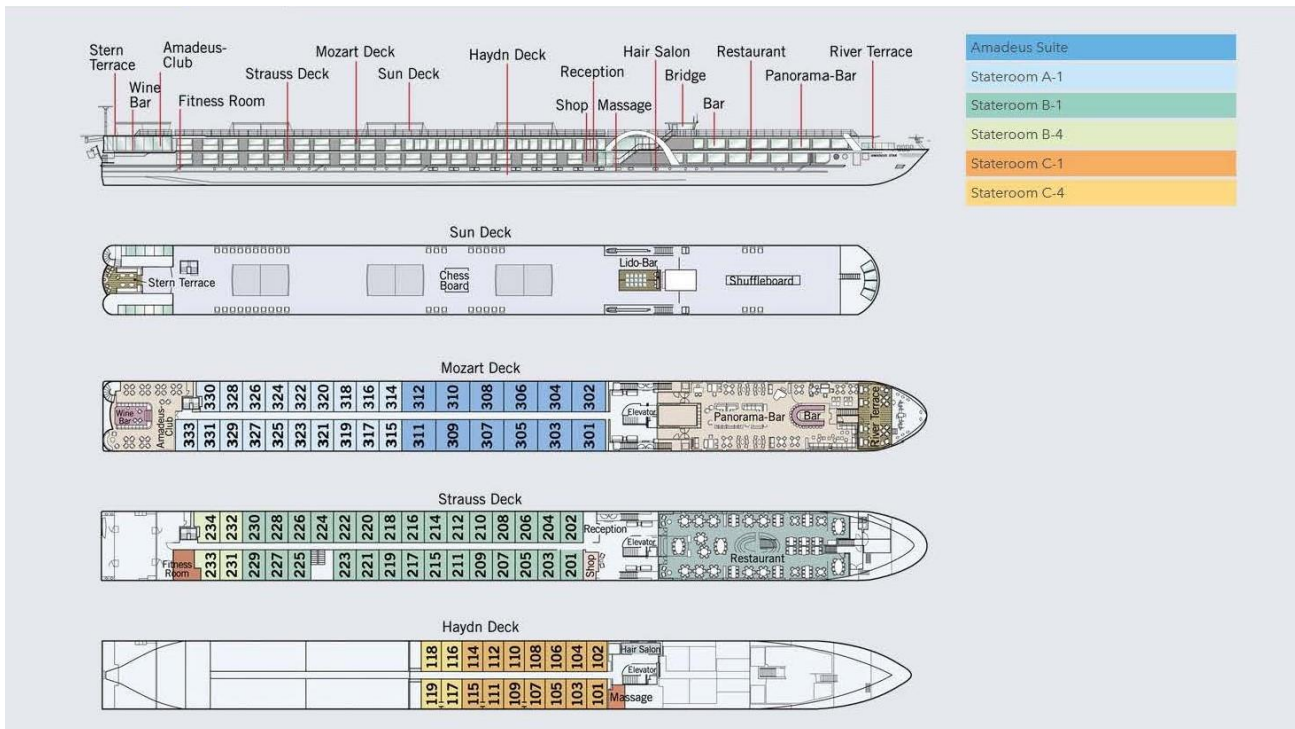

MS Amadeus Star

The AMADEUS STAR, a masterpiece of engineering and ship design, joined the fleet in April 2019. The ship offers a total of 70 spacious deluxe cabins and 12 AMADEUS Suites. Similar to our other ships, the AMADEUS STAR cabins on the Mozart and Strauss Deck also feature lowerable panoramic windows which extend across the entire cabin front and have been specially designed for the AMADEUS ships. All deluxe cabins and suites offer comfortable, spacious bathrooms, infotainment systems, flat screen television, telephone, cabin safe, minibar and air conditioning which can be individually regulated. Furthermore, the suites feature a comfortable corner sofa, luxurious bathroom and walk-out external balcony.

Deck Plan

For complete details on the cabins, please visit

<https://www.lueftner-cruises.com/en/our-amadeus-fleet/ms-amadeus-star.html>

AMADEUS STAR DUTCH WATERWAYS GOHAGAN CATEGORIES

- Category 6
 Category 5
 Category 4
 Category 3
- Category 2
 Category 1
 Junior Suite