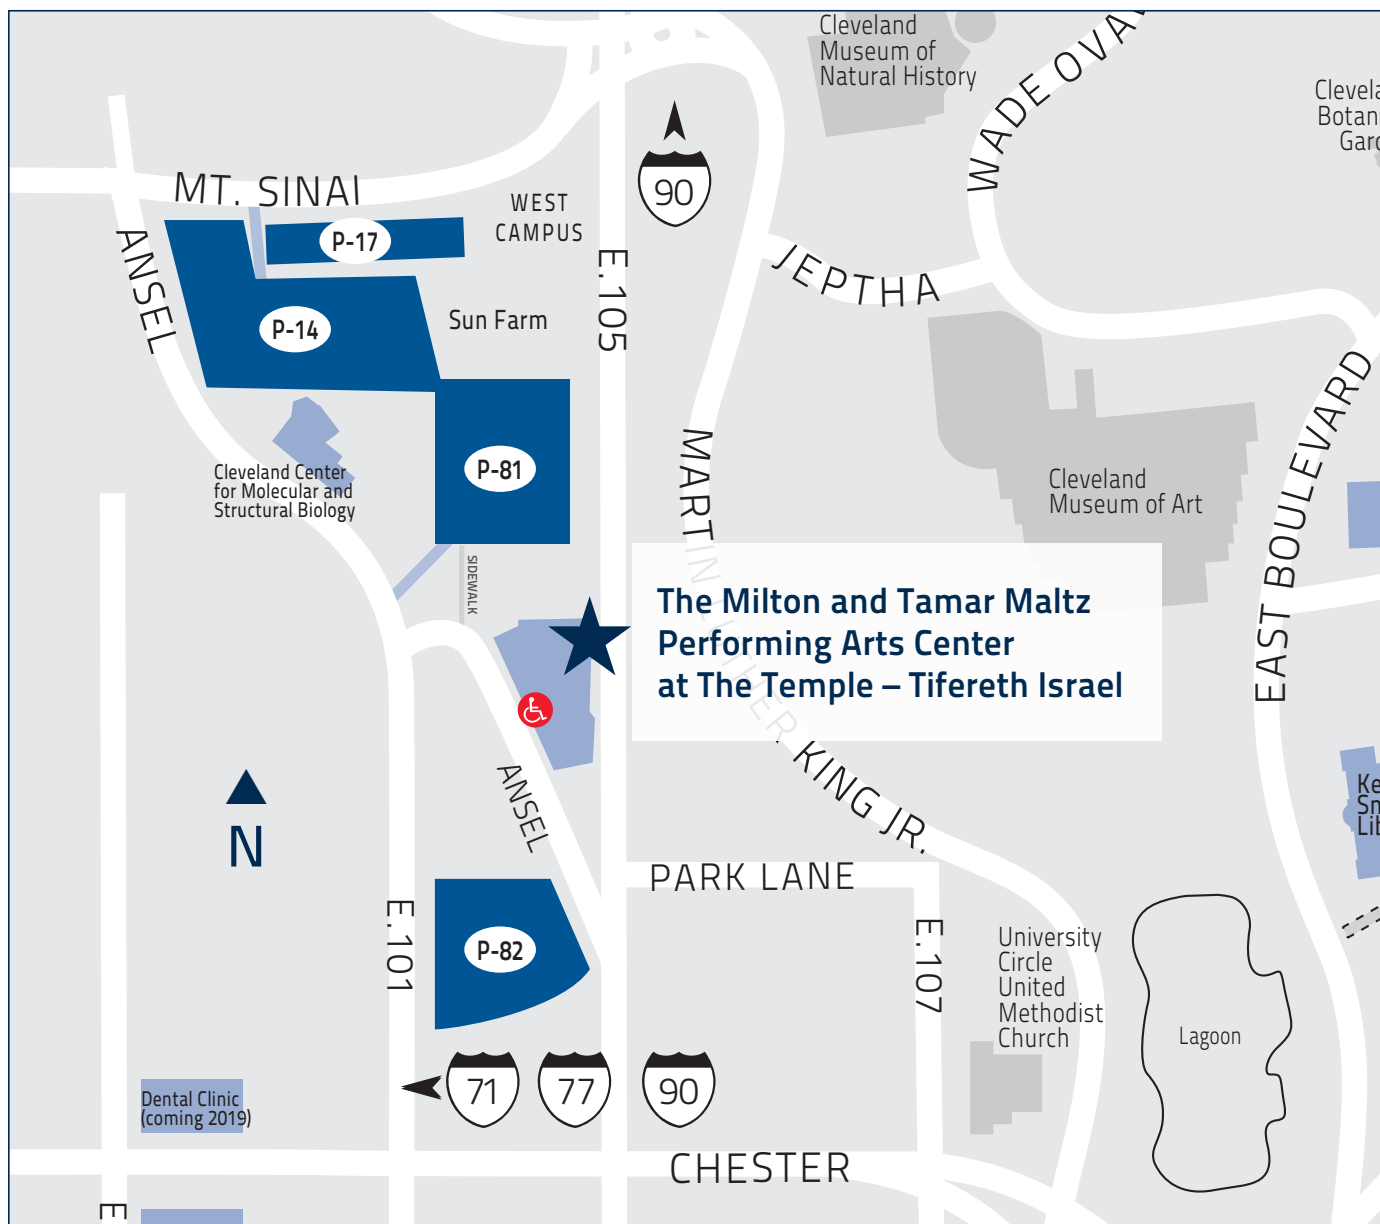

The Milton and Tamar Maltz Performing Arts Center at The Temple-Tifereth Israel

Parking

■ Event parking for the Maltz Performing Arts Center:

Guests should access Lot 82 and Lot 81 from E. 101st Street. Cash and credit cards are accepted.

■ Non-event parking:

Guests should access Lot 82 from Ansel Road and E. 101st Street.

■ ADA guest drop-off (one-way) is available via the Ansel Road and E. 105th Street intersection only. Please drop off your guest at the Maltz Performing Arts Center and continue north to the P-82 or P-81 Lot.

1855 Ansel Road, Cleveland, OH 44106
216-368-6062 | case.edu/maltzcenter

MALTZ
PERFORMING ARTS
CENTER