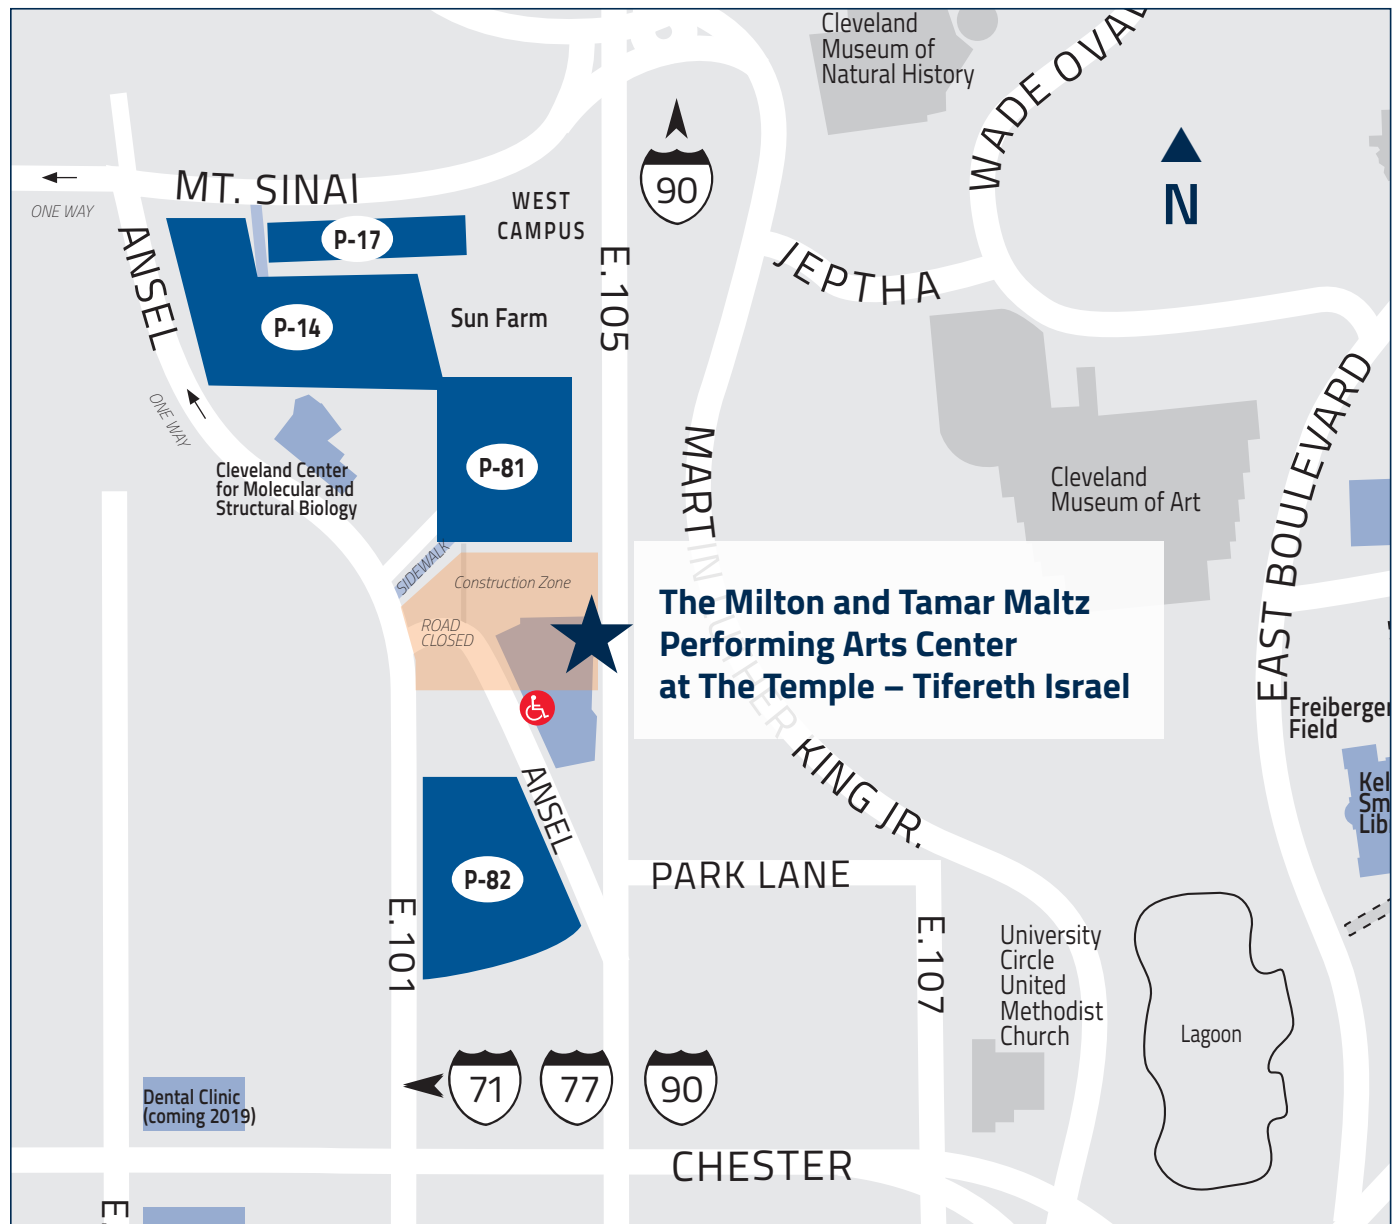

The Milton and Tamar Maltz Performing Arts Center at The Temple-Tifereth Israel

Parking

■ Event parking for the Maltz Performing Arts Center:

Guests should access Lot 82 and Lot 81 from E. 101st Street. Cash and credit cards are accepted.

■ Non-event parking:

Guests should access Lot 82 from Ansel Road and E. 101st Street.

■ ADA guest drop-off is available via the Ansel Road and E. 105th Street intersection only. Staff will be onsite to direct traffic.

1855 Ansel Road, Cleveland, OH 44106
216-368-6062 | case.edu/maltzcenter

MALTZ
PERFORMING ARTS
CENTER