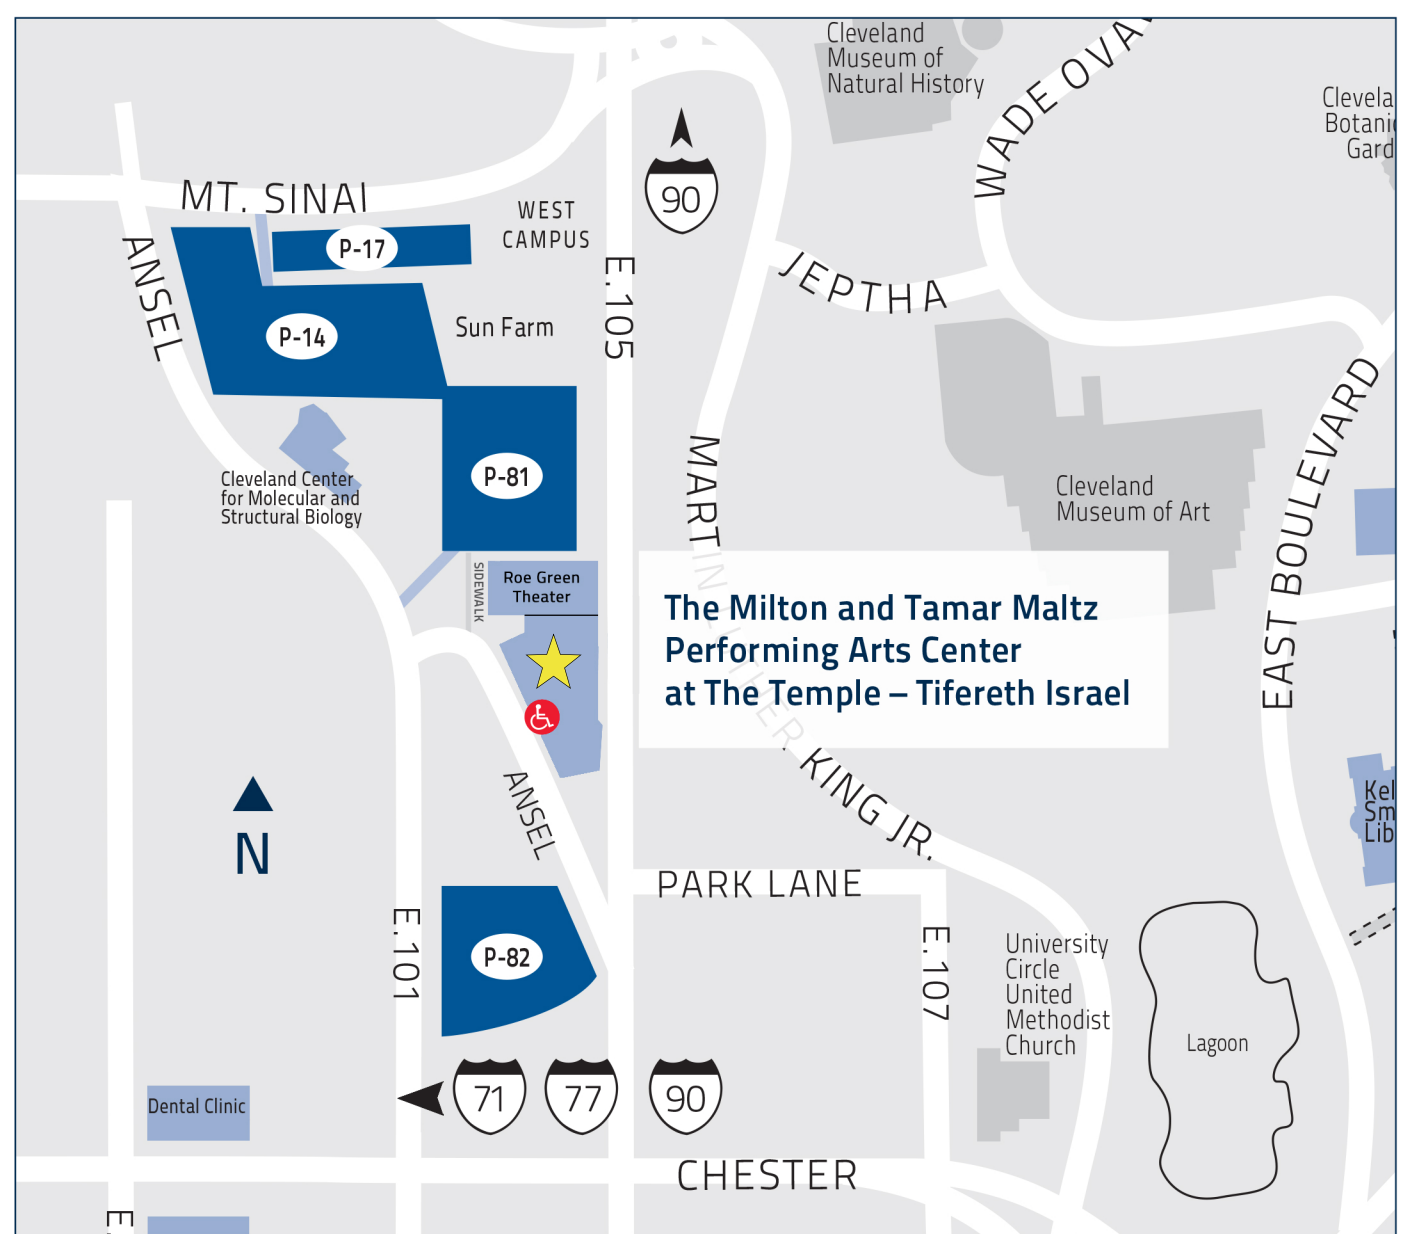

# The Milton and Tamar Maltz Performing Arts Center at The Temple-Tifereth Israel

## Parking

**The Milton and Tamar Maltz  
Performing Arts Center  
at The Temple – Tifereth Israel**

### ■ Event parking for the Maltz Performing Arts Center:

Guests should access Lot 82 and Lot 81 from E. 101st Street. Cash and credit cards are accepted.

### ■ Non-event parking:

Guests should access Lot 82 from Ansel Road and E. 101st Street.

■ ♿ ADA guest drop-off (one-way) is available via the Ansel Road and E. 105th Street intersection only. Please drop off your guest at the Maltz Performing Arts Center and continue north to the P-82 or P-81 Lot.