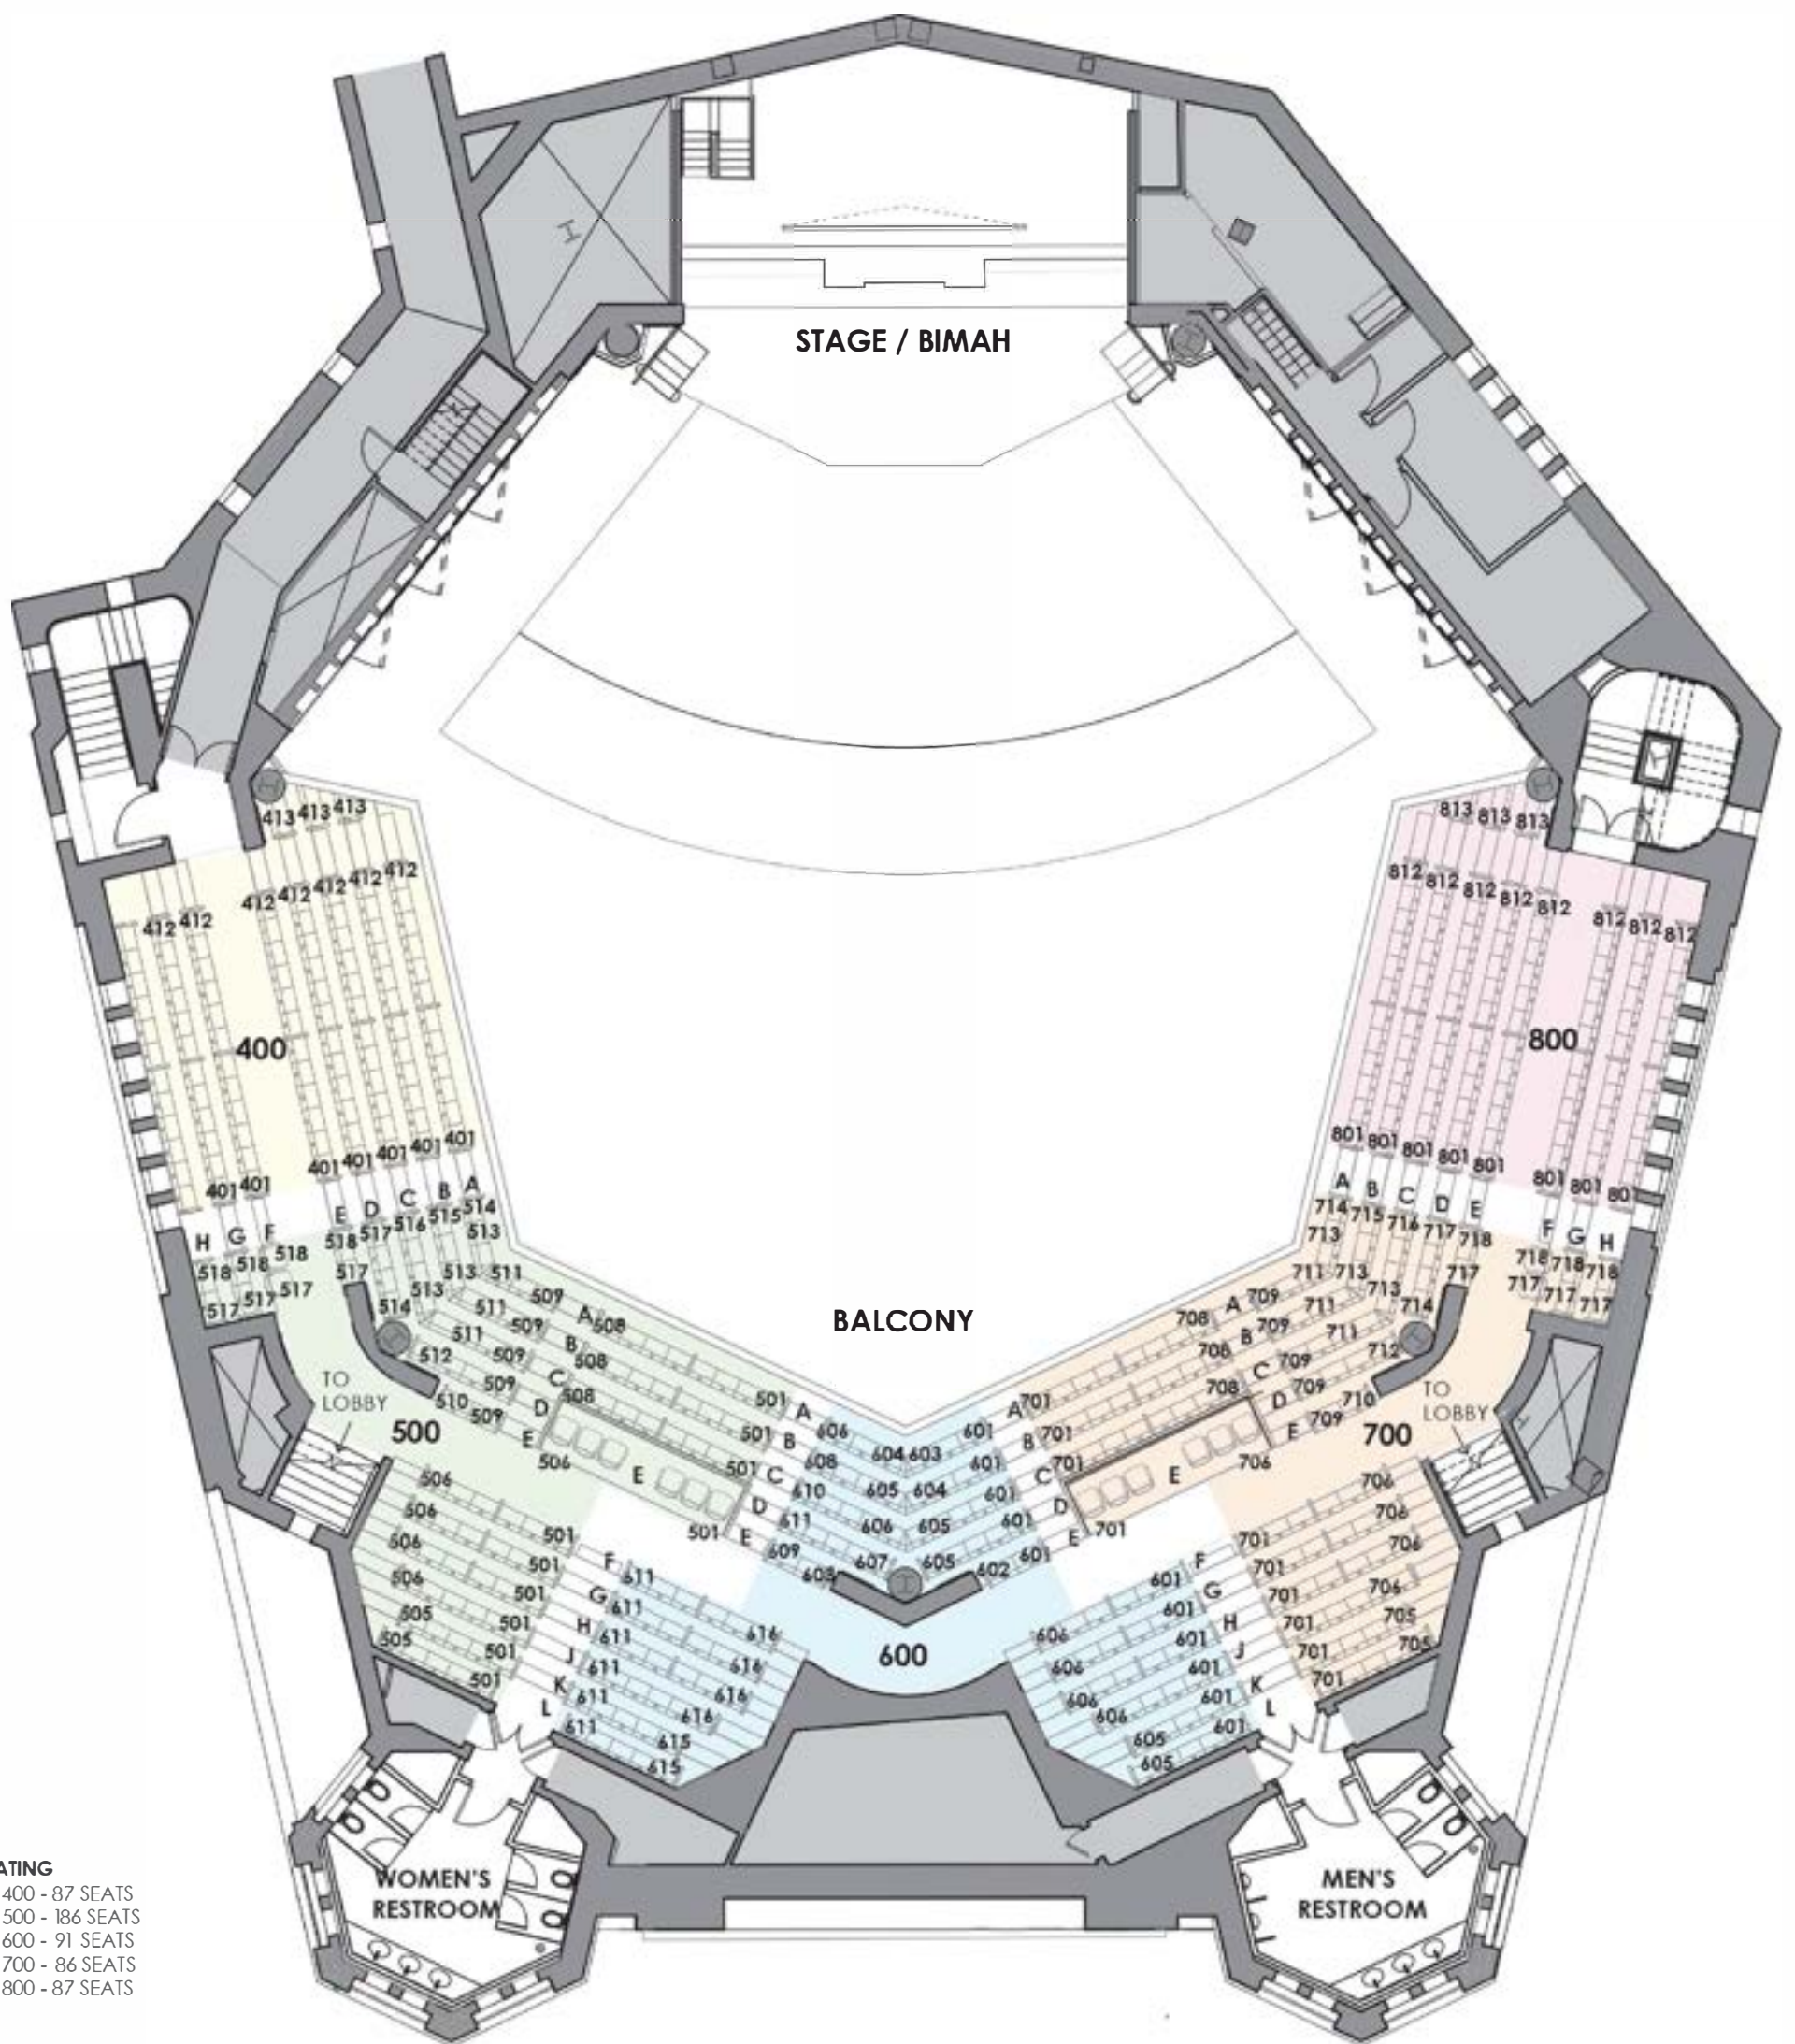

**FIXED SEATING**  
 SECTION 100 - 154 SEATS  
 (INCLUDES 6 ADA SEATS,  
 ROW N + M)  
 SECTION 200 - 178 SEATS  
 (INCLUDES 21 ADA  
 SEATS, ROWS A,B,N+M)  
 SECTION 300 - 154 SEATS  
 (INCLUDES 6 ADA SEATS,  
 ROW N + M)

**REMOVABLE SEATING**  
 SECTION 100 - 19 SEATS  
 SECTION 200 - 20 SEATS  
 SECTION 300 - 19 SEATS

**TOTAL ORCHESTRA SEATING - 544**  
**BALCONY SEATING - 437**  
**TOTAL CAPACITY - 981**

MILTON AND TAMAR MALTZ  
 Performing Arts Center at  
 The Temple-Tifereth Israel  
 CASE WESTERN RESERVE UNIVERSITY

ORCHESTRA LEVEL  
**ENSEMBLE MODE**

**FIXED SEATING**  
 SECTION 400 - 87 SEATS  
 SECTION 500 - 186 SEATS  
 SECTION 600 - 91 SEATS  
 SECTION 700 - 86 SEATS  
 SECTION 800 - 87 SEATS

**TOTAL BALCONY SEATING - 437**

MILTON AND TAMAR MALTZ  
 Performing Arts Center at  
 The Temple-Tifereth Israel  
 CASE WESTERN RESERVE UNIVERSITY

BALCONY LEVEL