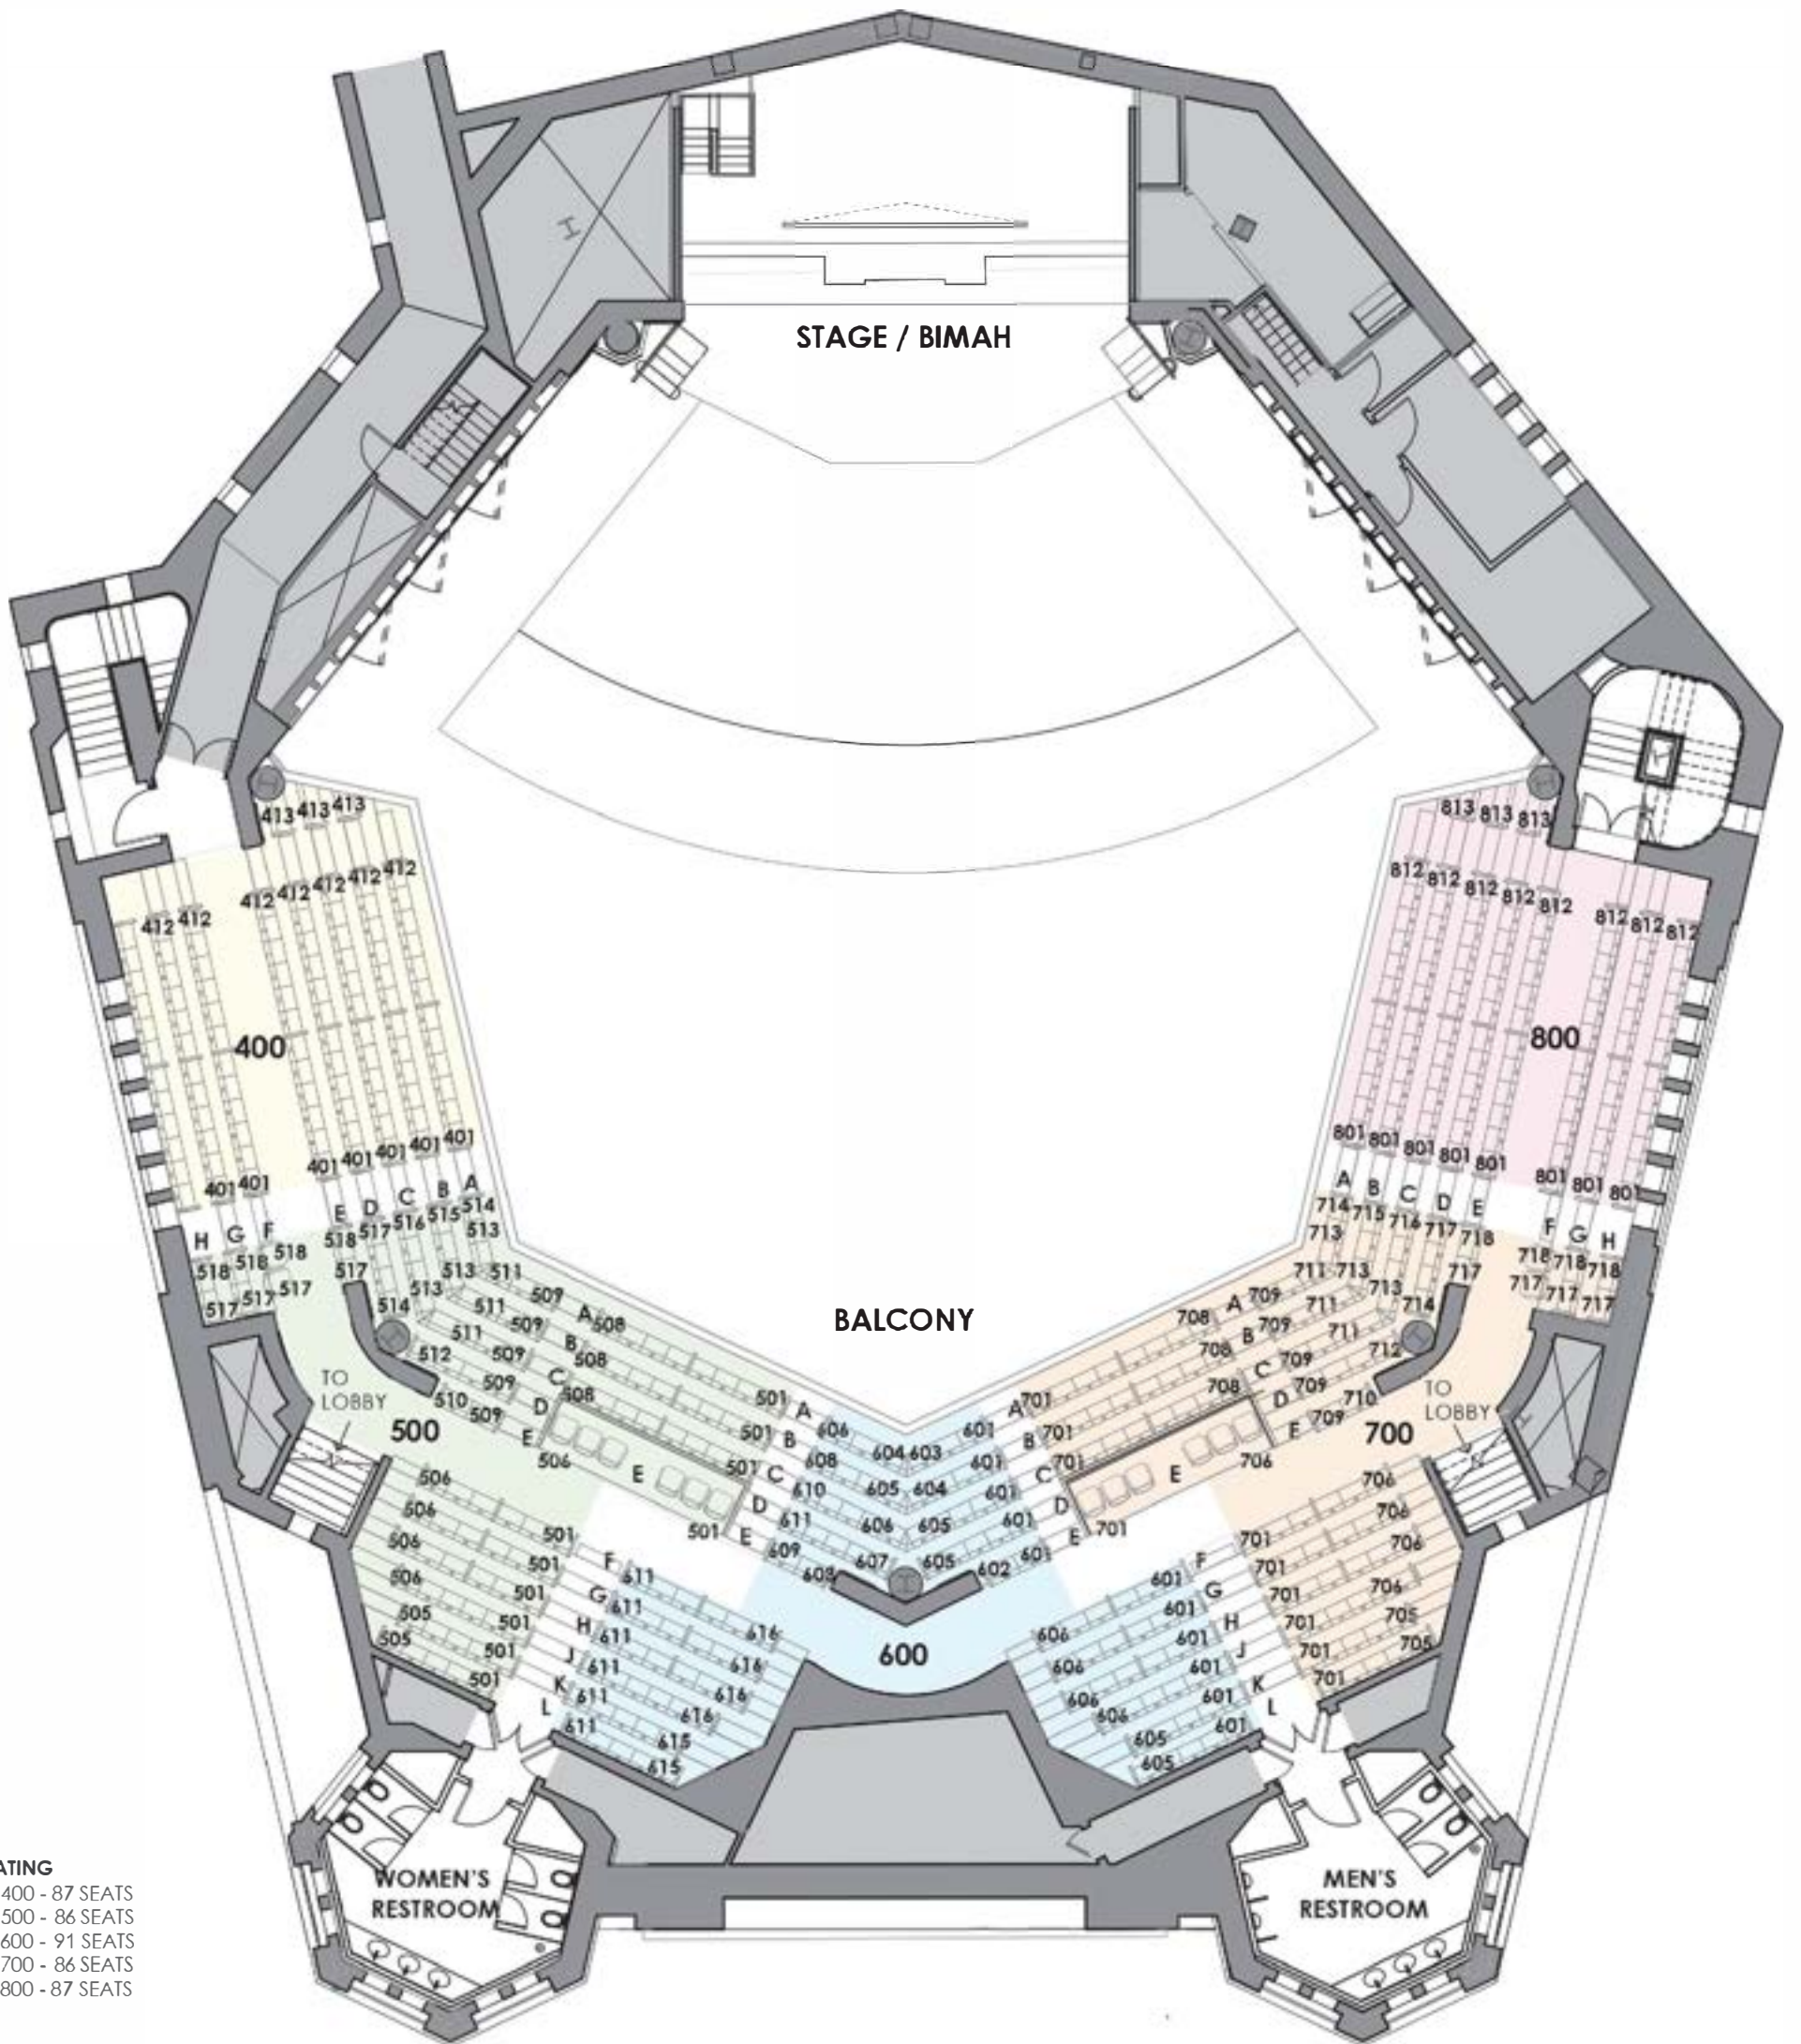

FIXED SEATING
 SECTION 100 - 154 SEATS
 (INCLUDES 6 ADA SEATS, ROW N)
 SECTION 200 - 178 SEATS
 (INCLUDES 21 ADA SEATS, ROWS A + N)
 SECTION 300 - 154 SEATS
 (INCLUDES 6 ADA SEATS, ROW N)

REMOVABLE SEATING
 SECTION 100 - 49 SEATS
 SECTION 200 - 62 SEATS
 SECTION 300 - 49 SEATS

TOTAL ORCHESTRA SEATING - 646
BALCONY SEATING - 437 TOTAL
CAPACITY - 1,083

MILTON AND TAMAR MALTZ
 Performing Arts Center at
 The Temple-Tifereth Israel
 CASE WESTERN RESERVE UNIVERSITY

ORCHESTRA LEVEL
LECTURE MODE

FIXED SEATING
 SECTION 400 - 87 SEATS
 SECTION 500 - 86 SEATS
 SECTION 600 - 91 SEATS
 SECTION 700 - 86 SEATS
 SECTION 800 - 87 SEATS

TOTAL BALCONY SEATING - 437

MILTON AND TAMAR MALTZ
 Performing Arts Center at
 The Temple-Tifereth Israel
 CASE WESTERN RESERVE UNIVERSITY

BALCONY LEVEL