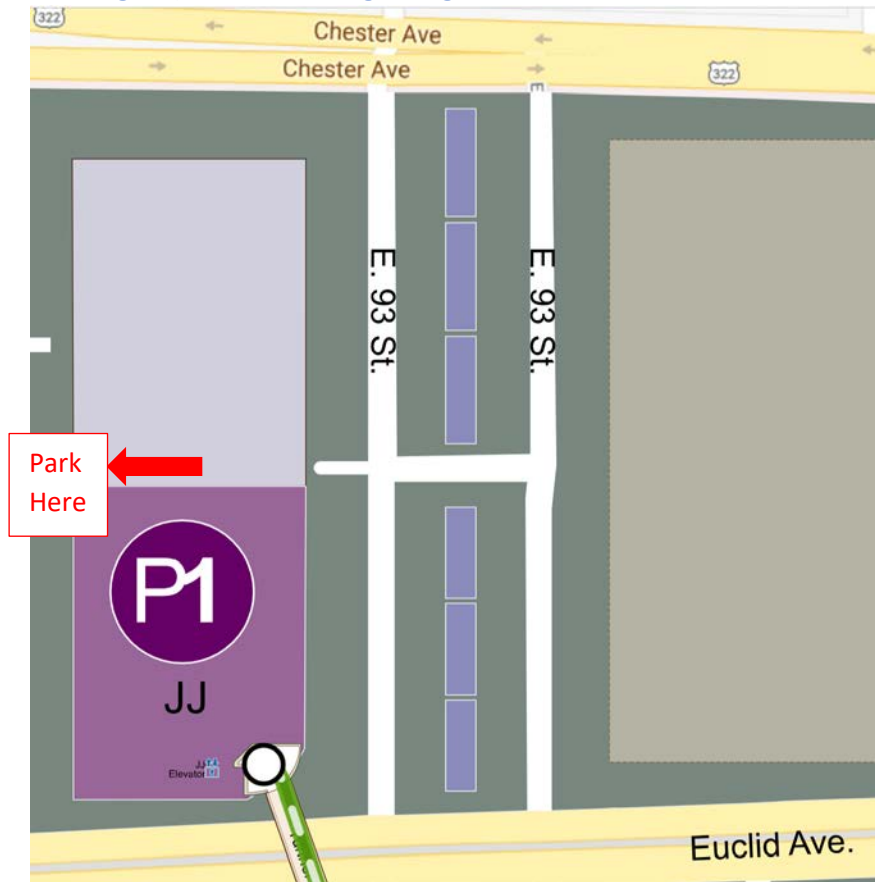

**\*Park in "Parking 1" (E 93<sup>rd</sup> St Parking Garage; between Chester Ave. and Euclid Avenue)**

### Step 1 - JJ tunnel

1. Start towards the JJ Tunnel (Go 15ft.)

2. Turn slight right and take the JJ tunnel towards the main hospital (Go 275ft.)

3. Take the Escalator or elevator to the first floor

### Step 2 - First floor

1. Continue into the Jane and Lee Seidman Concourse (Go 126ft.)

2. Turn right thru the glass hallway into (S) (Go 68ft.)

3. Turn left and continue past the M Info/Concierge Desk, towards Dancing Tree projection (Go 133ft.)

4. Turn right down hallway (Go 59ft.)

5. Turn left towards the glass wall (Go 24ft.)

6. Turn right down hallway then turn right into TT Bunts Auditorium lobby. Arrived.