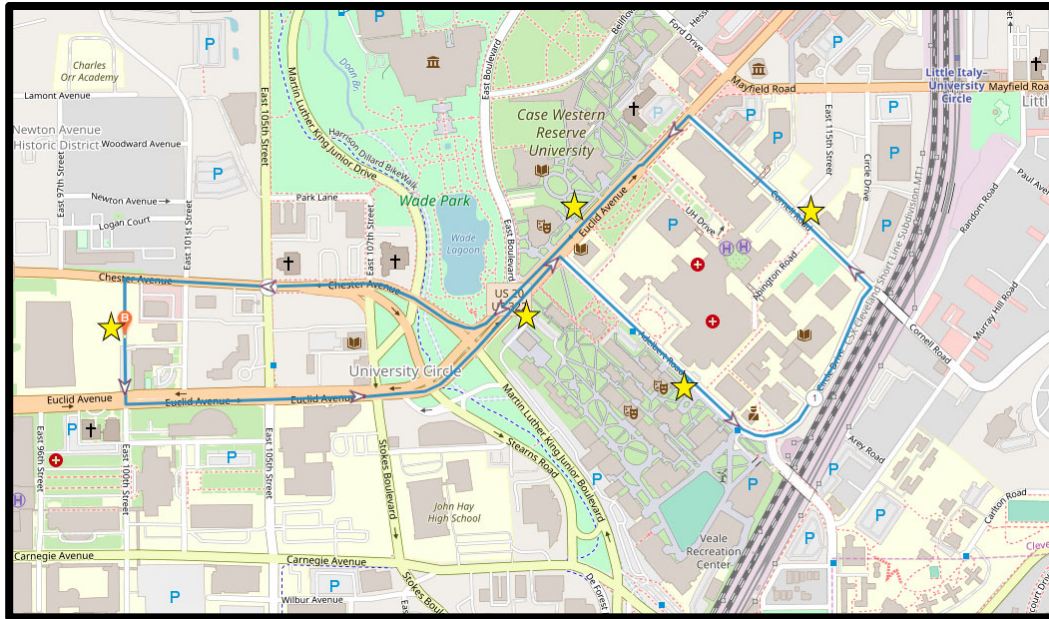

MAIN

- Overview
 - Two shuttles M-F 6:30am to 6:00pm
 - Average pickup time 10-12 minutes
 - 3rd shuttle during peak times of 7:30am to 9:30am and 4:00pm to 6:00pm
 - Average pickup time 7-9 minutes
- Stops
 - HEC Building
 - Crawford
 - Kent Hale Smith
 - Cornell Stop
 - KSL