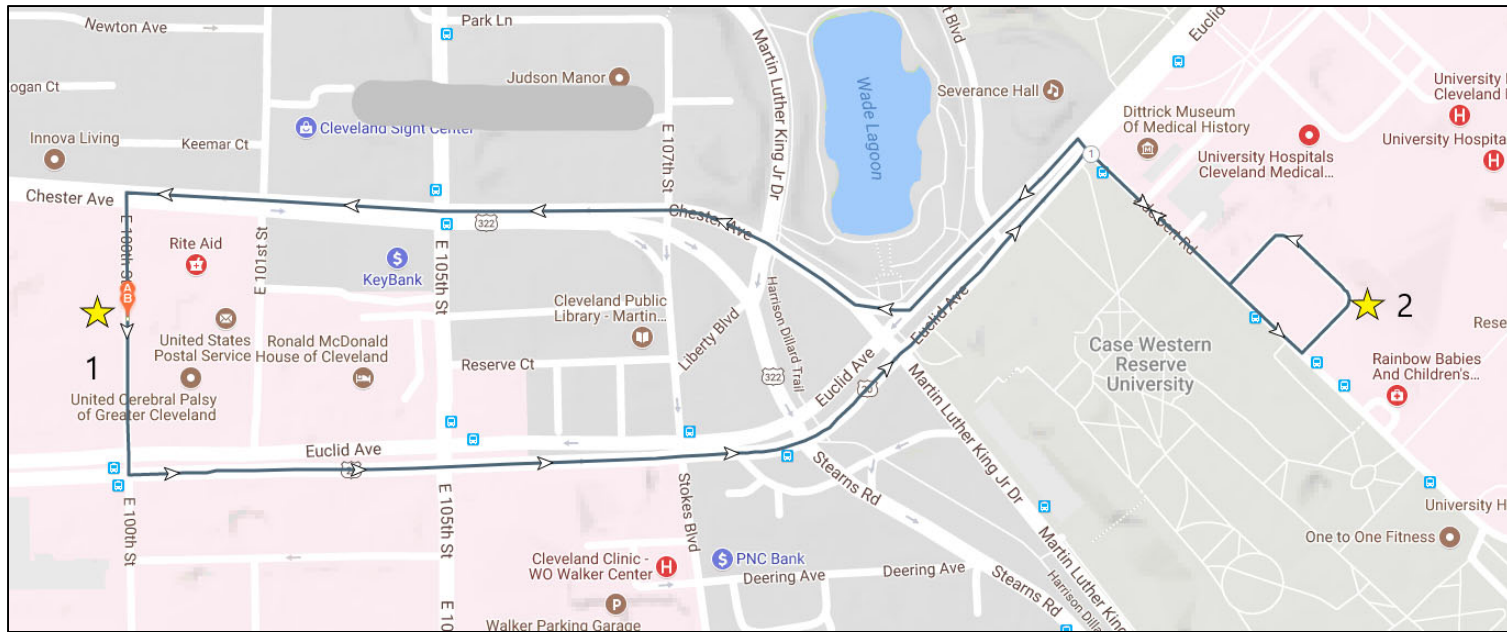

FLYER SERVICE

Overview

- Average pickup time 12 -15 minutes
- One shuttle M-F 7:30AM to 6:00PM

Stops

- HEC Building
- Pathology/Lakeside