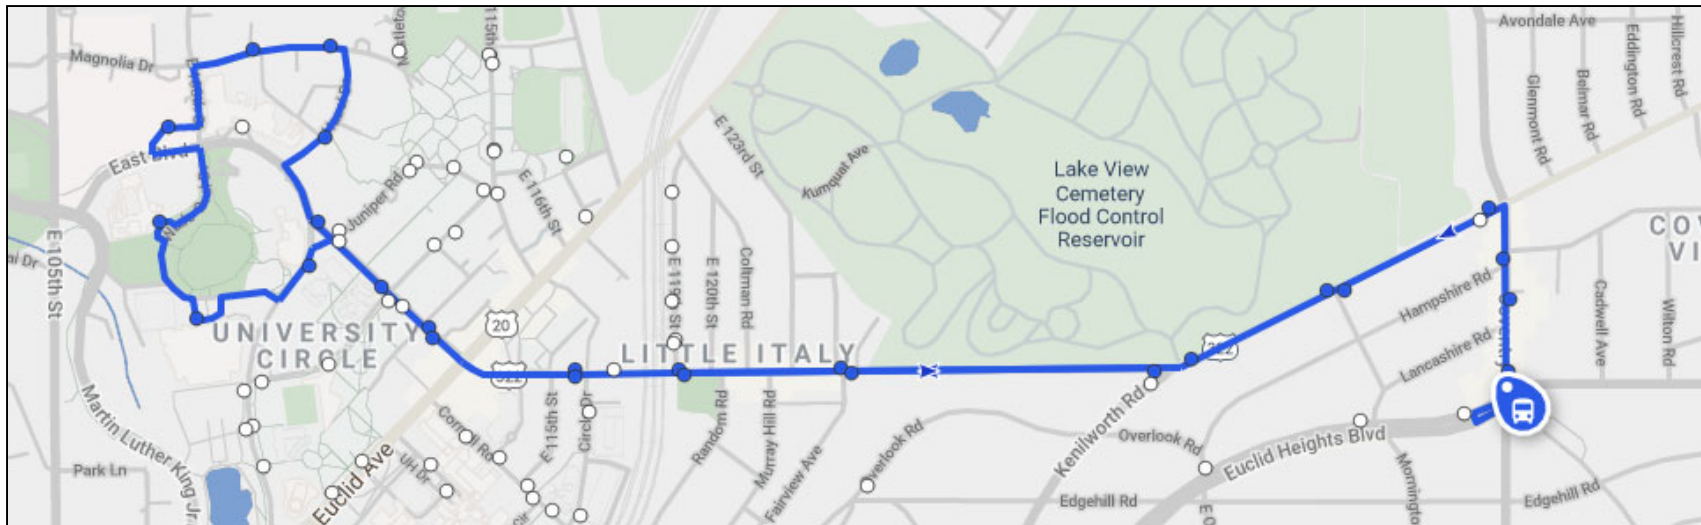

# Daytime Routes: BlueLink

## Stops

- Little Italy Rapid West
- Mayfield & Circle Drive West
- Ford & Hessler
- Ford & Juniper
- Institute of Music
- Hazel & Magnolia
- Cleveland History Center/Magnolia West
- VA Medical Center
- Museum of Natural History
- Museum of Art (Front)
- Botanical Garden/CWRU Law
- Ford & Bellflower
- Uptown/Ford Garage
- Mayfield & Circle Drive East
- Little Italy Rapid East
- Mayfield & E. 126
- Mayfield & Kenilworth
- Mayfield & Hampshire East
- Coventry & Hampshire
- Coventry & Euclid Heights
- Coventry Parking Garage
- Mayfield & Coventry West
- Mayfield & Hampshire West
- Lakeview Cemetery
- Mayfield & E. 124