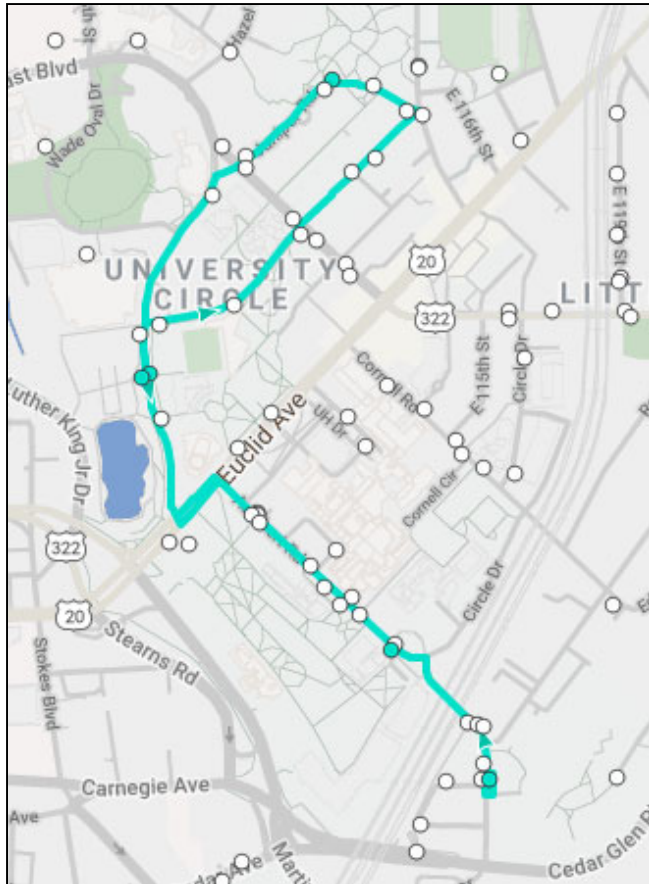

Evening Routes: KSL Express

Overview

- Hours of Operation:
7 days a week while classes are in session
- Two shuttles
 - Average pick-up time every 16 minutes

Stops

- Juniper Dorms
- KSL East
- 1-2-1 Fitness/Veale
- Fribley Commons
- KSL Express