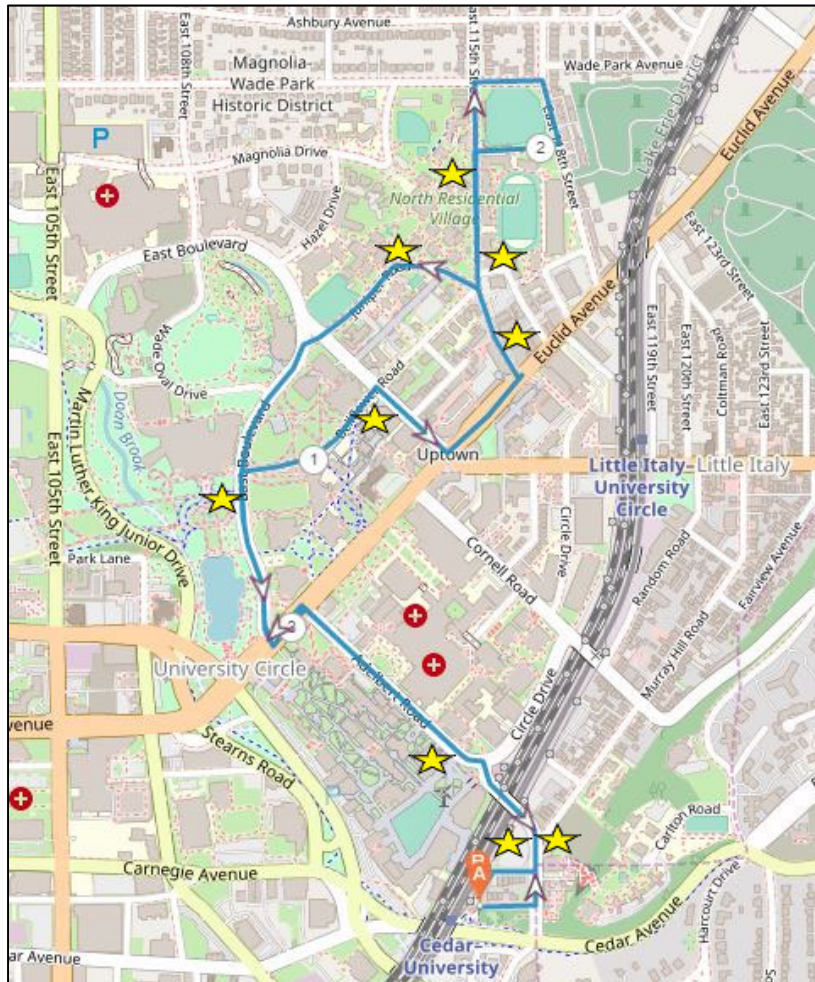

Evening Routes: NightLink

Overview

- Two shuttles
 - Pickup time is every 20-25 minutes
- Hours of Operation:
 - 7 days a week while school is in session, 5:15PM-3:00AM

Stops

- Murray Hill Rd
- Bellflower & Ford
- Plum Market
- CWRU NRV South
- CWRU NRV North
- Juniper Dorm
- Museum of Art (Rear)
- 1-2-1 Fitness
- CWRU SRV Murray Hill