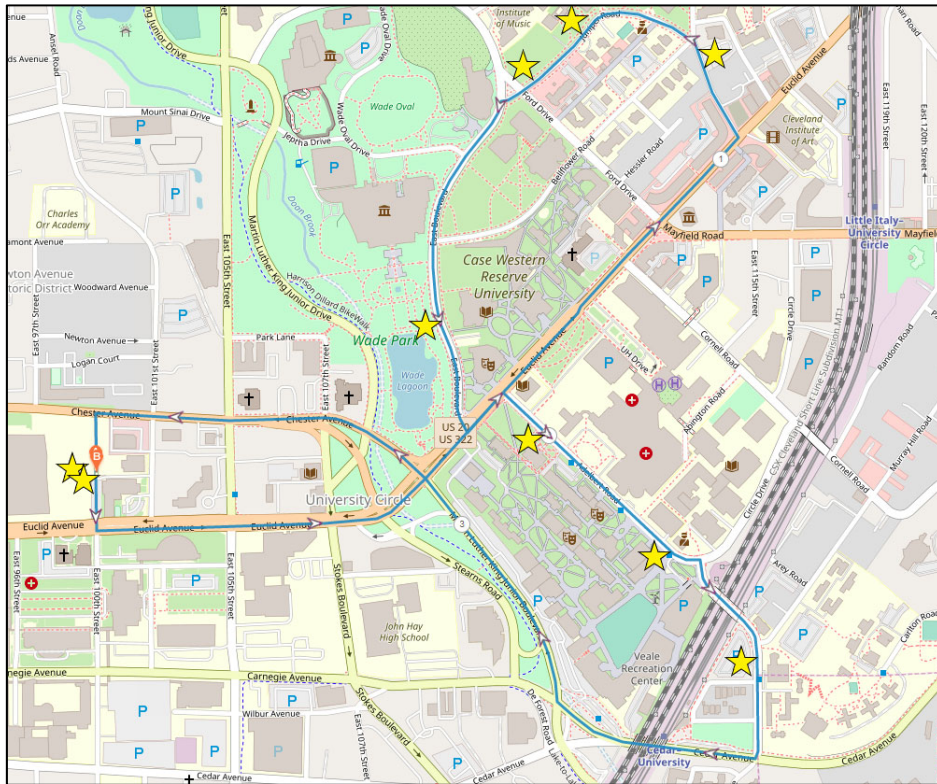

HEC Nursing 2 Route

Details

- One Shuttle
 - Pickup time is every 25-28 minutes
- Hours of Operation: Monday – Friday 7:00AM – 6:00PM

Stops

- HEC
- Juniper Dorms
- Ford & Juniper
- KSL East
- Adelbert Hall
- 1-2-1 Fitness/Veale
- Fribley/Murray Hill

Overview

- Pickup times determined by class schedule