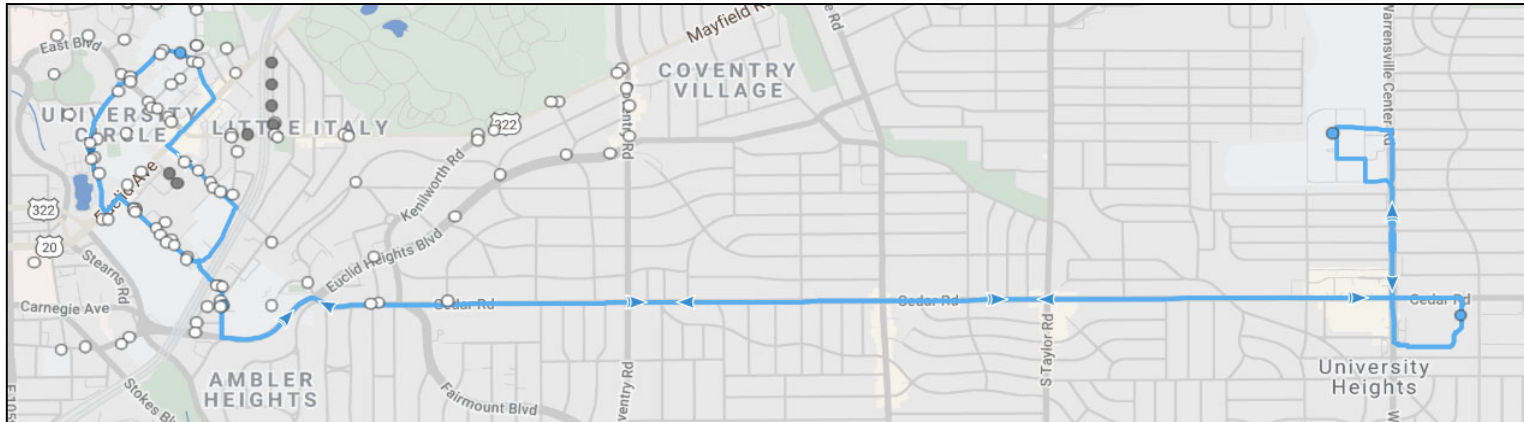

Special Route: Target/Walmart Express

Overview

- Hours of Operation:
Saturdays while classes are in session
 - Leaves from Wade Commons hourly from 9 a.m. – noon and arriving hourly at Target from 10:30 a.m. – 1:30 p.m.
- Request a seat via email at spplusshuttlereservation@gmail.com

Stops

- Wade Commons
- Fribley Commons
- Target
- Walmart