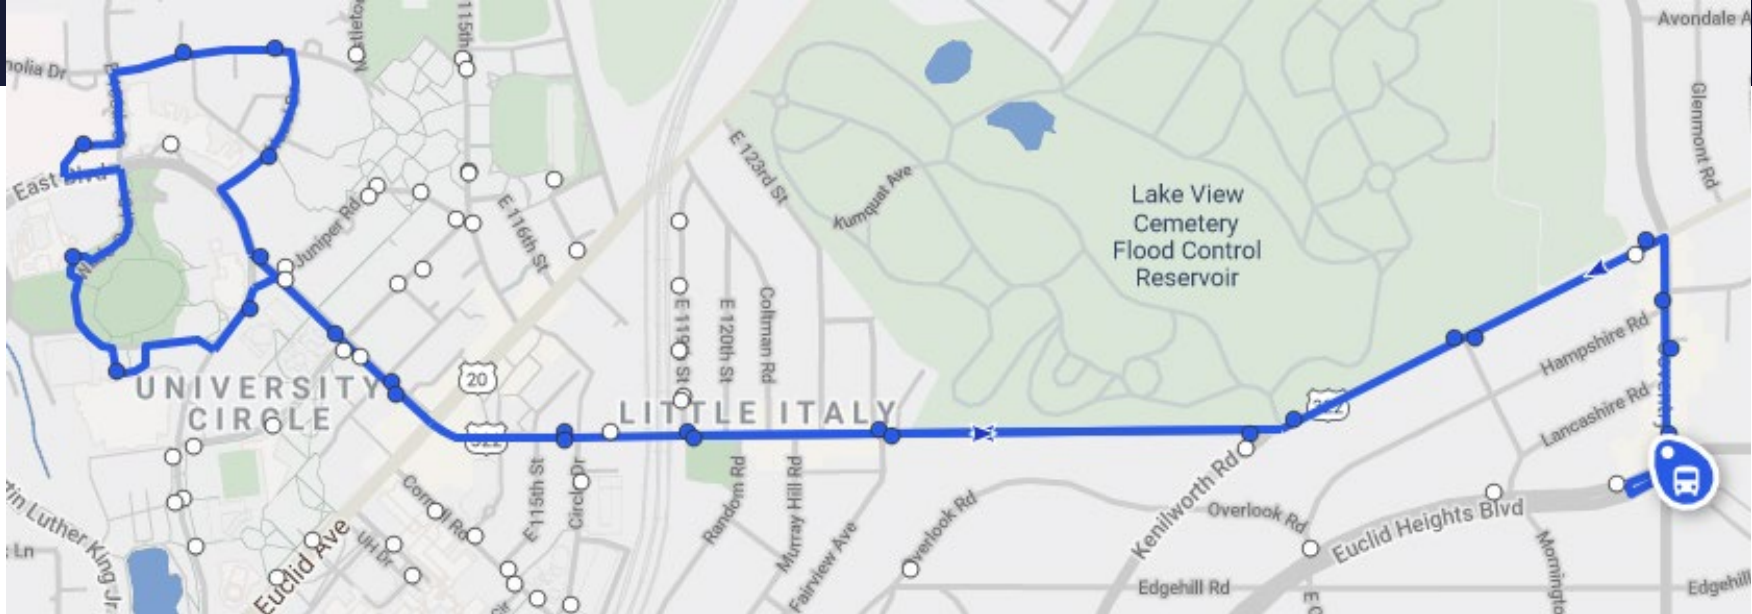

DAYTIME ROUTES - BLUELINK

Overview

- Hours of Operation:
Monday – Friday: 6:30 a.m. – 6 p.m.;
Saturday – Sunday: Noon – 6 p.m.
- One shuttle
 - Scheduled pick-up time every 30 minutes

Stops

- | | | |
|---|--|--|
| <ul style="list-style-type: none"> Little Italy Rapid West Mayfield & Circle Drive West Ford & Hessler Ford & Juniper Institute of Music Hazel & Magnolia Cleveland History Center/Magnolia West | <ul style="list-style-type: none"> VA Medical Center Museum of Natural History Museum of Art (Front) Botanical Garden/CWRU Law Ford & Bellflower Uptown/Ford Garage Mayfield & Circle Drive East Little Italy Rapid East Mayfield & E. 126 Mayfield & Kenilworth | <ul style="list-style-type: none"> Mayfield & Hampshire East Coventry & Hampshire Coventry & Euclid Heights Coventry Parking Garage Mayfield & Coventry West Mayfield & Hampshire West Lakeview Cemetery Mayfield & E. 124 |
|---|--|--|