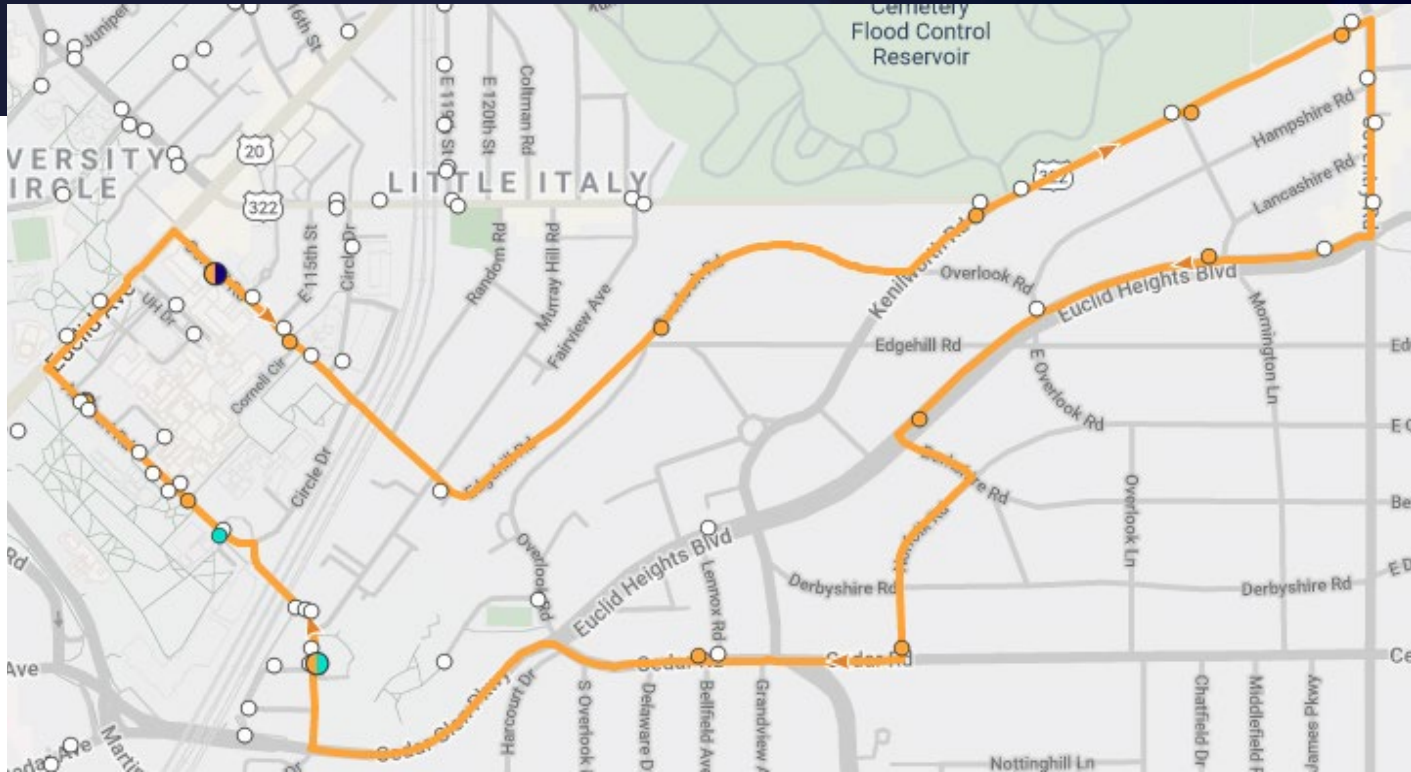

# DAYTIME ROUTES – HEIGHTS AM

## Overview

- Hours of Operation:  
Monday – Friday: 7 – 11 a.m.
- One shuttle
  - Average pick-up time every 25 minutes

## Stops

- Overlook & Edgehill
- Kenilworth & Mayfield
- Mayfield & Hampshire East
- Mayfield & Coventry (NB)
- Euclid Heights & Lancaster
- Euclid Heights & Berkshire
- Norfolk & Cedar
- Nighttown
- Fibley Commons
- RBC
- Lot 13 E.
- Outpatient Entrance
- Cornell & Bowell