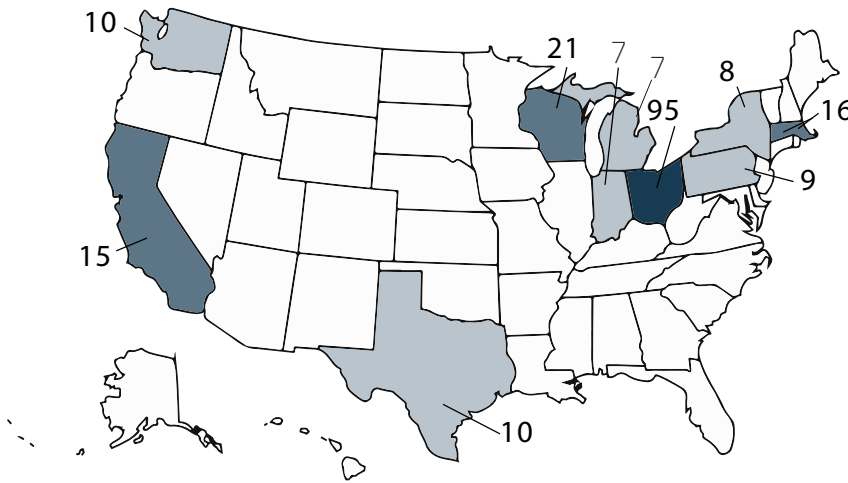

# First Destination Survey 2018

Case School of Engineering

493 Graduates  
82% Knowledge Rate\*

## Primary Plans

Full-time employment: 63%  
Available for Employment: 5%

Graduate or Professional school: 30%  
Other: 2%

## Top Employment Locations

## Top Graduate Schools

Case Western Reserve University  
Columbia University  
Cornell University  
Massachusetts Institute of Technology

Northwestern University  
Rice University  
University of Michigan  
University of Southern California