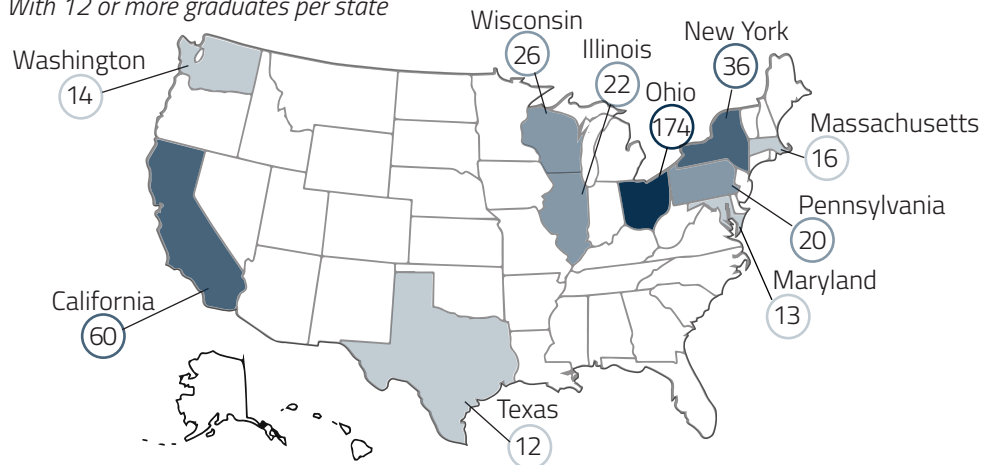

First Destination Survey 2019

Class of 2019

1,114 Graduates | 85% Knowledge Rate*

Primary Plans

Full-time employment: 54%
Available for employment: 5%

Graduate or professional school: 37%
Other: 4%

Top Employment Locations

With 12 or more graduates per state

Top Graduate Schools

With 5 or more graduates

Boston University
Case Western Reserve University
Columbia University
Johns Hopkins University
New York University

The Ohio State University
University of Chicago
University of Michigan
University of Pennsylvania
University of Pittsburgh
University of Southern California

Top Employment Fields

Top Employers

Hiring 5 or more graduates

- Accenture
- Amazon
- AmeriCorps
- Boeing
- Case Western Reserve University
- Cerner Corporation
- City Year
- Cleveland Clinic
- Deloitte
- Epic
- Goodyear Tire & Rubber Company
- Google
- Lockhead Martin
- Microsoft
- National Institutes of Health
- Parker Hannifin Corporation
- Rockwell Automation
- ScribeAmerica
- University Hospitals