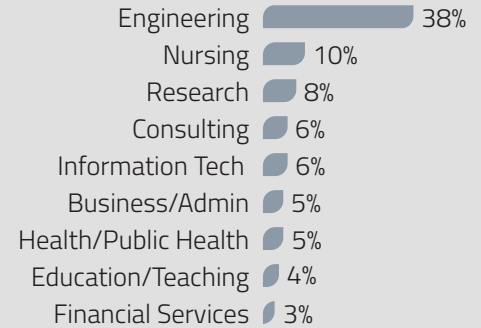

First Destination Survey 2019

Class of 2019

1,114 Graduates | 85% Knowledge Rate*

Primary Plans

Full-time employment: 54%
Available for employment: 5%

Graduate or professional school: 37%
Other: 4%

Top Employment Locations

With 12 or more graduates per state

Top Graduate Schools

With 5 or more graduates

Boston University
Case Western Reserve University
Columbia University
Johns Hopkins University
New York University

The Ohio State University
University of Chicago
University of Michigan
University of Pennsylvania
University of Pittsburgh
University of Southern California

Top Employment Fields

Top Employers

Hiring 5 or more graduates

- Accenture
- Amazon
- AmeriCorps
- Boeing
- Case Western Reserve University
- Cerner Corporation
- City Year
- Cleveland Clinic
- Deloitte
- Epic
- Goodyear Tire & Rubber Company
- Google
- Lockhead Martin
- Microsoft
- National Institutes of Health
- Parker Hannifin Corporation
- Rockwell Automation
- ScribeAmerica
- University Hospitals