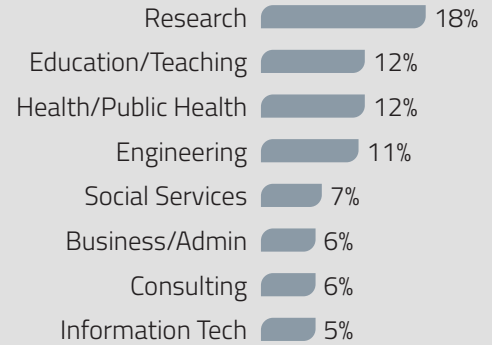

Top Employment Locations

With 4 or more graduates per state

Top Graduate Schools

With 3 or more graduates

Carnegie Mellon University
Case Western Reserve University
Columbia University
Drexel University
Georgetown University

New York University
Northwestern University
The Ohio State University
University of Chicago
University of Pittsburgh

Experiential Education

90% research or creative endeavor

57% community service

56% internship

39% study abroad

Degrees Pursued

Top Employment Fields

Top Employers

Hiring 3 or more graduates

Employment Details

84% Bachelor's degree required

Degree required, major related **64%**