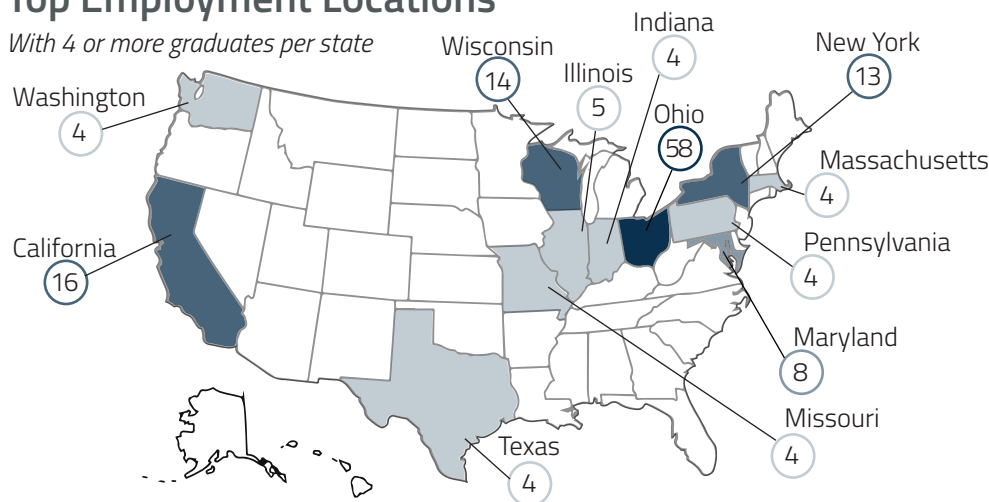

First Destination Survey 2019

College of Arts and Sciences 470 Graduates | 81% Knowledge Rate*

Primary Plans

Full-time employment: 42%
Available for employment: 5%

Graduate or professional school: 47%
Other: 5%

Top Employment Locations

With 4 or more graduates per state

Top Graduate Schools

With 3 or more graduates

Carnegie Mellon University
Case Western Reserve University
Columbia University
Drexel University
Georgetown University