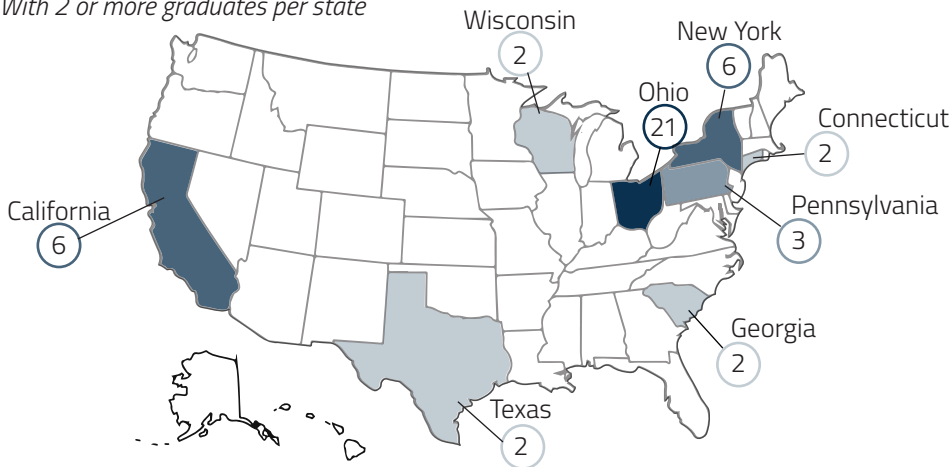

First Destination Survey 2019

Weatherhead School of Management

165 Graduates
84% Knowledge Rate*

Primary Plans

Full-time employment: 45%
Available for employment: 7%

Graduate or professional school: 43%
Other: 6%

Top Employment Locations

With 2 or more graduates per state

Top Graduate Schools

Case Western Reserve University
Columbia University
Cornell University
George Washington University
Indiana University

Johns Hopkins University
New York University
Pennsylvania State University
University of Michigan
University of Notre Dame

Experiential Education

91% internship

71% research or
creative endeavor

48% study
abroad

38% community
service

Degrees Pursued

Top Employment Fields

Top Employers

Venture for America

Employment Details

95% Bachelor's degree
required

Degree required,
major related **85%**

Median starting salary range
\$55,000-\$59,999

*Knowledge rate includes the survey response rate plus additional information gathered from faculty, social media and other sources.