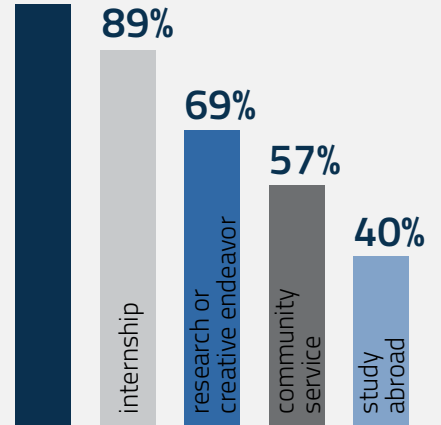

Employment Details

Graduates landed positions that would help advance their goals:

\$60,000-\$64,999

median starting salary range

95% of positions required a Bachelor's degree

85% of positions required a degree and were major-related

Employers and Locations

Graduates secured positions at top firms in sought-after job markets. Destinations with 2 or more graduates include:

Employers that hired 2 or more graduates:

Americorps | Eaton Corporation | INSIGHT2PROFIT | JP Morgan Chase | KeyBank
National Strategic Group | PNC Financial Services | Progressive | Sherwin-Williams

Experiential Education

Hands-on learning prepares CWRU graduates for what's next.

99% of respondents indicated that they participated in at least one experiential education activity

Graduate Schools

Our graduates enroll in top programs: