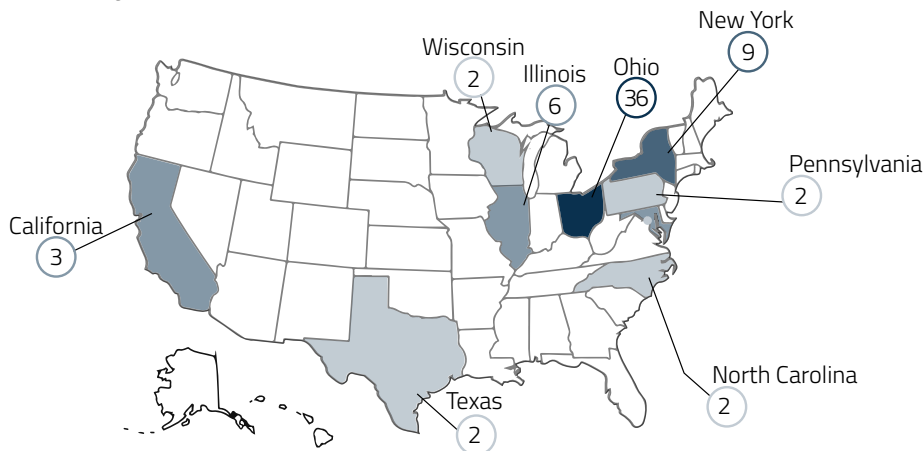

Industries

Graduates launched their careers in diverse industries:

Accounting/Finance	42%
Marketing/Sales	15%
Business/Admin	11%
Consulting	10%
Engineering	5%
Education/Teaching	3%
Nonprofit	3%
Research	3%

Employment Details

Graduates landed positions that would help advance their goals:

\$60,000-\$64,999

median starting salary range

95% of positions required a Bachelor's degree

85% of positions required a degree and were major-related

Employers and Locations

Graduates secured positions at top firms in sought-after job markets. Destinations with 2 or more graduates include:

Employers that hired 2 or more graduates:

Americorps | Eaton Corporation | INSIGHT2PROFIT | JP Morgan Chase | KeyBank
National Strategic Group | PNC Financial Services | Progressive | Sherwin-Williams