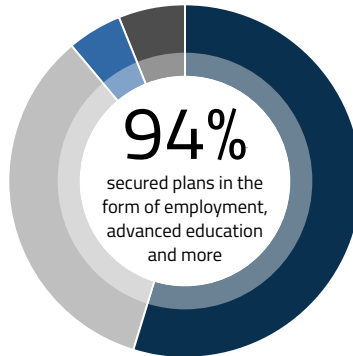

First Destination Survey 2020

Weatherhead School of Management

184 Graduates | 84% Knowledge Rate*

Primary Plans

Our students graduate ready to launch their futures. In 2020, their plans included:

- Full-time employment: **55%**
- Graduate or professional school: **34%**
- Other (e.g., volunteer, entrepreneurship, military): **5%**
- Available for employment: **6%**

Industries

Graduates launched their careers in diverse industries:

Accounting/Finance	42%
Marketing/Sales	15%
Business/Admin	11%
Consulting	10%
Engineering	5%
Education/Teaching	3%
Nonprofit	3%
Research	3%

Employment Details

Graduates landed positions that would help advance their goals:

\$60,000-\$64,999

median starting salary range

95% of positions required a Bachelor's degree

85% of positions required a degree and were major-related