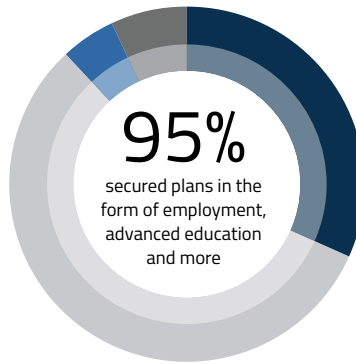

First Destination Survey 2021

College of Arts and Sciences 568 Graduates | 83% Knowledge Rate*

Primary Plans

Our students graduate ready to launch their futures. In 2021, their plans included:

- Full-time employment: **32%**
- Graduate or professional school: **57%**
- Available for employment: **5%**
- Other (e.g., volunteer, entrepreneurship, military): **7%**

Industries

Graduates launched their careers in diverse industries:

Research	22%
Health/Public Health	20%
Information Tech	11%
Education/Teaching	9%
Engineering	6%
Consulting	5%
Business/Admin	4%
Law/Politics/Govt	4%
Nursing	4%

Employment Details

Graduates landed positions that would help advance their goals:

\$35,000-\$39,999

median starting salary range**

80% of positions required a Bachelor's degree

69% of positions required a degree and were major-related