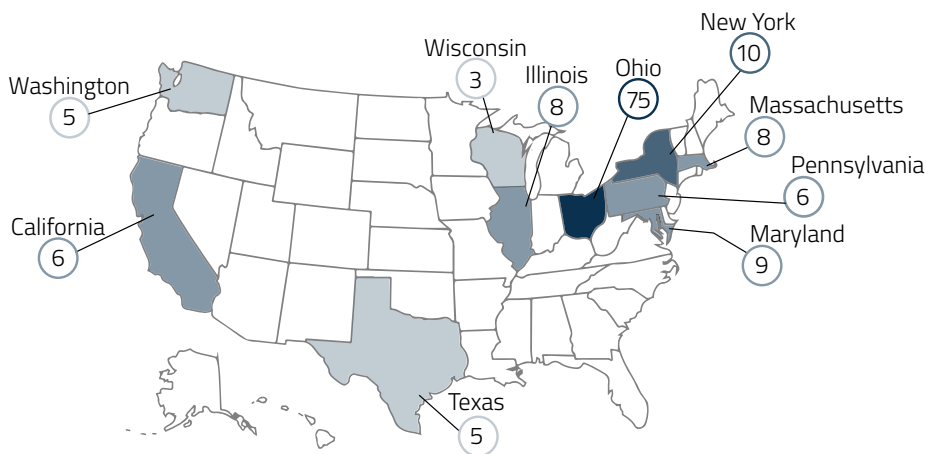

Industries

Graduates launched their careers in diverse industries:

Research	22%
Health/Public Health	20%
Information Tech	11%
Education/Teaching	9%
Engineering	6%
Consulting	5%
Business/Admin	4%
Law/Politics/Govt	4%
Nursing	4%

Employment Details

Graduates landed positions that would help advance their goals:

\$35,000-\$39,999

median starting salary range**

80% of positions required a Bachelor's degree

69% of positions required a degree and were major-related

**64% of respondents that reported salaries less than \$40,000 also indicated advanced education as a primary plan; 26% have already applied

Employers and Locations

Graduates secured positions at top firms in sought-after job markets. Destinations with 3 or more graduates include: