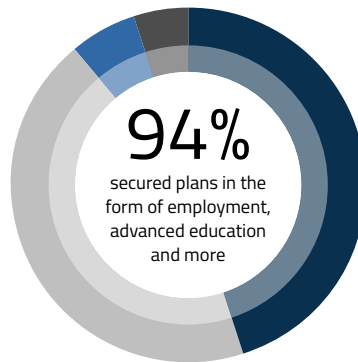

# First Destination Survey 2021

Class of 2021

1,227 Graduates | 87% Knowledge Rate\*

## Primary Plans

Our students graduate ready to launch their futures. In 2021, their plans included:

- Full-time employment: **45%**
- Graduate or professional school: **44%**
- Available for employment: **6%**
- Other (e.g., volunteer, entrepreneurship, military): **5%**