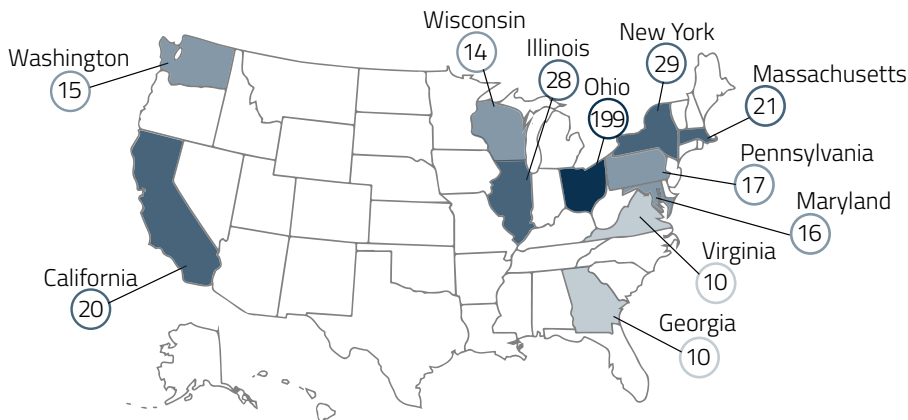

## Industries

Graduates launched their careers in diverse industries:

Engineering	32%
Nursing	15%
Research	9%
Health/Public Health	8%
Information Tech	7%
Financial Services	5%
Consulting	4%
Business/Admin	3%
Education/Teaching	3%
Marketing/Sales	3%

## Employment Details

Graduates landed positions that would help advance their goals:

**\$60,000-\$64,999**  
median starting salary range

**11%** of reported positions had salaries > \$100,000; up from 8% in 2020

**92%** of positions required a Bachelor's degree

**82%** of positions required a degree and were major-related

## Employers and Locations

Graduates secured positions at top firms in sought-after job markets. Destinations with 10 or more graduates include:

Employers that hired 4 or more graduates:

Amazon | Case Western Reserve University | Cleveland Clinic | Deloitte | Epic | KeyBank  
Microsoft | Parker Hannifin | Progressive | Rockwell Automation | Saint-Gobain  
ScribeAmerica | Teach For America | University Hospitals