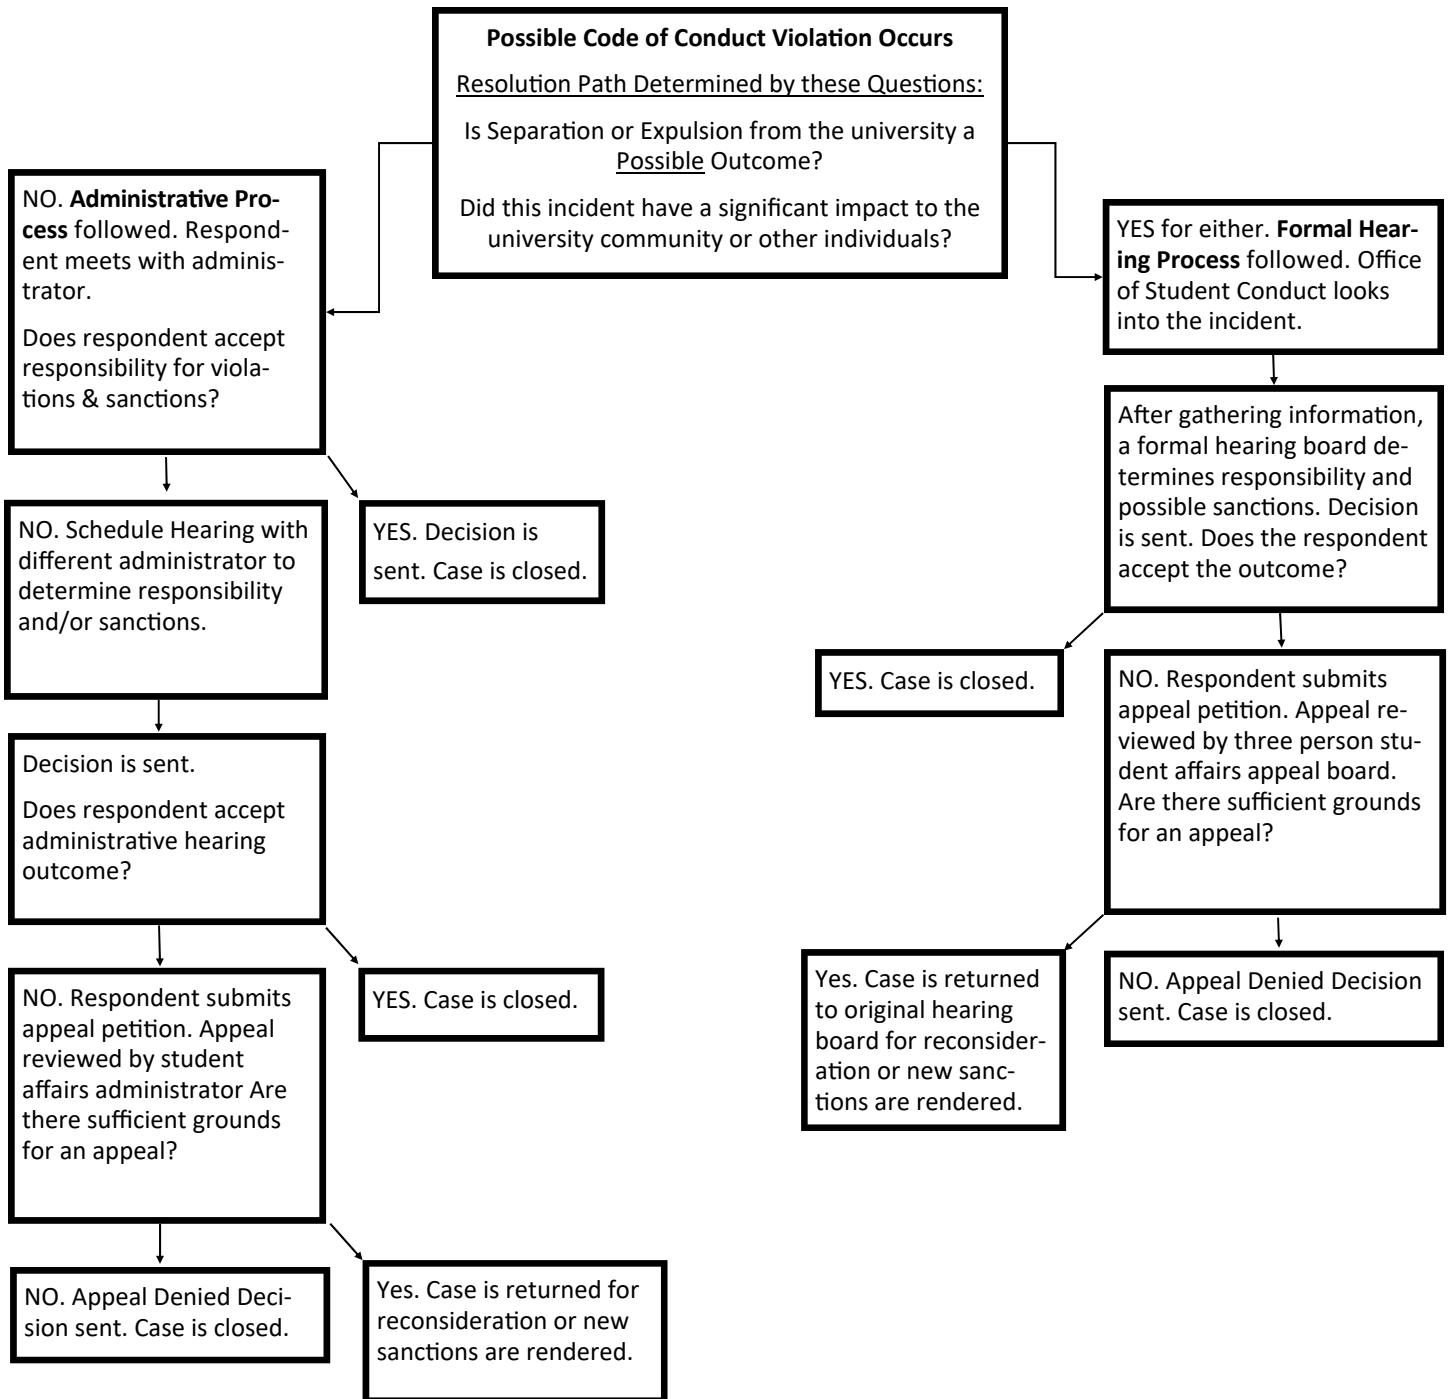

Case Western Reserve University

Student Code of Conduct Process Flow Chart

2018-2019

Notes:

Normally, **administrative process** cases that may lead to disciplinary probation OR that occur off campus OR that occur outside of University or Greek housing will be administered by the Office of Student Conduct.

The term **respondent** means either individual students or student organizations.