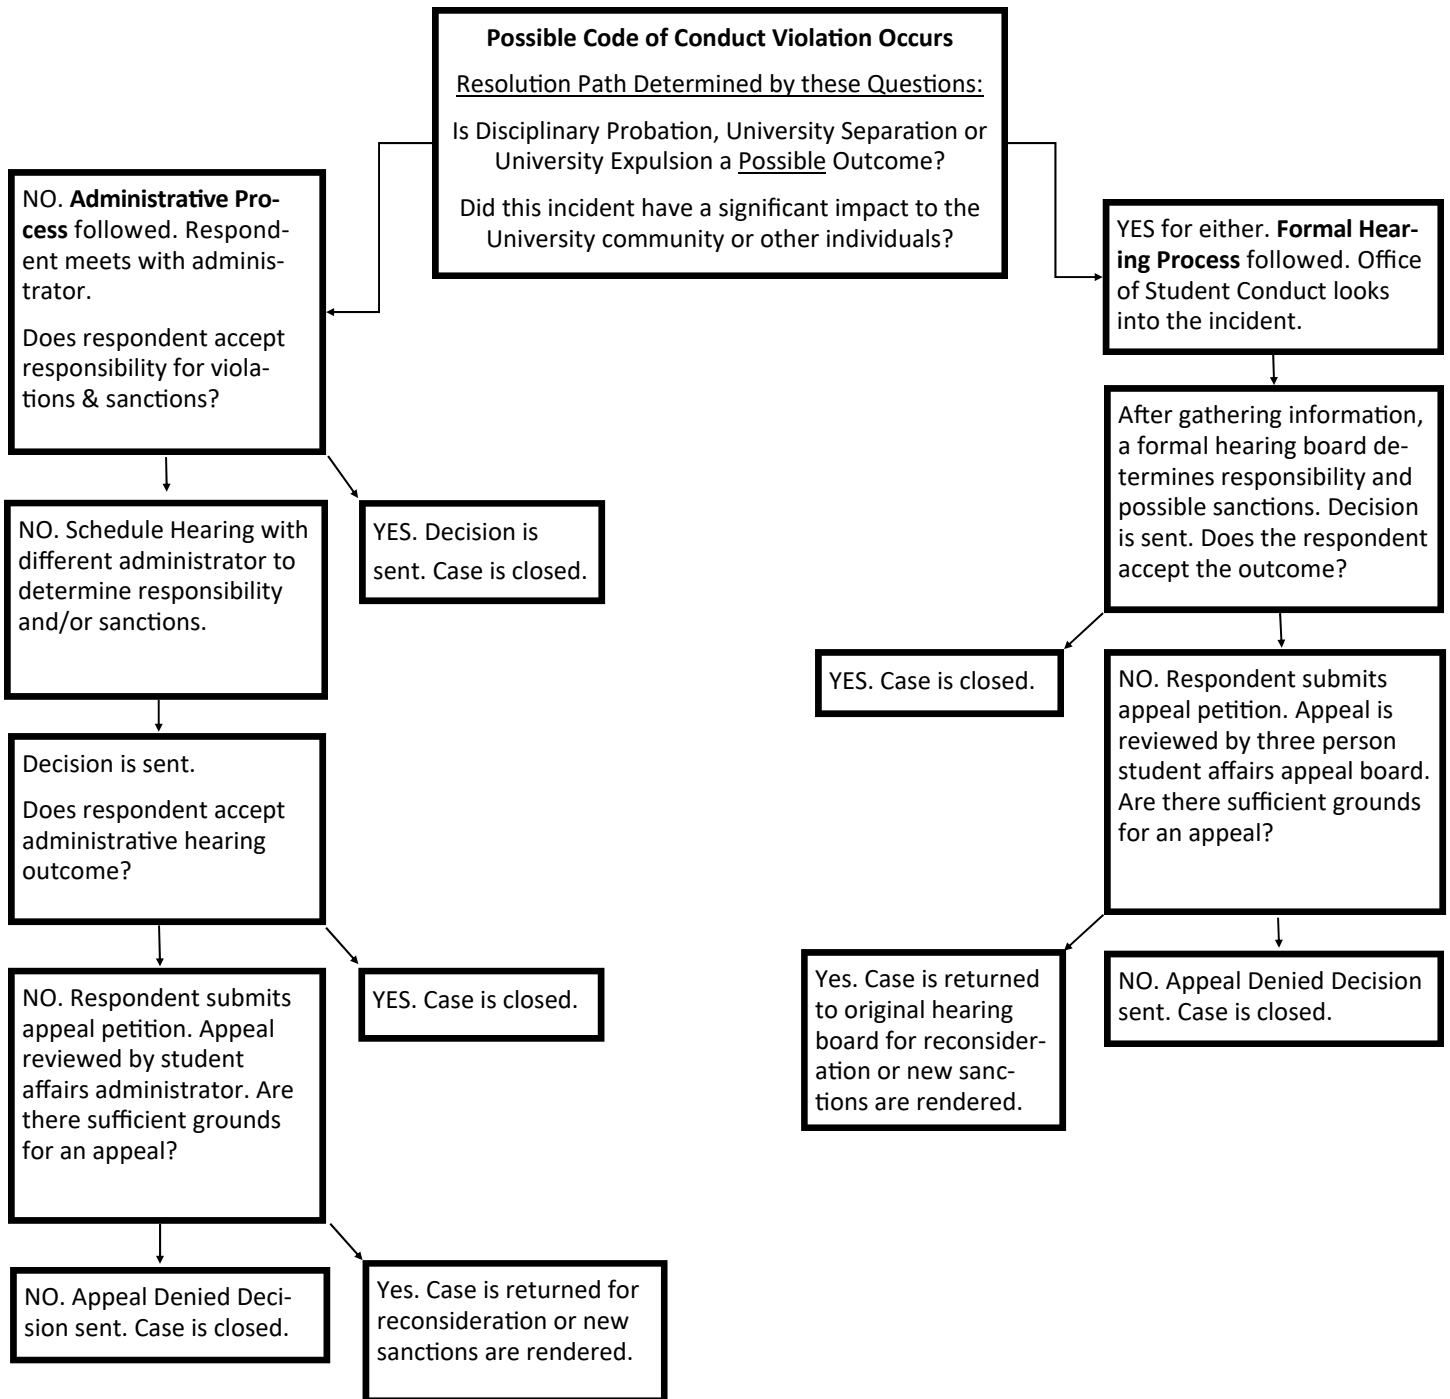

# Case Western Reserve University

## Student Code of Conduct Process Flow Chart

### 2019-2020

**Notes:**

Normally, **administrative process** cases that may lead to Disciplinary Probation OR that occur off campus OR that occur outside of University or Greek housing will be administered by the Office of Student Conduct.