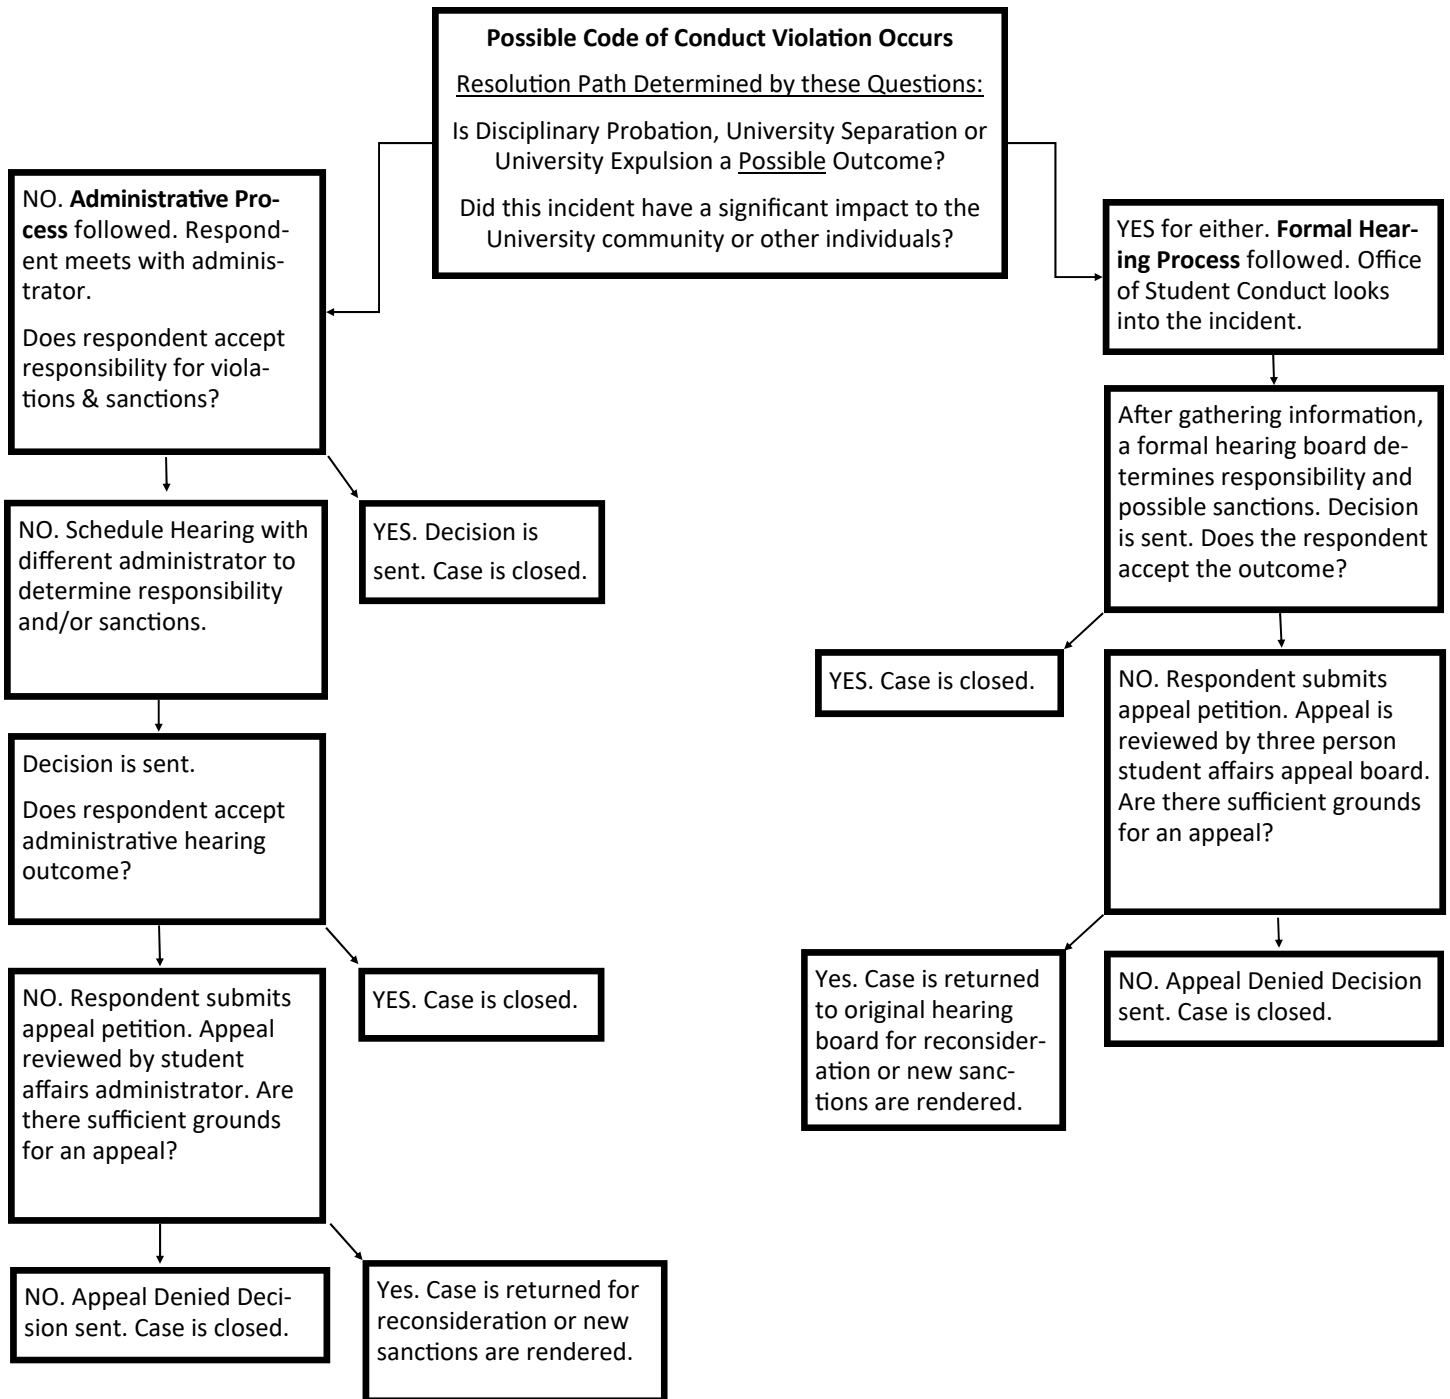

# Case Western Reserve University

## Student Code of Conduct Process Flow Chart

**Notes:**

Normally, **administrative process** cases that may lead to Disciplinary Probation OR that occur off campus OR that occur outside of University or Greek housing will be administered by the Office of Student Conduct.

The term **respondent** means either individual students or student organizations.