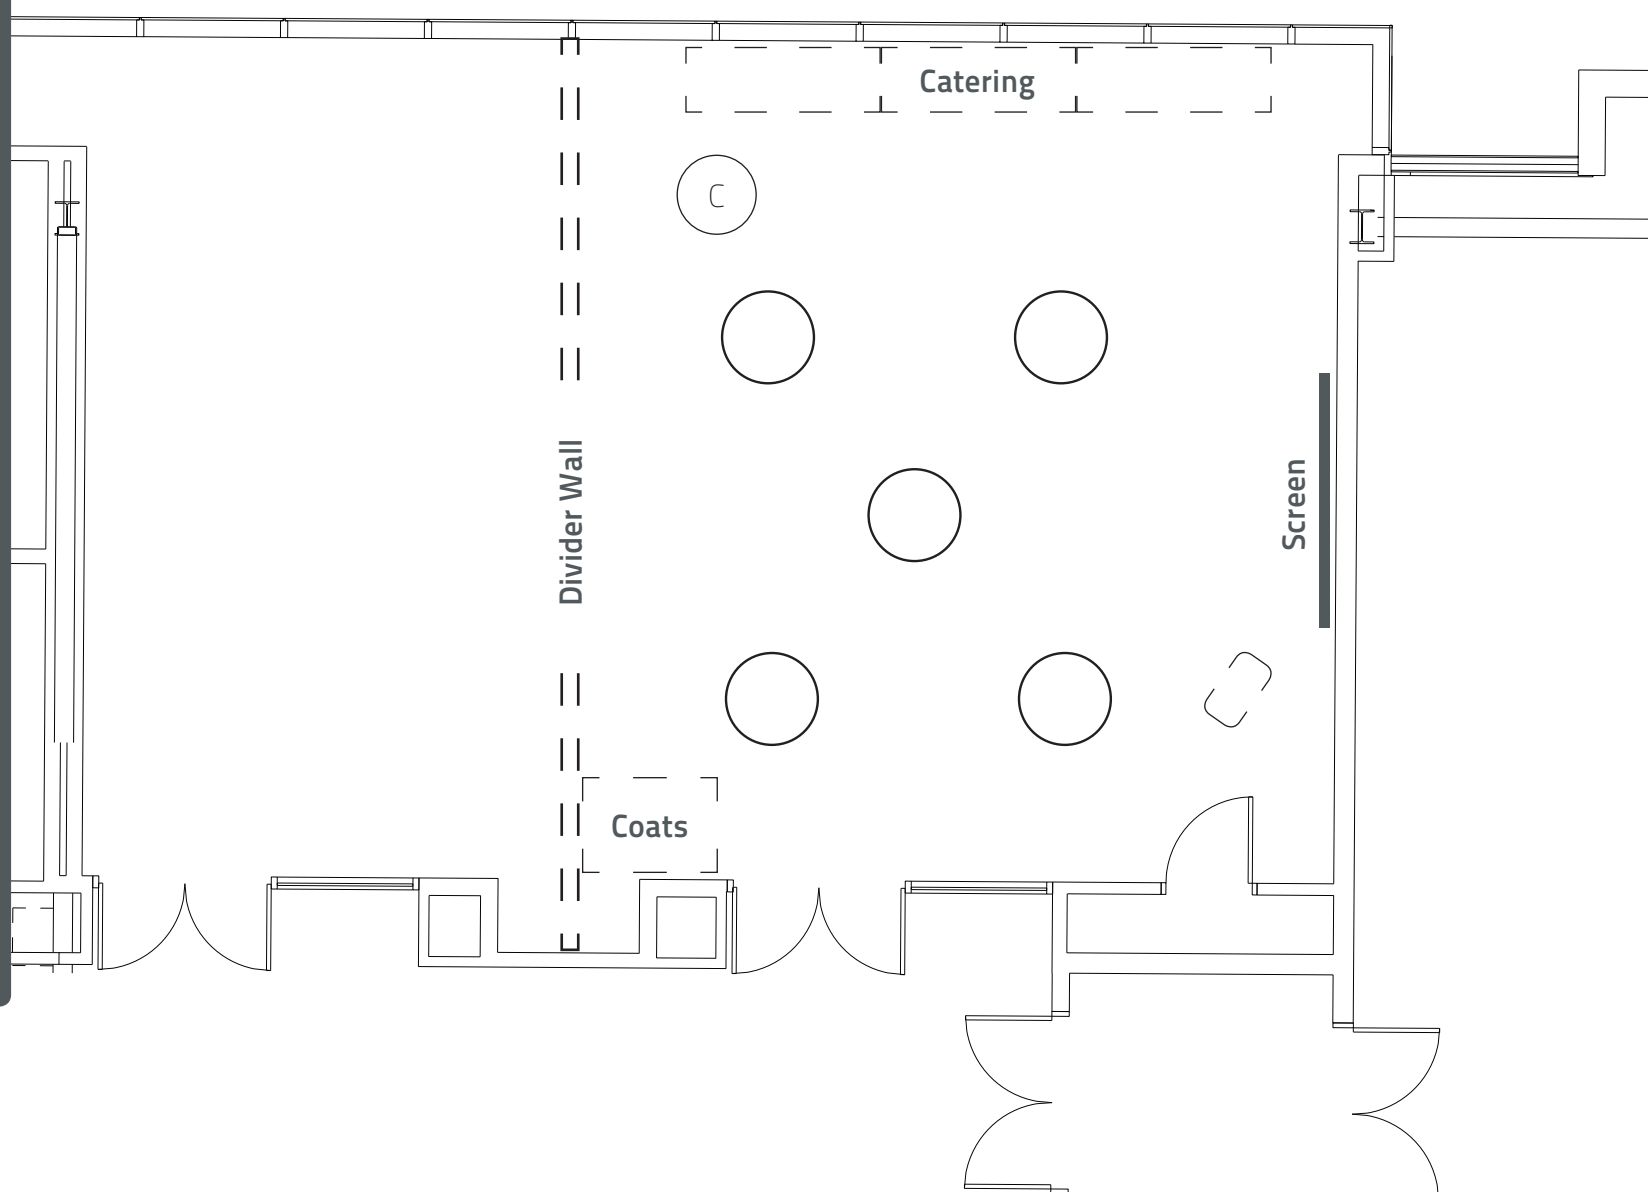

Equipment

6' White Flip-top Table

White 36" Table

Lucite Lectern

Coat Rack

Senior Classroom B - Reception (50 People)