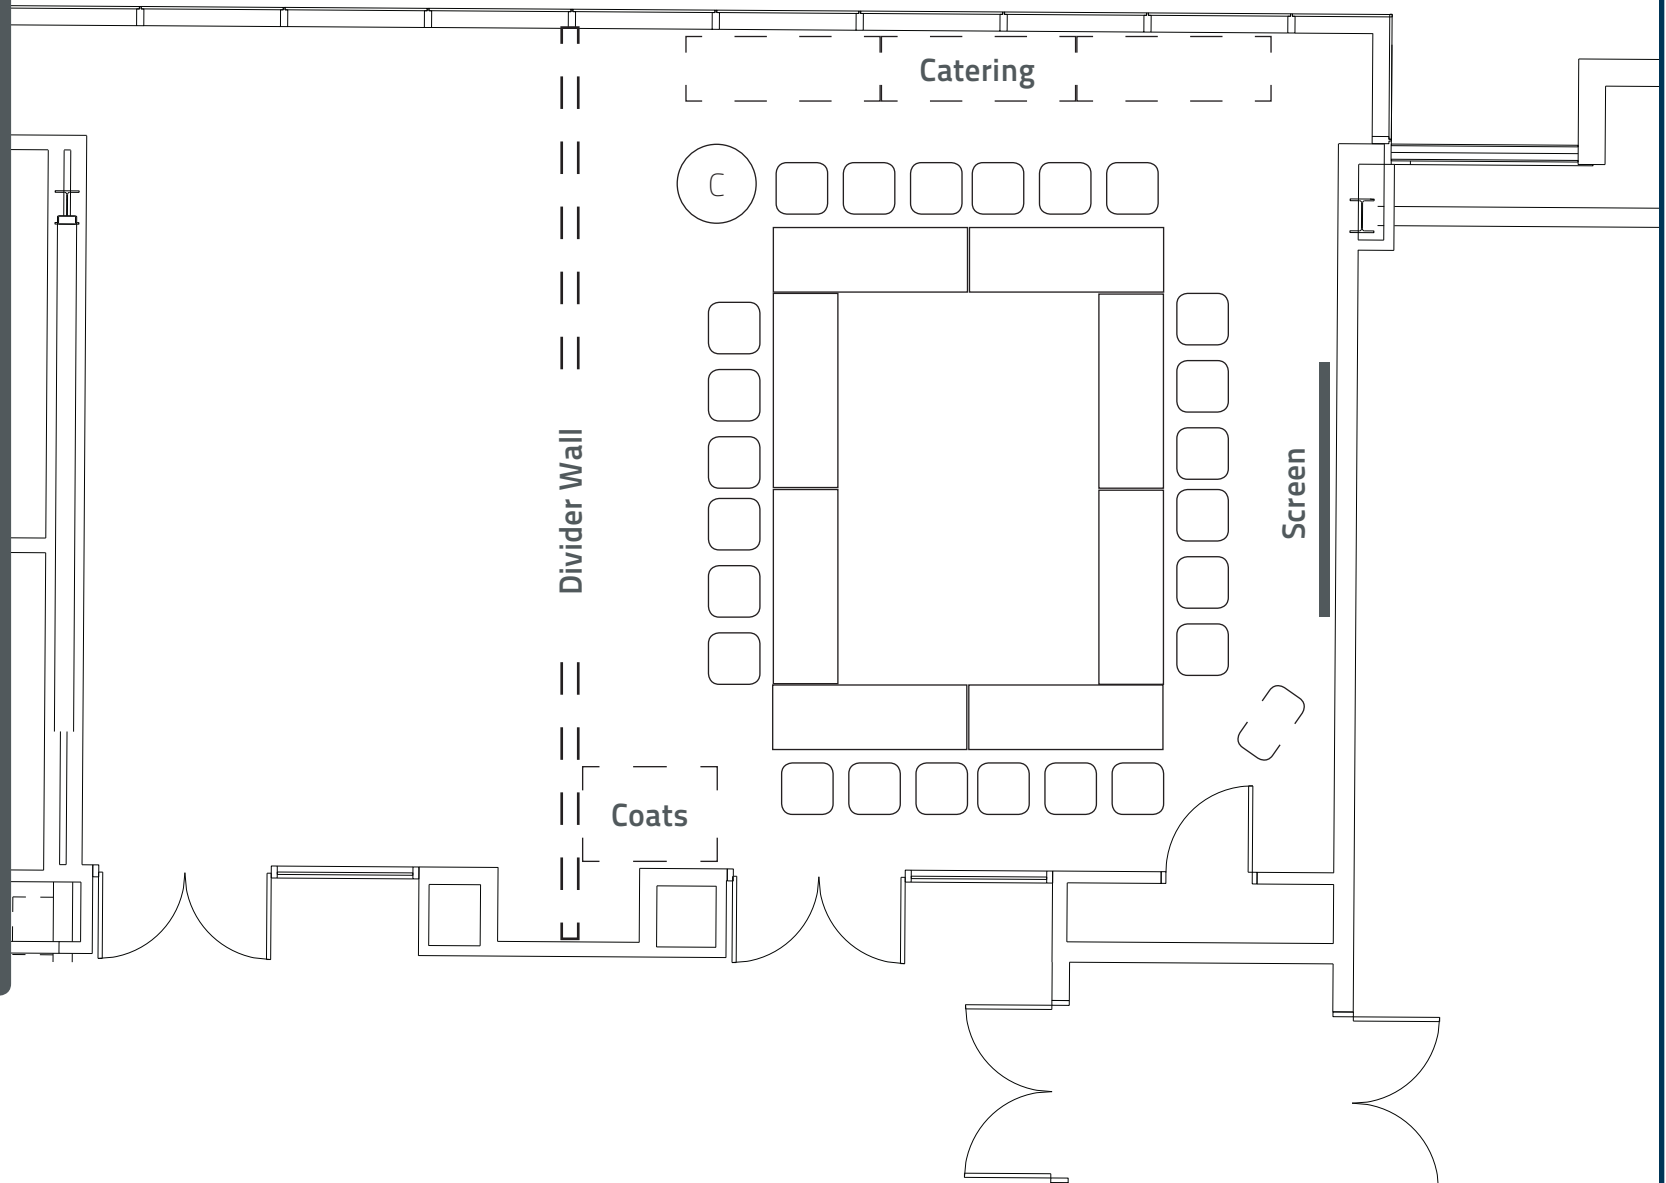

Equipment

6' White Flip-top Table

White Classroom Chair

Lucite Lectern

Coat Rack

Senior Classroom B - Square (24 People)