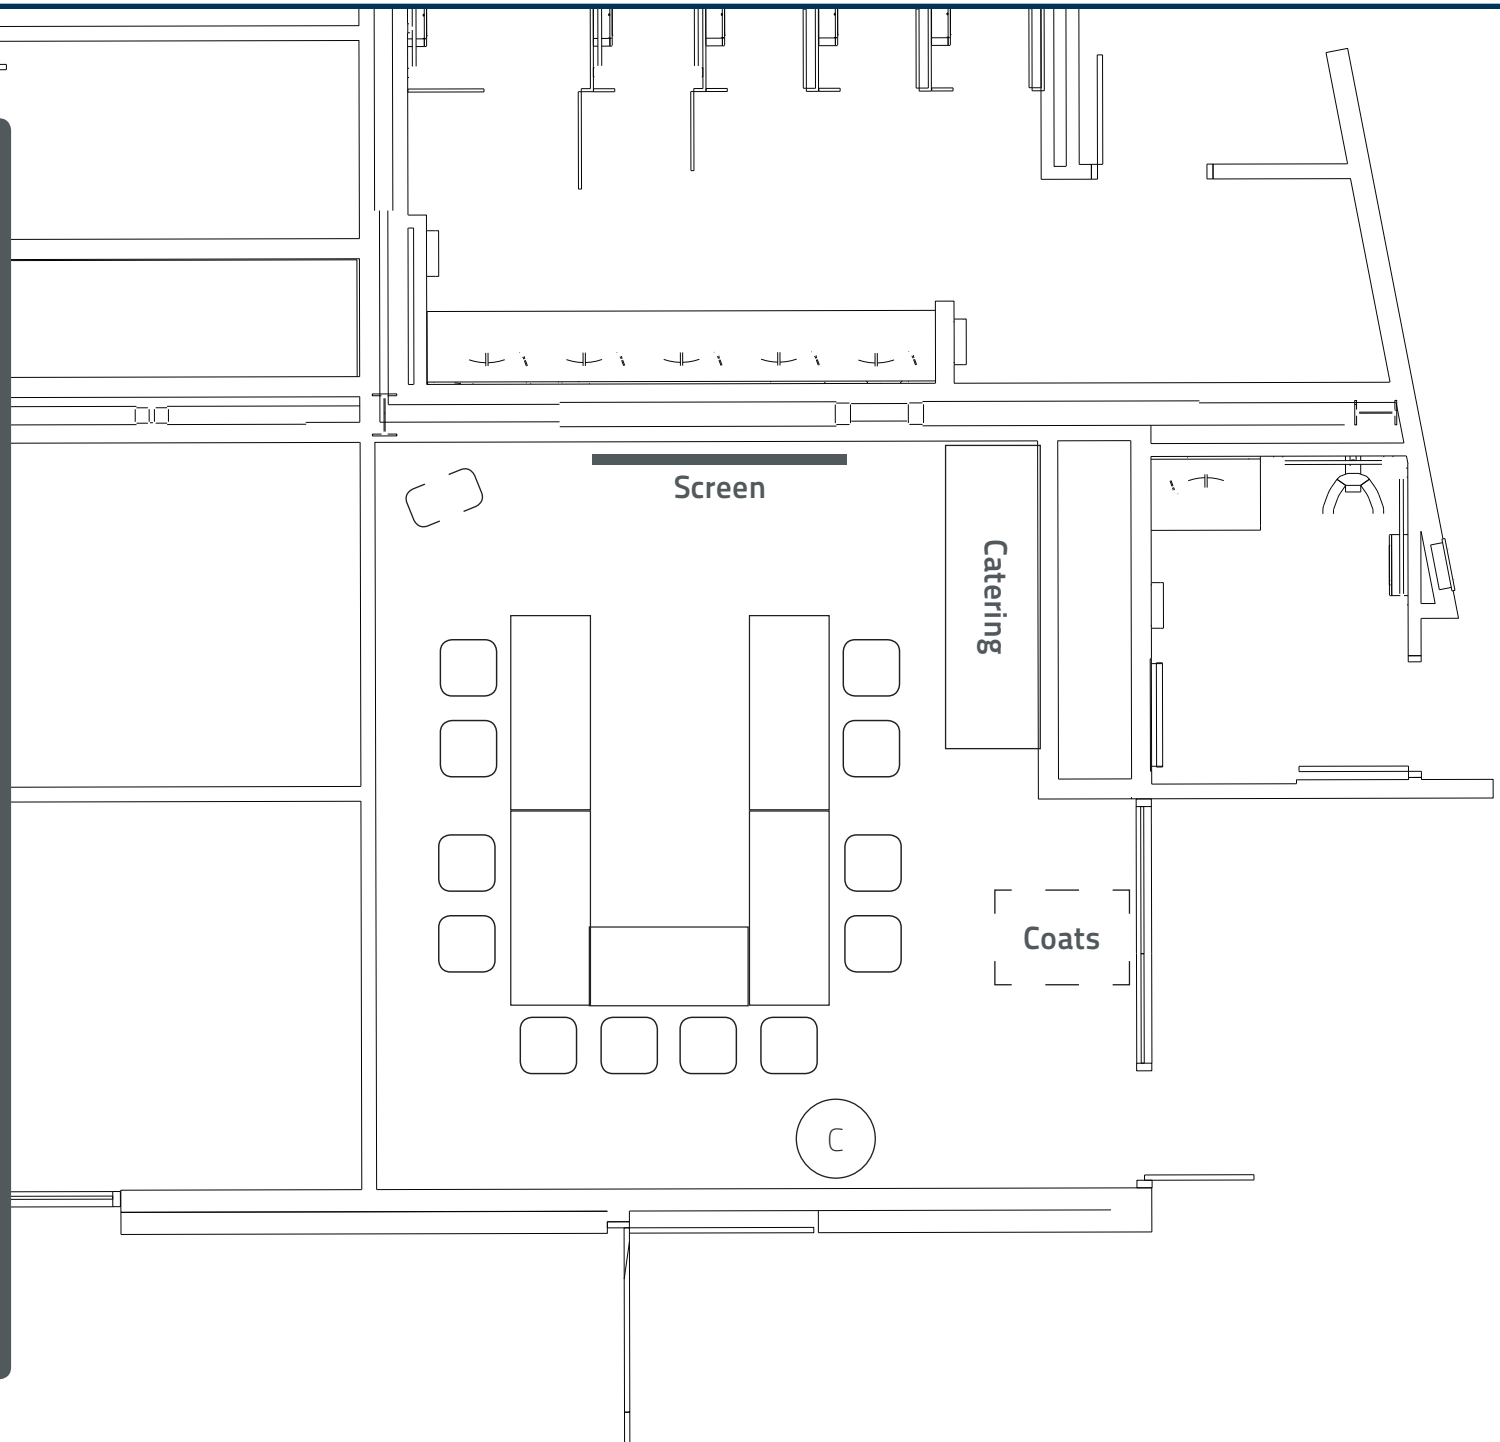

Equipment

5' White Table

6' White Table

White Classroom Chair

Lucite Lectern

Coat Rack

Second Floor Conference Room - Horseshoe (12 People)