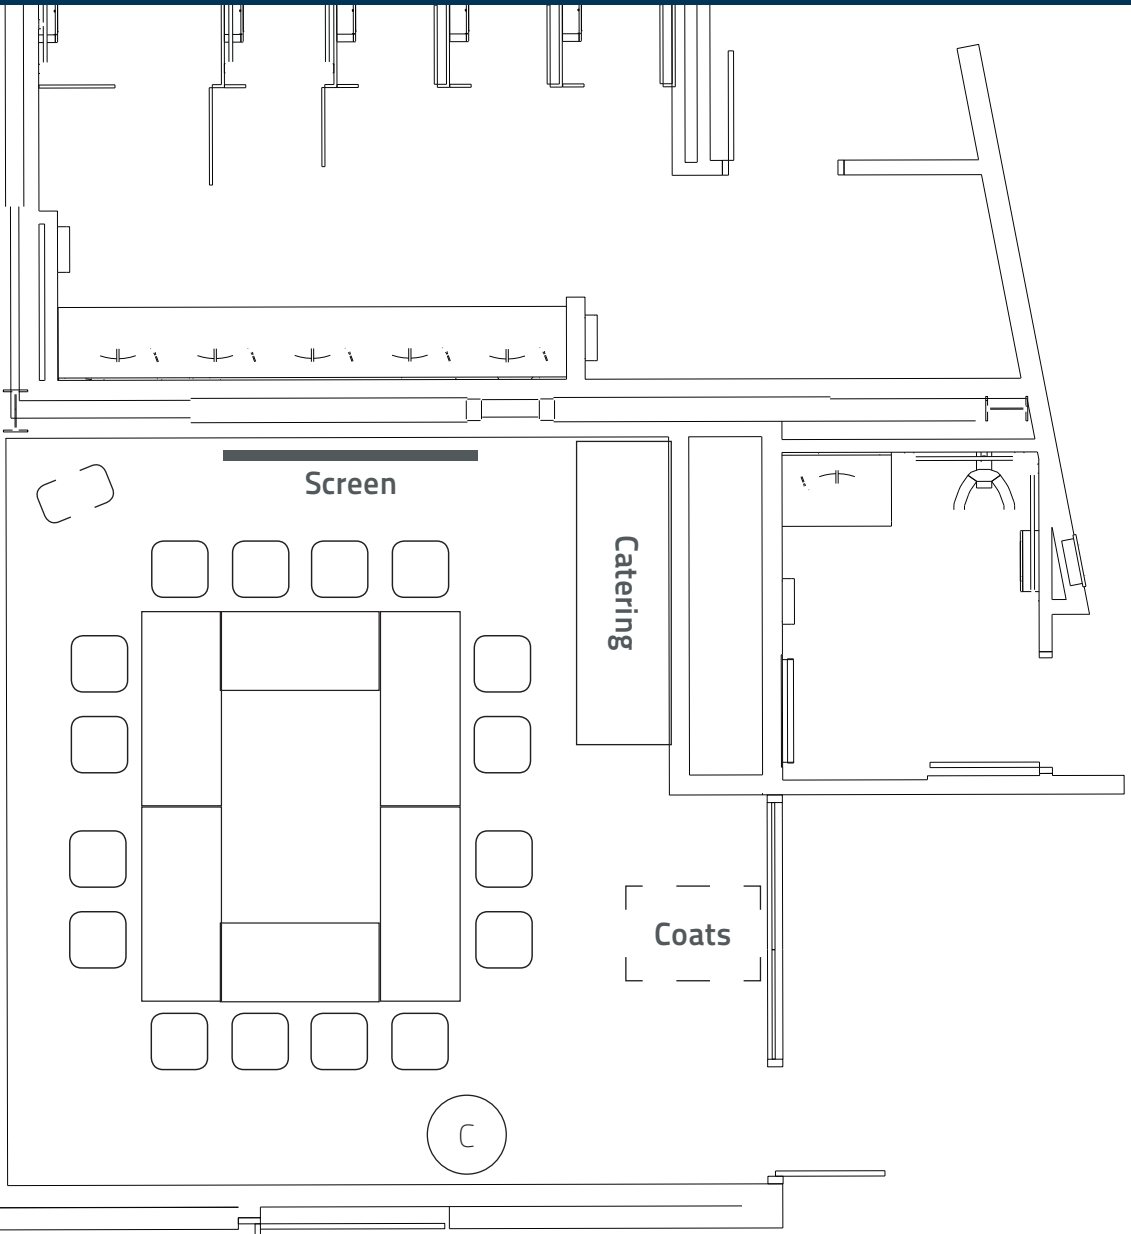

Equipment

5' White Table

6' White Table

White Classroom Chair

Lucite Lectern

Coat Rack

DEFAULT