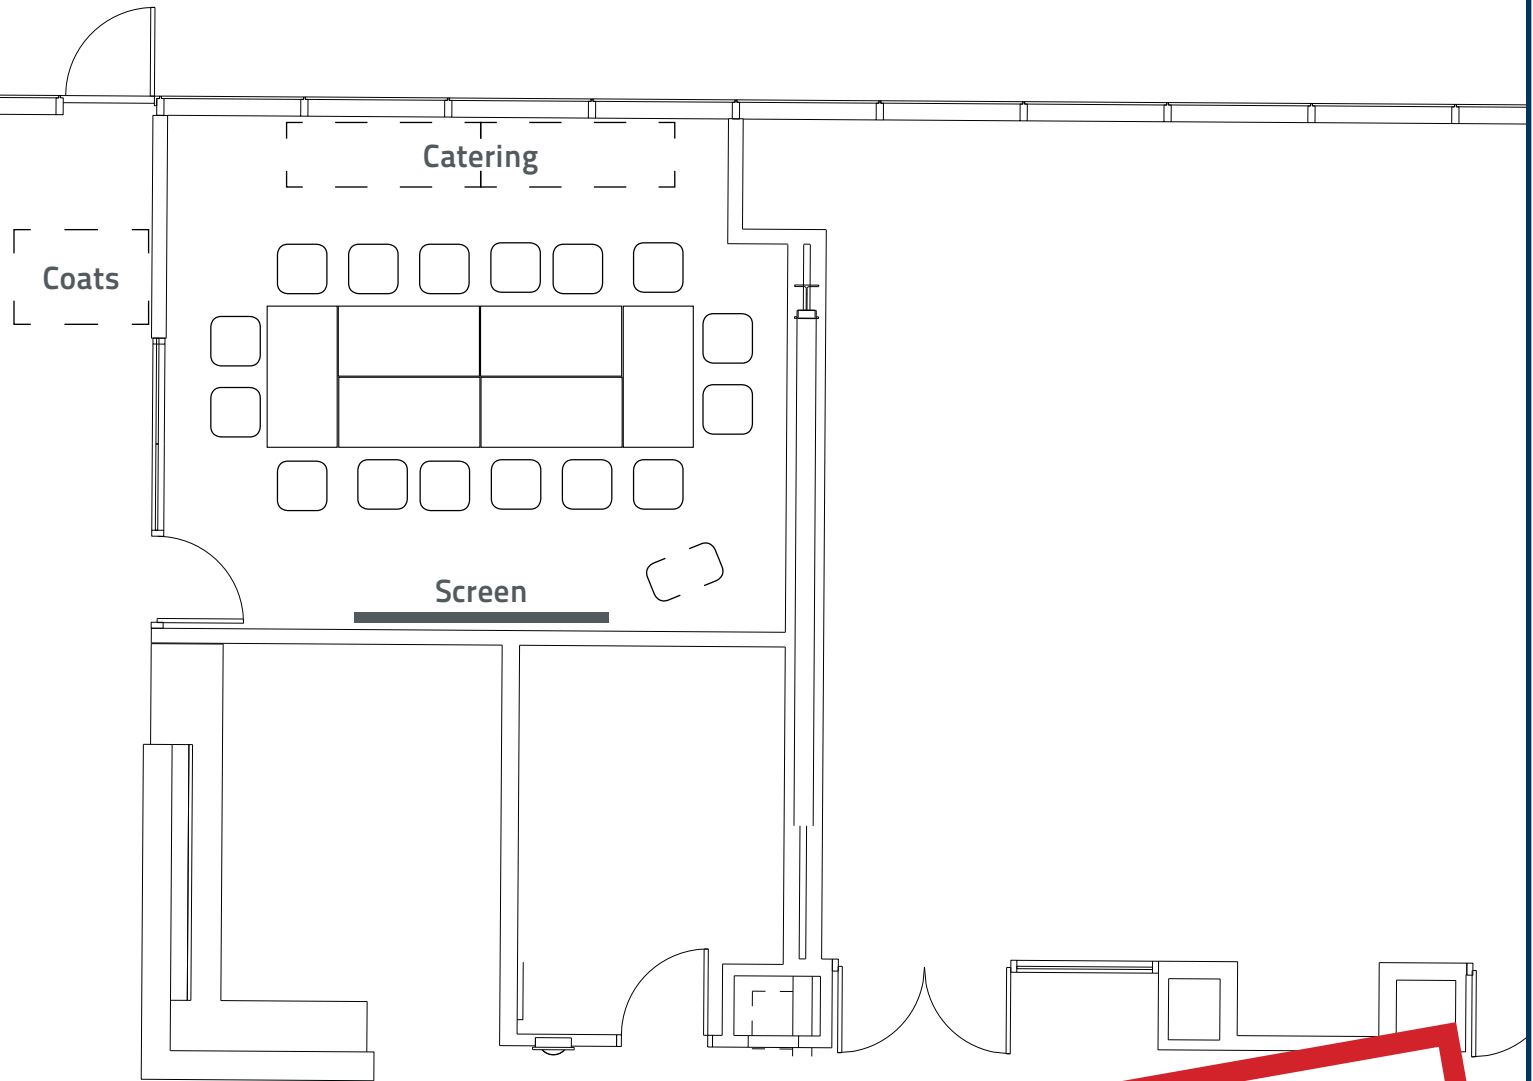

Equipment

5' White Table

6' White Flip-top Table

White Classroom Chair

Lucite Lectern

Coat Rack

DEFAULT