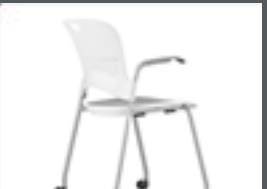

Equipment

5' White Table

6' White Flip-top Table

White Classroom Chair

Lucite Lectern

Coat Rack

DEFAULT