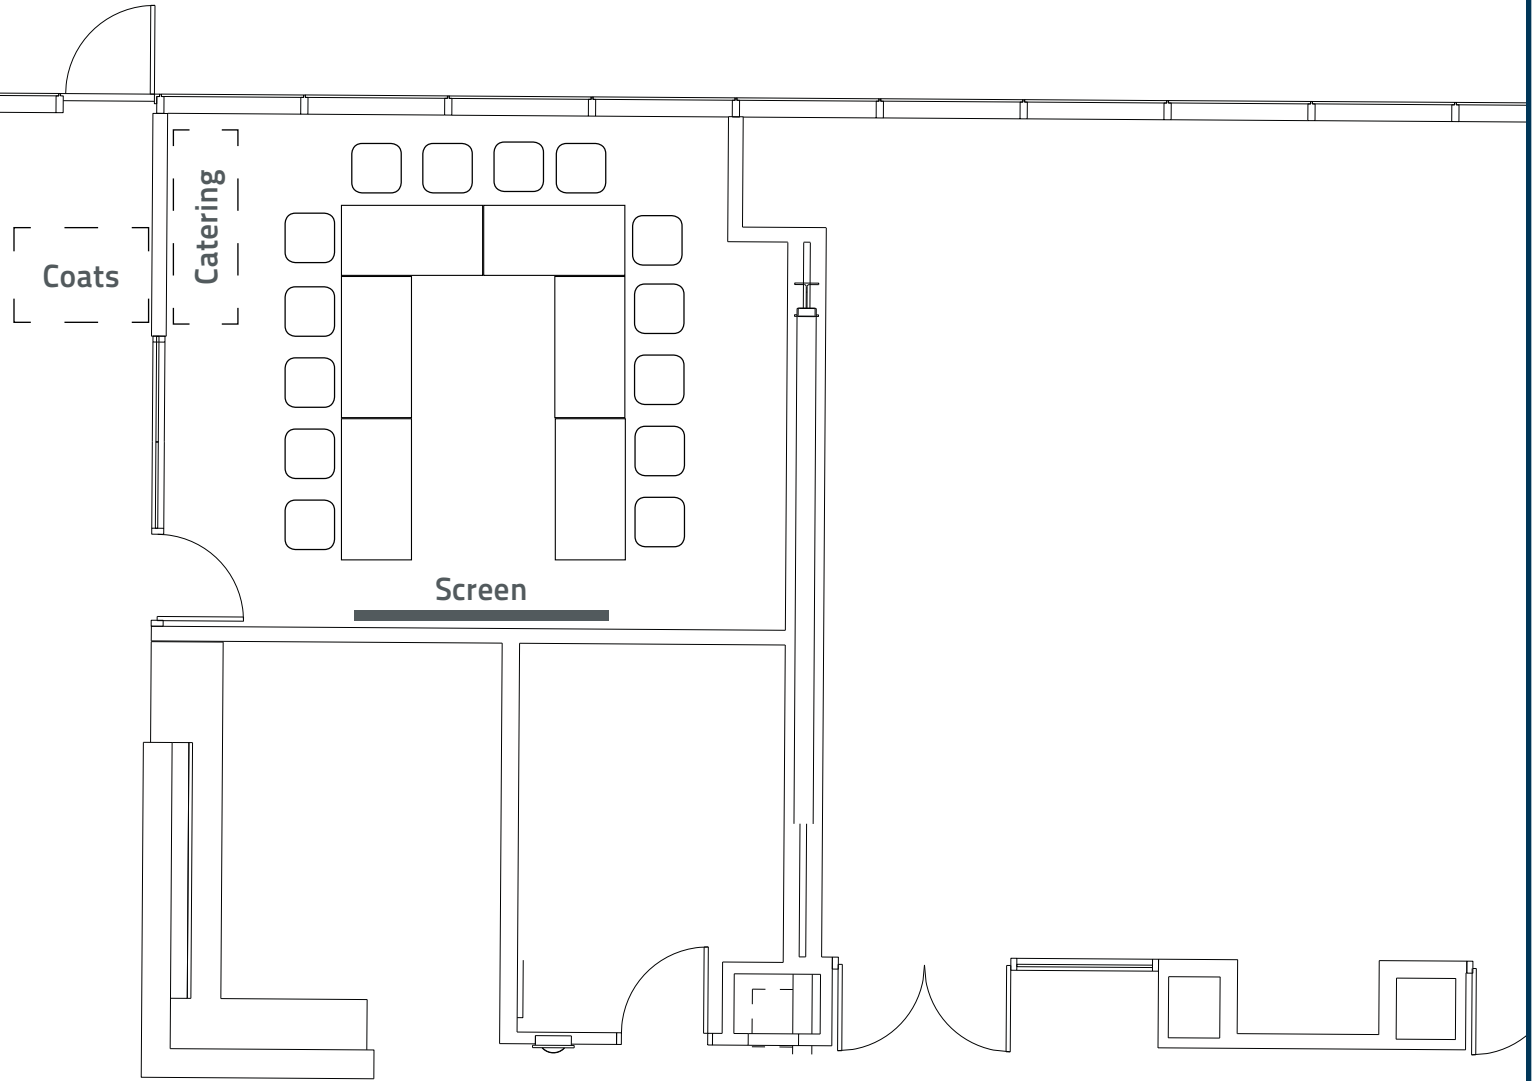

Equipment

5' White Table

6' White Flip-top Table

White Classroom Chair

Lucite Lectern

Coat Rack

First Floor Conference Room - Horseshoe (14 People)